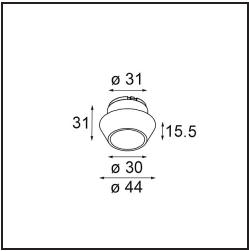

Specifications

Material	13513438
Light Source Type	LED
LED Type	BRIDGELUX V8G8
LED technology	LED COB
CRI	Min. 90
Colour Temperature	4000K
Lifetime	L90B10 @50,000 Hours
Lamp Included	Yes
Number of Light Sources	1
CIE flux code	98 99 100 100 97
Binning (SDCM)	2
Light Direction	Down
Optic	Collimator
Measured beam angle (°)	25.7
Input Voltage	Constant Current Driver Required
Electrical Class	III
IP Rating	55
Glow wire rating (°C)	850
Indoor/Outdoor	Indoor
Application	Ceiling, Wall
Mounting	Recessed
Cut-out size (mm)	ø68 for Frame Recessed; ø89 for Frame Recessed TrimLess
Mounting depth (mm)	110.0
Adjustability	Not Applicable
Distance to Lighted Object (m)	0,1
Primary Colour & Primary Finish	White, Matt
Gross weight (g)	188.0
Drive current (mA)	350 500
Min. forward voltage (Vf)	13,2 13,7
Max. forward voltage (Vf)	15,0 15,4
Connected load (W)	5,0 7,2
Luminous flux per lamp (lm)	547 733
Efficacy (lm/W)	109 102
Glare rating	16 17

Remark	<ul style="list-style-type: none">• Tetrix Recessed Ring or Tube Surface not included• This is not a complete product. Tetrix Recessed Ring or Tube Surface required.• This is not a complete product. Tetrix Recessed Ring or Tube Surface required.
--------	---

TM30 & CRI diagram

Light distribution & beam diagram

Diagrams

Optical Accessories

- 13515038** Snoot 32 White Matt
- 13515032** Snoot 32 Black Structure

- 13515132** Honeycomb 33 Black Structure

- 13515232** Light Cone 44 Black Structure
- 13515238** Light Cone 44 White Matt