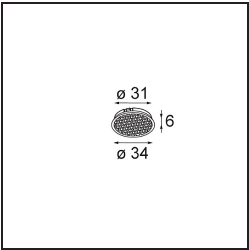

Specifications

Material	13513438
Light Source Type	LED
LED Type	BRIDGELUX V8G8
LED technology	LED COB
CRI	Min. 90
Colour Temperature	4000K
Lifetime	L90B10 @50,000 Hours
Lamp Included	Yes
Number of Light Sources	1
CIE flux code	98 99 100 100 97
Binning (SDCM)	2
Light Direction	Down
Optic	Collimator
Measured beam angle (°)	25.7
Input Voltage	Constant Current Driver Required
Electrical Class	III
IP Rating	55
Glow wire rating (°C)	850
Indoor/Outdoor	Indoor
Application	Ceiling, Wall
Mounting	Recessed
Cut-out size (mm)	ø68 for Frame Recessed; ø89 for Frame Recessed TrimLess
Mounting depth (mm)	110.0
Adjustability	Not Applicable
Distance to Lighted Object (m)	0,1
Primary Colour & Primary Finish	White, Matt
Gross weight (g)	188.0
Drive current (mA)	350 500
Min. forward voltage (Vf)	13,2 13,7
Max. forward voltage (Vf)	15,0 15,4
Connected load (W)	5,0 7,2
Luminous flux per lamp (lm)	547 733
Efficacy (lm/W)	109 102
Glare rating	16 17

Remark	<ul style="list-style-type: none">• Tetrix Recessed Ring or Tube Surface not included• This is not a complete product. Tetrix Recessed Ring or Tube Surface required.• This is not a complete product. Tetrix Recessed Ring or Tube Surface required.
--------	---

TM30 & CRI diagram

Light distribution & beam diagram

Diagrams

Optical Accessories

- 13515038** Snoot 32 White Matt
- 13515032** Snoot 32 Black Structure

- 13515132** Honeycomb 33 Black Structure

- 13515232** Light Cone 44 Black Structure
- 13515238** Light Cone 44 White Matt