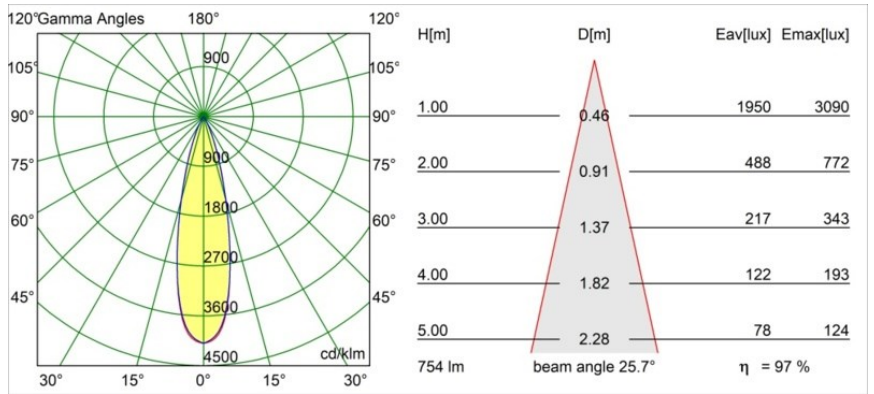

Light distribution & beam diagram