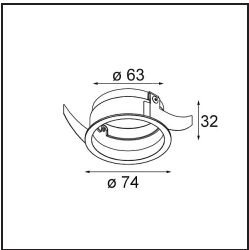

Specifications

Material	13513438
Light Source Type	LED
LED Type	BRIDGELUX V8G8
LED technology	LED COB
CRI	Min. 90
Colour Temperature	4000K
Lifetime	L90B10 @50,000 Hours
Lamp Included	Yes
Number of Light Sources	1
CIE flux code	98 99 100 100 97
Binning (SDCM)	2
Light Direction	Down
Optic	Collimator
Measured beam angle (°)	25.7
Input Voltage	Constant Current Driver Required
Electrical Class	III
IP Rating	55
Glow wire rating (°C)	850
Indoor/Outdoor	Indoor
Application	Ceiling, Wall
Mounting	Recessed
Cut-out size (mm)	ø68 for Frame Recessed; ø89 for Frame Recessed TrimLess
Mounting depth (mm)	110.0
Adjustability	Not Applicable
Distance to Lighted Object (m)	0,1
Primary Colour & Primary Finish	White, Matt
Gross weight (g)	188.0
Drive current (mA)	350 500
Min. forward voltage (Vf)	13,2 13,7
Max. forward voltage (Vf)	15,0 15,4
Connected load (W)	5,0 7,2
Luminous flux per lamp (lm)	547 733
Efficacy (lm/W)	109 102
Glare rating	16 17

Remark	<ul style="list-style-type: none">• Tetrix Recessed Ring or Tube Surface not included• This is not a complete product. Tetrix Recessed Ring or Tube Surface required.• This is not a complete product. Tetrix Recessed Ring or Tube Surface required.
--------	---

TM30 & CRI diagram

Light distribution & beam diagram

Diagrams

Optical Accessories

- 13515038** Snoot 32 White Matt
- 13515032** Snoot 32 Black Structure

- 13515132** Honeycomb 33 Black Structure

- 13515232** Light Cone 44 Black Structure
- 13515238** Light Cone 44 White Matt

Installation Accessories

- 13510083** Ring Recessed 62 1x IP55 Black Matt
- 13510038** Ring Recessed 62 1x IP55 White Matt

- 13515430** Ring Recessed Trimless 62 1x

13515530 Concrete Kit 62 150x150 1x

13515630 Concrete Ring 62 Standard Installation Housing