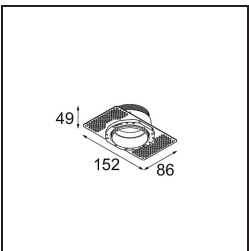

Specifications

Material	13513438
Light Source Type	LED
LED Type	BRIDGELUX V8G8
LED technology	LED COB
CRI	Min. 90
Colour Temperature	4000K
Lifetime	L90B10 @50,000 Hours
Lamp Included	Yes
Number of Light Sources	1
CIE flux code	98 99 100 100 97
Binning (SDCM)	2
Light Direction	Down
Optic	Collimator
Measured beam angle (°)	25.7
Input Voltage	Constant Current Driver Required
Electrical Class	III
IP Rating	55
Glow wire rating (°C)	850
Indoor/Outdoor	Indoor
Application	Ceiling, Wall
Mounting	Recessed
Cut-out size (mm)	ø68 for Frame Recessed; ø89 for Frame Recessed TrimLess
Mounting depth (mm)	110.0
Adjustability	Not Applicable
Distance to Lighted Object (m)	0,1
Primary Colour & Primary Finish	White, Matt
Gross weight (g)	188.0
Drive current (mA)	350 500
Min. forward voltage (Vf)	13,2 13,7
Max. forward voltage (Vf)	15,0 15,4
Connected load (W)	5,0 7,2
Luminous flux per lamp (lm)	547 733
Efficacy (lm/W)	109 102
Glare rating	16 17

Remark	<ul style="list-style-type: none">• Tetrix Recessed Ring or Tube Surface not included• This is not a complete product. Tetrix Recessed Ring or Tube Surface required.• This is not a complete product. Tetrix Recessed Ring or Tube Surface required.
--------	---

TM30 & CRI diagram

Light distribution & beam diagram

Diagrams

Optical Accessories

- 13515038** Snoot 32 White Matt
- 13515032** Snoot 32 Black Structure

- 13515132** Honeycomb 33 Black Structure

- 13515232** Light Cone 44 Black Structure
- 13515238** Light Cone 44 White Matt

Installation Accessories

- 13510083** Ring Recessed 62 1x IP55 Black Matt
- 13510038** Ring Recessed 62 1x IP55 White Matt

- 13515430** Ring Recessed Trimless 62 1x

13515530 Concrete Kit 62 150x150 1x

13515630 Concrete Ring 62 Standard Installation Housing