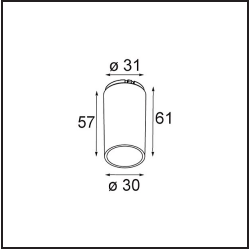

Specifications

Material	13513438
Light Source Type	LED
LED Type	BRIDGELUX V8G8
LED technology	LED COB
CRI	Min. 90
Colour Temperature	4000K
Lifetime	L90B10 @50,000 Hours
Lamp Included	Yes
Number of Light Sources	1
CIE flux code	98 99 100 100 97
Binning (SDCM)	2
Light Direction	Down
Optic	Collimator
Measured beam angle (°)	25.7
Input Voltage	Constant Current Driver Required
Electrical Class	III
IP Rating	55
Glow wire rating (°C)	850
Indoor/Outdoor	Indoor
Application	Ceiling, Wall
Mounting	Recessed
Cut-out size (mm)	ø68 for Frame Recessed; ø89 for Frame Recessed TrimLess
Mounting depth (mm)	110.0
Adjustability	Not Applicable
Distance to Lighted Object (m)	0,1
Primary Colour & Primary Finish	White, Matt
Gross weight (g)	188.0
Drive current (mA)	350 500
Min. forward voltage (Vf)	13,2 13,7
Max. forward voltage (Vf)	15,0 15,4
Connected load (W)	5,0 7,2
Luminous flux per lamp (lm)	547 733
Efficacy (lm/W)	109 102
Glare rating	16 17

Remark	<ul style="list-style-type: none">• Tetrix Recessed Ring or Tube Surface not included• This is not a complete product. Tetrix Recessed Ring or Tube Surface required.• This is not a complete product. Tetrix Recessed Ring or Tube Surface required.
--------	---

TM30 & CRI diagram

Light distribution & beam diagram

Diagrams

Optical Accessories

- 13515038** Snoot 32 White Matt
- 13515032** Snoot 32 Black Structure

- 13515132** Honeycomb 33 Black Structure

- 13515232** Light Cone 44 Black Structure
- 13515238** Light Cone 44 White Matt

Installation Accessories

- 13510083** Ring Recessed 62 1x IP55 Black Matt
- 13510038** Ring Recessed 62 1x IP55 White Matt

- 13515430** Ring Recessed Trimless 62 1x

13515530 Concrete Kit 62 150x150 1x

13515630 Concrete Ring 62 Standard Installation Housing