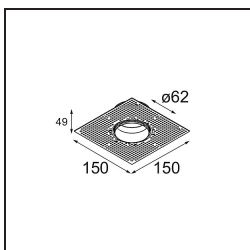

TM30 & CRI Diagrammen

Lichtspreading & Stralingsdiagram

Diagrammen

Optische Accessoires

13515038 Snoot 32 White Matt
13515032 Snoot 32 Black Structure

13515132 Honeycomb 33 Black Structure

13515232 Light Cone 44 Black Structure
13515238 Light Cone 44 White Matt

Installatie Accessoires

13510083 Ring Recessed 62 1x IP55 Black Matt
13510038 Ring Recessed 62 1x IP55 White Matt

13515430 Ring Recessed Trimless 62 1x

13515530 Concrete Kit 62 150x150 1x

13515630 Concrete Ring 62 Standard Installation Housing