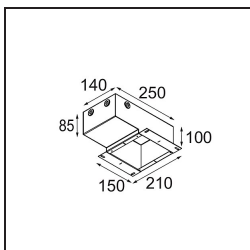

11624030 Installation Housing 140x250x100x210