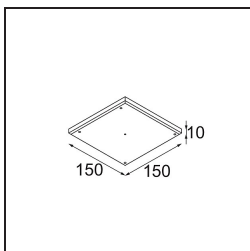

12292630 Gypsum Fibreboard 150x150

■ Kies een vereist accessoire