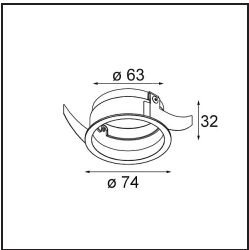

Specifications

Material	13513383
Light Source Type	LED
LED Type	BRIDGELUX V8G8
LED technology	LED COB
CRI	Min. 90
Colour Temperature	3000K
Lifetime	L90B10 @50,000 Hours
Lamp Included	Yes
Number of Light Sources	1
CIE flux code	100 100 100 100 96
Binning (SDCM)	2
Light Direction	Down
Optic	Collimator
Measured beam angle (°)	40.3
Input Voltage	Constant Current Driver Required
Electrical Class	III
IP Rating	55
Glow wire rating (°C)	850
Indoor/Outdoor	Indoor
Application	Ceiling, Wall
Mounting	Recessed
Cut-out size (mm)	ø68 for Frame Recessed; ø89 for Frame Recessed TrimLess
Mounting depth (mm)	110.0
Adjustability	Not Applicable
Distance to Lighted Object (m)	0,1
Primary Colour & Primary Finish	Black, Matt
Gross weight (g)	188.0
Drive current (mA)	350 500
Min. forward voltage (Vf)	13,2 13,7
Max. forward voltage (Vf)	15,0 15,4
Connected load (W)	5,0 7,2
Luminous flux per lamp (lm)	536 720
Efficacy (lm/W)	107 100
Glare rating	10 11

Remark	<ul style="list-style-type: none">• Tetrix Recessed Ring or Tube Surface not included• This is not a complete product. Tetrix Recessed Ring or Tube Surface required.• This is not a complete product. Tetrix Recessed Ring or Tube Surface required.
--------	---

TM30 & CRI diagram

Light distribution & beam diagram

Diagrams

Optical Accessories

- 13515038** Snoot 32 White Matt
- 13515032** Snoot 32 Black Structure

- 13515132** Honeycomb 33 Black Structure

- 13515232** Light Cone 44 Black Structure
- 13515238** Light Cone 44 White Matt

Installation Accessories

- 13510083** Ring Recessed 62 1x IP55 Black Matt
- 13510038** Ring Recessed 62 1x IP55 White Matt

- 13515430** Ring Recessed Trimless 62 1x

13515530 Concrete Kit 62 150x150 1x

13515630 Concrete Ring 62 Standard Installation Housing