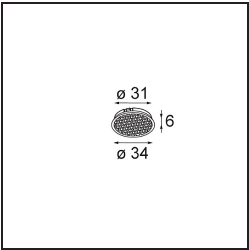

Specifications

Material	13513383
Light Source Type	LED
LED Type	BRIDGELUX V8G8
LED technology	LED COB
CRI	Min. 90
Colour Temperature	3000K
Lifetime	L90B10 @50,000 Hours
Lamp Included	Yes
Number of Light Sources	1
CIE flux code	100 100 100 100 96
Binning (SDCM)	2
Light Direction	Down
Optic	Collimator
Measured beam angle (°)	40.3
Input Voltage	Constant Current Driver Required
Electrical Class	III
IP Rating	55
Glow wire rating (°C)	850
Indoor/Outdoor	Indoor
Application	Ceiling, Wall
Mounting	Recessed
Cut-out size (mm)	ø68 for Frame Recessed; ø89 for Frame Recessed TrimLess
Mounting depth (mm)	110.0
Adjustability	Not Applicable
Distance to Lighted Object (m)	0,1
Primary Colour & Primary Finish	Black, Matt
Gross weight (g)	188.0
Drive current (mA)	350 500
Min. forward voltage (Vf)	13,2 13,7
Max. forward voltage (Vf)	15,0 15,4
Connected load (W)	5,0 7,2
Luminous flux per lamp (lm)	536 720
Efficacy (lm/W)	107 100
Glare rating	10 11

Remark	<ul style="list-style-type: none">• Tetrix Recessed Ring or Tube Surface not included• This is not a complete product. Tetrix Recessed Ring or Tube Surface required.• This is not a complete product. Tetrix Recessed Ring or Tube Surface required.
--------	---

TM30 & CRI diagram

Light distribution & beam diagram

Diagrams

Optical Accessories

- 13515038** Snoot 32 White Matt
- 13515032** Snoot 32 Black Structure

- 13515132** Honeycomb 33 Black Structure

- 13515232** Light Cone 44 Black Structure
- 13515238** Light Cone 44 White Matt