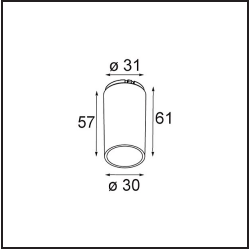

Specifications

Material	13513383
Light Source Type	LED
LED Type	BRIDGELUX V8G8
LED technology	LED COB
CRI	Min. 90
Colour Temperature	3000K
Lifetime	L90B10 @50,000 Hours
Lamp Included	Yes
Number of Light Sources	1
CIE flux code	100 100 100 100 96
Binning (SDCM)	2
Light Direction	Down
Optic	Collimator
Measured beam angle (°)	40.3
Input Voltage	Constant Current Driver Required
Electrical Class	III
IP Rating	55
Glow wire rating (°C)	850
Indoor/Outdoor	Indoor
Application	Ceiling, Wall
Mounting	Recessed
Cut-out size (mm)	ø68 for Frame Recessed; ø89 for Frame Recessed TrimLess
Mounting depth (mm)	110.0
Adjustability	Not Applicable
Distance to Lighted Object (m)	0,1
Primary Colour & Primary Finish	Black, Matt
Gross weight (g)	188.0
Drive current (mA)	350 500
Min. forward voltage (Vf)	13,2 13,7
Max. forward voltage (Vf)	15,0 15,4
Connected load (W)	5,0 7,2
Luminous flux per lamp (lm)	536 720
Efficacy (lm/W)	107 100
Glare rating	10 11

Remark	<ul style="list-style-type: none">• Tetrix Recessed Ring or Tube Surface not included• This is not a complete product. Tetrix Recessed Ring or Tube Surface required.• This is not a complete product. Tetrix Recessed Ring or Tube Surface required.
--------	---

TM30 & CRI diagram

Light distribution & beam diagram

Diagrams

Optical Accessories

- 13515038** Snoot 32 White Matt
- 13515032** Snoot 32 Black Structure

- 13515132** Honeycomb 33 Black Structure

- 13515232** Light Cone 44 Black Structure
- 13515238** Light Cone 44 White Matt

Installation Accessories

- 13510083** Ring Recessed 62 1x IP55 Black Matt
- 13510038** Ring Recessed 62 1x IP55 White Matt

- 13515430** Ring Recessed Trimless 62 1x

13515530 Concrete Kit 62 150x150 1x

13515630 Concrete Ring 62 Standard Installation Housing