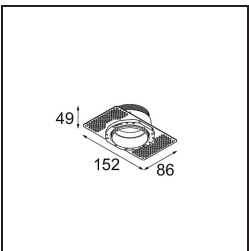

Specifications

Material	13513383
Light Source Type	LED
LED Type	BRIDGELUX V8G8
LED technology	LED COB
CRI	Min. 90
Colour Temperature	3000K
Lifetime	L90B10 @50,000 Hours
Lamp Included	Yes
Number of Light Sources	1
CIE flux code	100 100 100 100 96
Binning (SDCM)	2
Light Direction	Down
Optic	Collimator
Measured beam angle (°)	40.3
Input Voltage	Constant Current Driver Required
Electrical Class	III
IP Rating	55
Glow wire rating (°C)	850
Indoor/Outdoor	Indoor
Application	Ceiling, Wall
Mounting	Recessed
Cut-out size (mm)	ø68 for Frame Recessed; ø89 for Frame Recessed TrimLess
Mounting depth (mm)	110.0
Adjustability	Not Applicable
Distance to Lighted Object (m)	0,1
Primary Colour & Primary Finish	Black, Matt
Gross weight (g)	188.0
Drive current (mA)	350 500
Min. forward voltage (Vf)	13,2 13,7
Max. forward voltage (Vf)	15,0 15,4
Connected load (W)	5,0 7,2
Luminous flux per lamp (lm)	536 720
Efficacy (lm/W)	107 100
Glare rating	10 11

Remark	<ul style="list-style-type: none">• Tetrix Recessed Ring or Tube Surface not included• This is not a complete product. Tetrix Recessed Ring or Tube Surface required.• This is not a complete product. Tetrix Recessed Ring or Tube Surface required.
--------	---

TM30 & CRI diagram

Light distribution & beam diagram

Diagrams

Optical Accessories

- 13515038** Snoot 32 White Matt
- 13515032** Snoot 32 Black Structure

- 13515132** Honeycomb 33 Black Structure

- 13515232** Light Cone 44 Black Structure
- 13515238** Light Cone 44 White Matt

Installation Accessories

- 13510083** Ring Recessed 62 1x IP55 Black Matt
- 13510038** Ring Recessed 62 1x IP55 White Matt

- 13515430** Ring Recessed Trimless 62 1x

13515530 Concrete Kit 62 150x150 1x

13515630 Concrete Ring 62 Standard Installation Housing