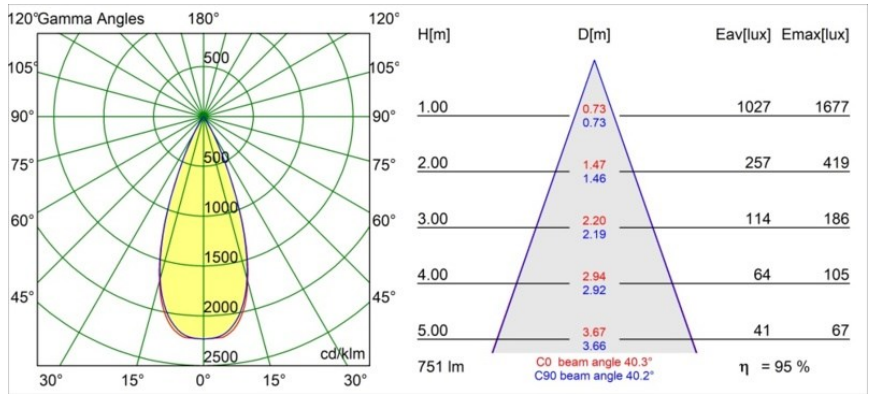

Light distribution & beam diagram