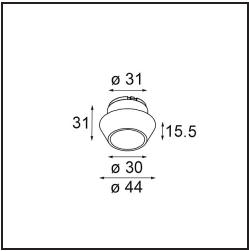

Specifications

Material	13513383
Light Source Type	LED
LED Type	BRIDGELUX V8G8
LED technology	LED COB
CRI	Min. 90
Colour Temperature	3000K
Lifetime	L90B10 @50,000 Hours
Lamp Included	Yes
Number of Light Sources	1
CIE flux code	100 100 100 100 96
Binning (SDCM)	2
Light Direction	Down
Optic	Collimator
Measured beam angle (°)	40.3
Input Voltage	Constant Current Driver Required
Electrical Class	III
IP Rating	55
Glow wire rating (°C)	850
Indoor/Outdoor	Indoor
Application	Ceiling, Wall
Mounting	Recessed
Cut-out size (mm)	ø68 for Frame Recessed; ø89 for Frame Recessed TrimLess
Mounting depth (mm)	110.0
Adjustability	Not Applicable
Distance to Lighted Object (m)	0,1
Primary Colour & Primary Finish	Black, Matt
Gross weight (g)	188.0
Drive current (mA)	350 500
Min. forward voltage (Vf)	13,2 13,7
Max. forward voltage (Vf)	15,0 15,4
Connected load (W)	5,0 7,2
Luminous flux per lamp (lm)	536 720
Efficacy (lm/W)	107 100
Glare rating	10 11

Remark	<ul style="list-style-type: none">• Tetrix Recessed Ring or Tube Surface not included• This is not a complete product. Tetrix Recessed Ring or Tube Surface required.• This is not a complete product. Tetrix Recessed Ring or Tube Surface required.
--------	---

TM30 & CRI diagram

Light distribution & beam diagram

Diagrams

Optical Accessories

- 13515038** Snoot 32 White Matt
- 13515032** Snoot 32 Black Structure

- 13515132** Honeycomb 33 Black Structure

- 13515232** Light Cone 44 Black Structure
- 13515238** Light Cone 44 White Matt