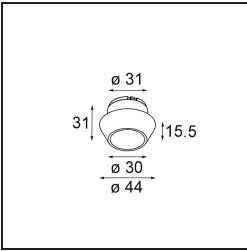

Specifications

Material	13513380
Light Source Type	LED
LED Type	BRIDGELUX V8G8
LED technology	LED COB
CRI	Min. 90
Colour Temperature	3000K
Lifetime	L90B10 @50,000 Hours
Lamp Included	Yes
Number of Light Sources	1
CIE flux code	100 100 100 100 93
Binning (SDCM)	2
Light Direction	Down
Optic	Collimator
Measured beam angle (°)	39.2
Input Voltage	Constant Current Driver Required
Electrical Class	III
IP Rating	55
Glow wire rating (°C)	850
Indoor/Outdoor	Indoor
Application	Ceiling, Wall
Mounting	Recessed
Cut-out size (mm)	ø68 for Frame Recessed; ø89 for Frame Recessed TrimLess
Mounting depth (mm)	110.0
Adjustability	Not Applicable
Distance to Lighted Object (m)	0,1
Primary Colour & Primary Finish	Black, Chrome
Gross weight (g)	188.0
Drive current (mA)	350 500
Min. forward voltage (Vf)	13,2 13,7
Max. forward voltage (Vf)	15,0 15,4
Connected load (W)	5,0 7,2
Luminous flux per lamp (lm)	536 719
Efficacy (lm/W)	107 100
Glare rating	10 11

Specifications

Remark	<ul style="list-style-type: none">• Tetrix Recessed Ring or Tube Surface not included• This is not a complete product. Tetrix Recessed Ring or Tube Surface required.• This is not a complete product. Tetrix Recessed Ring or Tube Surface required.
--------	---

TM30 & CRI diagram

Light distribution & beam diagram

Optical Accessories

- 13515038** Snoot 32 White Matt
- 13515032** Snoot 32 Black Structure

- 13515132** Honeycomb 33 Black Structure

- 13515232** Light Cone 44 Black Structure
- 13515238** Light Cone 44 White Matt