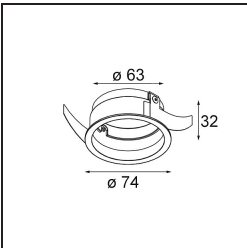

Specifications

Material	13513380
Light Source Type	LED
LED Type	BRIDGELUX V8G8
LED technology	LED COB
CRI	Min. 90
Colour Temperature	3000K
Lifetime	L90B10 @50,000 Hours
Lamp Included	Yes
Number of Light Sources	1
CIE flux code	100 100 100 100 93
Binning (SDCM)	2
Light Direction	Down
Optic	Collimator
Measured beam angle (°)	39.2
Input Voltage	Constant Current Driver Required
Electrical Class	III
IP Rating	55
Glow wire rating (°C)	850
Indoor/Outdoor	Indoor
Application	Ceiling, Wall
Mounting	Recessed
Cut-out size (mm)	ø68 for Frame Recessed; ø89 for Frame Recessed TrimLess
Mounting depth (mm)	110.0
Adjustability	Not Applicable
Distance to Lighted Object (m)	0,1
Primary Colour & Primary Finish	Black, Chrome
Gross weight (g)	188.0
Drive current (mA)	350 500
Min. forward voltage (Vf)	13,2 13,7
Max. forward voltage (Vf)	15,0 15,4
Connected load (W)	5,0 7,2
Luminous flux per lamp (lm)	536 719
Efficacy (lm/W)	107 100
Glare rating	10 11

Specifications

Remark	<ul style="list-style-type: none">• Tetrix Recessed Ring or Tube Surface not included• This is not a complete product. Tetrix Recessed Ring or Tube Surface required.• This is not a complete product. Tetrix Recessed Ring or Tube Surface required.
--------	---

TM30 & CRI diagram

Light distribution & beam diagram

Optical Accessories

- 13515038** Snoot 32 White Matt
- 13515032** Snoot 32 Black Structure

- 13515132** Honeycomb 33 Black Structure

- 13515232** Light Cone 44 Black Structure
- 13515238** Light Cone 44 White Matt

Installation Accessories

- 13510083** Ring Recessed 62 1x IP55 Black Matt
- 13510038** Ring Recessed 62 1x IP55 White Matt

- 13515430** Ring Recessed Trimless 62 1x

13515530 Concrete Kit 62 150x150 1x

13515630 Concrete Ring 62 Standard Installation Housing