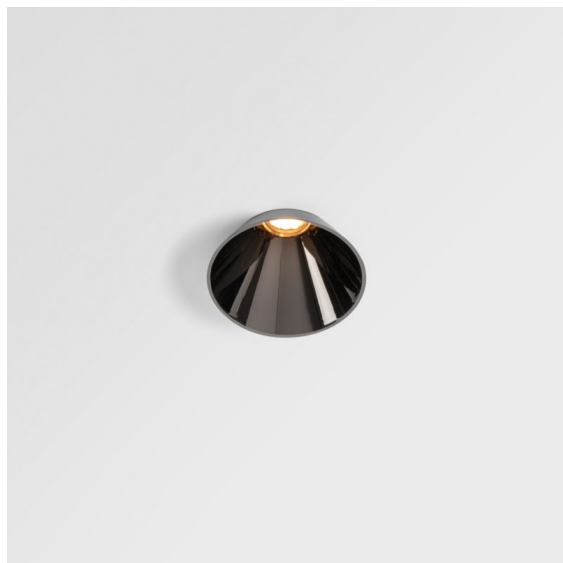

Date
Customer
Project
Type

Tetrix Cone Recessed 90 lx IP55 LED 3000K Flood DE Black Chrome

Peeking out of the ceiling, Tetrix cone knows how to attract attention. Pair it with black or white optical accessories and make Tetrix Cone's prominent design even more interesting. And if you're looking to light wet and damp places, or a wellness environment, Tetrix Cone will do the trick, thanks to its IP55 rating.

Specifications

Material	13513380
Light Source Type	LED
LED Type	BRIDGELUX V8G8
LED technology	LED COB
CRI	Min. 90
Colour Temperature	3000K
Lifetime	L90B10 @50,000 Hours
Lamp Included	Yes
Number of Light Sources	1
CIE flux code	100 100 100 100 93
Binning (SDCM)	2
Light Direction	Down
Optic	Collimator
Measured beam angle (°)	39.2
Input Voltage	Constant Current Driver Required
Electrical Class	III
IP Rating	55
Glow wire rating (°C)	850
Indoor/Outdoor	Indoor
Application	Ceiling, Wall
Mounting	Recessed
Cut-out size (mm)	ø68 for Frame Recessed; ø89 for Frame Recessed TrimLess
Mounting depth (mm)	110.0
Adjustability	Not Applicable
Distance to Lighted Object (m)	0,1
Primary Colour & Primary Finish	Black, Chrome
Gross weight (g)	188.0
Drive current (mA)	350 500
Min. forward voltage (Vf)	13,2 13,7
Max. forward voltage (Vf)	15,0 15,4
Connected load (W)	5,0 7,2
Luminous flux per lamp (lm)	536 719
Efficacy (lm/W)	107 100
Glare rating	10 11