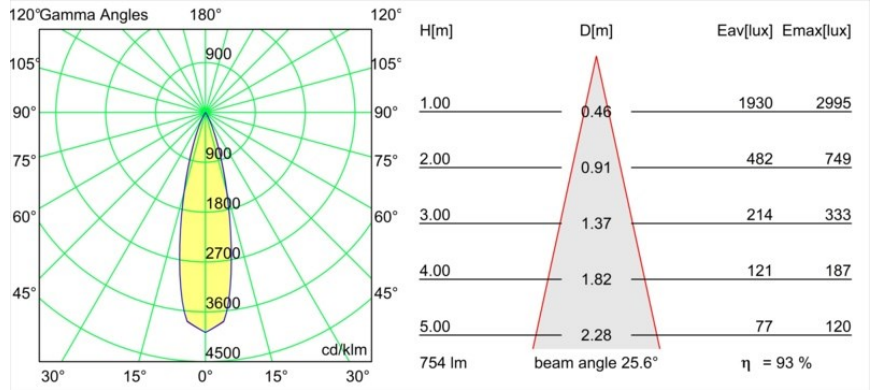

Light distribution & beam diagram