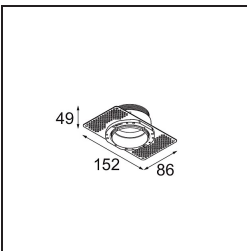

Specifications

Material	13513380
Light Source Type	LED
LED Type	BRIDGELUX V8G8
LED technology	LED COB
CRI	Min. 90
Colour Temperature	3000K
Lifetime	L90B10 @50,000 Hours
Lamp Included	Yes
Number of Light Sources	1
CIE flux code	100 100 100 100 93
Binning (SDCM)	2
Light Direction	Down
Optic	Collimator
Measured beam angle (°)	39.2
Input Voltage	Constant Current Driver Required
Electrical Class	III
IP Rating	55
Glow wire rating (°C)	850
Indoor/Outdoor	Indoor
Application	Ceiling, Wall
Mounting	Recessed
Cut-out size (mm)	ø68 for Frame Recessed; ø89 for Frame Recessed TrimLess
Mounting depth (mm)	110.0
Adjustability	Not Applicable
Distance to Lighted Object (m)	0,1
Primary Colour & Primary Finish	Black, Chrome
Gross weight (g)	188.0
Drive current (mA)	350 500
Min. forward voltage (Vf)	13,2 13,7
Max. forward voltage (Vf)	15,0 15,4
Connected load (W)	5,0 7,2
Luminous flux per lamp (lm)	536 719
Efficacy (lm/W)	107 100
Glare rating	10 11

Specifications

Remark	<ul style="list-style-type: none">• Tetrix Recessed Ring or Tube Surface not included• This is not a complete product. Tetrix Recessed Ring or Tube Surface required.• This is not a complete product. Tetrix Recessed Ring or Tube Surface required.
--------	---

TM30 & CRI diagram

Light distribution & beam diagram

Optical Accessories

- 13515038** Snoot 32 White Matt
- 13515032** Snoot 32 Black Structure

- 13515132** Honeycomb 33 Black Structure

- 13515232** Light Cone 44 Black Structure
- 13515238** Light Cone 44 White Matt

Installation Accessories

- 13510083** Ring Recessed 62 1x IP55 Black Matt
- 13510038** Ring Recessed 62 1x IP55 White Matt

- 13515430** Ring Recessed Trimless 62 1x

13515530 Concrete Kit 62 150x150 1x

13515630 Concrete Ring 62 Standard Installation Housing