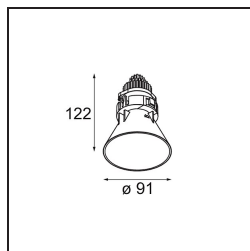

Date
Customer
Project
Type

Tetrix Cone Recessed 90 lx IP55 LED 3000K Flood DE Black Chrome

Peeking out of the ceiling, Tetrix cone knows how to attract attention. Pair it with black or white optical accessories and make Tetrix Cone's prominent design even more interesting. And if you're looking to light wet and damp places, or a wellness environment, Tetrix Cone will do the trick, thanks to its IP55 rating.

Specifications

Material	13513380
Light Source Type	LED
LED Type	BRIDGELUX V8G8
LED technology	LED COB
CRI	Min. 90
Colour Temperature	3000K
Lifetime	L90B10 @50,000 Hours
Lamp Included	Yes
Number of Light Sources	1
CIE flux code	100 100 100 100 93
Binning (SDCM)	2
Light Direction	Down
Optic	Collimator
Measured beam angle (°)	39.2
Input Voltage	Constant Current Driver Required
Electrical Class	III
IP Rating	55
Glow wire rating (°C)	850
Indoor/Outdoor	Indoor
Application	Ceiling, Wall
Mounting	Recessed
Cut-out size (mm)	ø68 for Frame Recessed; ø89 for Frame Recessed TrimLess
Mounting depth (mm)	110.0
Adjustability	Not Applicable
Distance to Lighted Object (m)	0,1
Primary Colour & Primary Finish	Black, Chrome
Gross weight (g)	188.0
Drive current (mA)	350 500
Min. forward voltage (Vf)	13,2 13,7
Max. forward voltage (Vf)	15,0 15,4
Connected load (W)	5,0 7,2
Luminous flux per lamp (lm)	536 719
Efficacy (lm/W)	107 100
Glare rating	10 11

Specifications

Remark	<ul style="list-style-type: none">• Tetrix Recessed Ring or Tube Surface not included• This is not a complete product. Tetrix Recessed Ring or Tube Surface required.• This is not a complete product. Tetrix Recessed Ring or Tube Surface required.
--------	---