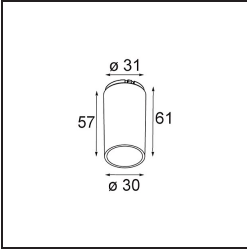

Specifications

Material	13513380
Light Source Type	LED
LED Type	BRIDGELUX V8G8
LED technology	LED COB
CRI	Min. 90
Colour Temperature	3000K
Lifetime	L90B10 @50,000 Hours
Lamp Included	Yes
Number of Light Sources	1
CIE flux code	100 100 100 100 93
Binning (SDCM)	2
Light Direction	Down
Optic	Collimator
Measured beam angle (°)	39.2
Input Voltage	Constant Current Driver Required
Electrical Class	III
IP Rating	55
Glow wire rating (°C)	850
Indoor/Outdoor	Indoor
Application	Ceiling, Wall
Mounting	Recessed
Cut-out size (mm)	ø68 for Frame Recessed; ø89 for Frame Recessed TrimLess
Mounting depth (mm)	110.0
Adjustability	Not Applicable
Distance to Lighted Object (m)	0,1
Primary Colour & Primary Finish	Black, Chrome
Gross weight (g)	188.0
Drive current (mA)	350 500
Min. forward voltage (Vf)	13,2 13,7
Max. forward voltage (Vf)	15,0 15,4
Connected load (W)	5,0 7,2
Luminous flux per lamp (lm)	536 719
Efficacy (lm/W)	107 100
Glare rating	10 11

Specifications

Remark	<ul style="list-style-type: none">• Tetrix Recessed Ring or Tube Surface not included• This is not a complete product. Tetrix Recessed Ring or Tube Surface required.• This is not a complete product. Tetrix Recessed Ring or Tube Surface required.
--------	---

TM30 & CRI diagram

Light distribution & beam diagram

Optical Accessories

- 13515038** Snoot 32 White Matt
- 13515032** Snoot 32 Black Structure

- 13515132** Honeycomb 33 Black Structure

- 13515232** Light Cone 44 Black Structure
- 13515238** Light Cone 44 White Matt