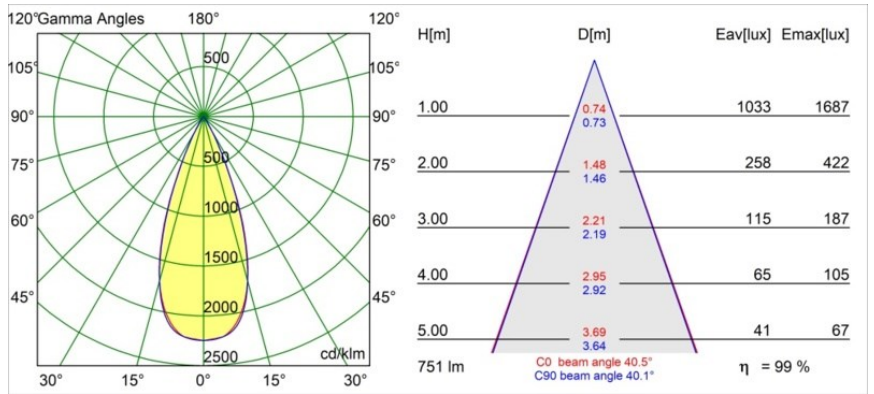

Light distribution & beam diagram