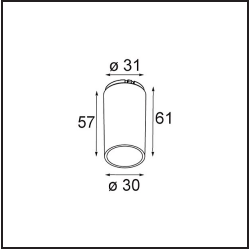

Specifications

Material	13513338
Light Source Type	LED
LED Type	BRIDGELUX V8G8
LED technology	LED COB
CRI	Min. 90
Colour Temperature	3000K
Lifetime	L90B10 @50,000 Hours
Lamp Included	Yes
Number of Light Sources	1
CIE flux code	98 99 100 100 99
Binning (SDCM)	2
Light Direction	Down
Optic	Collimator
Measured beam angle (°)	40.5
Input Voltage	Constant Current Driver Required
Electrical Class	III
IP Rating	55
Glow wire rating (°C)	850
Indoor/Outdoor	Indoor
Application	Ceiling, Wall
Mounting	Recessed
Cut-out size (mm)	ø68 for Frame Recessed; ø89 for Frame Recessed TrimLess
Mounting depth (mm)	110.0
Adjustability	Not Applicable
Distance to Lighted Object (m)	0,1
Primary Colour & Primary Finish	White, Matt
Gross weight (g)	188.0
Drive current (mA)	350 500
Min. forward voltage (Vf)	13,2 13,7
Max. forward voltage (Vf)	15,0 15,4
Connected load (W)	5,0 7,2
Luminous flux per lamp (lm)	556 746
Efficacy (lm/W)	111 103
Glare rating	16 17

Remark	<ul style="list-style-type: none">• Tetrix Recessed Ring or Tube Surface not included• This is not a complete product. Tetrix Recessed Ring or Tube Surface required.• This is not a complete product. Tetrix Recessed Ring or Tube Surface required.
--------	---

TM30 & CRI diagram

Light distribution & beam diagram

Diagrams

Optical Accessories

- 13515038** Snoot 32 White Matt
- 13515032** Snoot 32 Black Structure

- 13515132** Honeycomb 33 Black Structure

- 13515232** Light Cone 44 Black Structure
- 13515238** Light Cone 44 White Matt

Installation Accessories

- 13510083** Ring Recessed 62 1x IP55 Black Matt
- 13510038** Ring Recessed 62 1x IP55 White Matt

- 13515430** Ring Recessed Trimless 62 1x

13515530 Concrete Kit 62 150x150 1x

13515630 Concrete Ring 62 Standard Installation Housing