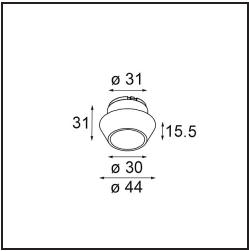

Specifications

Material	13513338
Light Source Type	LED
LED Type	BRIDGELUX V8G8
LED technology	LED COB
CRI	Min. 90
Colour Temperature	3000K
Lifetime	L90B10 @50,000 Hours
Lamp Included	Yes
Number of Light Sources	1
CIE flux code	98 99 100 100 99
Binning (SDCM)	2
Light Direction	Down
Optic	Collimator
Measured beam angle (°)	40.5
Input Voltage	Constant Current Driver Required
Electrical Class	III
IP Rating	55
Glow wire rating (°C)	850
Indoor/Outdoor	Indoor
Application	Ceiling, Wall
Mounting	Recessed
Cut-out size (mm)	ø68 for Frame Recessed; ø89 for Frame Recessed TrimLess
Mounting depth (mm)	110.0
Adjustability	Not Applicable
Distance to Lighted Object (m)	0,1
Primary Colour & Primary Finish	White, Matt
Gross weight (g)	188.0
Drive current (mA)	350 500
Min. forward voltage (Vf)	13,2 13,7
Max. forward voltage (Vf)	15,0 15,4
Connected load (W)	5,0 7,2
Luminous flux per lamp (lm)	556 746
Efficacy (lm/W)	111 103
Glare rating	16 17

Remark	<ul style="list-style-type: none">• Tetrix Recessed Ring or Tube Surface not included• This is not a complete product. Tetrix Recessed Ring or Tube Surface required.• This is not a complete product. Tetrix Recessed Ring or Tube Surface required.
--------	---

TM30 & CRI diagram

Light distribution & beam diagram

Diagrams

Optical Accessories

- 13515038** Snoot 32 White Matt
- 13515032** Snoot 32 Black Structure

- 13515132** Honeycomb 33 Black Structure

- 13515232** Light Cone 44 Black Structure
- 13515238** Light Cone 44 White Matt