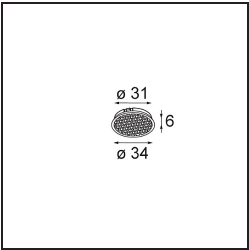

Specifications

Material	13513338
Light Source Type	LED
LED Type	BRIDGELUX V8G8
LED technology	LED COB
CRI	Min. 90
Colour Temperature	3000K
Lifetime	L90B10 @50,000 Hours
Lamp Included	Yes
Number of Light Sources	1
CIE flux code	98 99 100 100 99
Binning (SDCM)	2
Light Direction	Down
Optic	Collimator
Measured beam angle (°)	40.5
Input Voltage	Constant Current Driver Required
Electrical Class	III
IP Rating	55
Glow wire rating (°C)	850
Indoor/Outdoor	Indoor
Application	Ceiling, Wall
Mounting	Recessed
Cut-out size (mm)	ø68 for Frame Recessed; ø89 for Frame Recessed TrimLess
Mounting depth (mm)	110.0
Adjustability	Not Applicable
Distance to Lighted Object (m)	0,1
Primary Colour & Primary Finish	White, Matt
Gross weight (g)	188.0
Drive current (mA)	350 500
Min. forward voltage (Vf)	13,2 13,7
Max. forward voltage (Vf)	15,0 15,4
Connected load (W)	5,0 7,2
Luminous flux per lamp (lm)	556 746
Efficacy (lm/W)	111 103
Glare rating	16 17

Remark	<ul style="list-style-type: none">• Tetrix Recessed Ring or Tube Surface not included• This is not a complete product. Tetrix Recessed Ring or Tube Surface required.• This is not a complete product. Tetrix Recessed Ring or Tube Surface required.
--------	---

TM30 & CRI diagram

Light distribution & beam diagram

Diagrams

Optical Accessories

- 13515038** Snoot 32 White Matt
- 13515032** Snoot 32 Black Structure

- 13515132** Honeycomb 33 Black Structure

- 13515232** Light Cone 44 Black Structure
- 13515238** Light Cone 44 White Matt