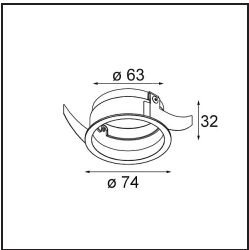

Specifications

Material	13513338
Light Source Type	LED
LED Type	BRIDGELUX V8G8
LED technology	LED COB
CRI	Min. 90
Colour Temperature	3000K
Lifetime	L90B10 @50,000 Hours
Lamp Included	Yes
Number of Light Sources	1
CIE flux code	98 99 100 100 99
Binning (SDCM)	2
Light Direction	Down
Optic	Collimator
Measured beam angle (°)	40.5
Input Voltage	Constant Current Driver Required
Electrical Class	III
IP Rating	55
Glow wire rating (°C)	850
Indoor/Outdoor	Indoor
Application	Ceiling, Wall
Mounting	Recessed
Cut-out size (mm)	ø68 for Frame Recessed; ø89 for Frame Recessed TrimLess
Mounting depth (mm)	110.0
Adjustability	Not Applicable
Distance to Lighted Object (m)	0,1
Primary Colour & Primary Finish	White, Matt
Gross weight (g)	188.0
Drive current (mA)	350 500
Min. forward voltage (Vf)	13,2 13,7
Max. forward voltage (Vf)	15,0 15,4
Connected load (W)	5,0 7,2
Luminous flux per lamp (lm)	556 746
Efficacy (lm/W)	111 103
Glare rating	16 17

Remark	<ul style="list-style-type: none">• Tetrix Recessed Ring or Tube Surface not included• This is not a complete product. Tetrix Recessed Ring or Tube Surface required.• This is not a complete product. Tetrix Recessed Ring or Tube Surface required.
--------	---

TM30 & CRI diagram

Light distribution & beam diagram

Diagrams

Optical Accessories

- 13515038** Snoot 32 White Matt
- 13515032** Snoot 32 Black Structure

- 13515132** Honeycomb 33 Black Structure

- 13515232** Light Cone 44 Black Structure
- 13515238** Light Cone 44 White Matt

Installation Accessories

- 13510083** Ring Recessed 62 1x IP55 Black Matt
- 13510038** Ring Recessed 62 1x IP55 White Matt

- 13515430** Ring Recessed Trimless 62 1x

13515530 Concrete Kit 62 150x150 1x

13515630 Concrete Ring 62 Standard Installation Housing