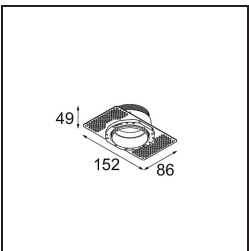

Specifications

Material	13513338
Light Source Type	LED
LED Type	BRIDGELUX V8G8
LED technology	LED COB
CRI	Min. 90
Colour Temperature	3000K
Lifetime	L90B10 @50,000 Hours
Lamp Included	Yes
Number of Light Sources	1
CIE flux code	98 99 100 100 99
Binning (SDCM)	2
Light Direction	Down
Optic	Collimator
Measured beam angle (°)	40.5
Input Voltage	Constant Current Driver Required
Electrical Class	III
IP Rating	55
Glow wire rating (°C)	850
Indoor/Outdoor	Indoor
Application	Ceiling, Wall
Mounting	Recessed
Cut-out size (mm)	ø68 for Frame Recessed; ø89 for Frame Recessed TrimLess
Mounting depth (mm)	110.0
Adjustability	Not Applicable
Distance to Lighted Object (m)	0,1
Primary Colour & Primary Finish	White, Matt
Gross weight (g)	188.0
Drive current (mA)	350 500
Min. forward voltage (Vf)	13,2 13,7
Max. forward voltage (Vf)	15,0 15,4
Connected load (W)	5,0 7,2
Luminous flux per lamp (lm)	556 746
Efficacy (lm/W)	111 103
Glare rating	16 17

Remark	<ul style="list-style-type: none">• Tetrix Recessed Ring or Tube Surface not included• This is not a complete product. Tetrix Recessed Ring or Tube Surface required.• This is not a complete product. Tetrix Recessed Ring or Tube Surface required.
--------	---

TM30 & CRI diagram

Light distribution & beam diagram

Diagrams

Optical Accessories

- 13515038** Snoot 32 White Matt
- 13515032** Snoot 32 Black Structure

- 13515132** Honeycomb 33 Black Structure

- 13515232** Light Cone 44 Black Structure
- 13515238** Light Cone 44 White Matt

Installation Accessories

- 13510083** Ring Recessed 62 1x IP55 Black Matt
- 13510038** Ring Recessed 62 1x IP55 White Matt

- 13515430** Ring Recessed Trimless 62 1x

13515530 Concrete Kit 62 150x150 1x

13515630 Concrete Ring 62 Standard Installation Housing