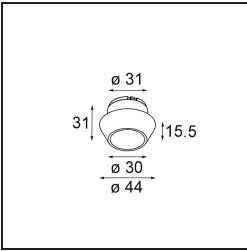

Specifications

| | |
|---------------------------------|---|
| Material | 13513283 |
| Light Source Type | LED |
| LED Type | BRIDGELUX V8G8 |
| LED technology | LED COB |
| CRI | Min. 90 |
| Colour Temperature | 3000K |
| Lifetime | L90B10 @50,000 Hours |
| Lamp Included | Yes |
| Number of Light Sources | 1 |
| CIE flux code | 100 100 100 100 95 |
| Binning (SDCM) | 2 |
| Light Direction | Down |
| Optic | Collimator |
| Measured beam angle (°) | 25.5 |
| Input Voltage | Constant Current Driver Required |
| Electrical Class | III |
| IP Rating | 55 |
| Glow wire rating (°C) | 850 |
| Indoor/Outdoor | Indoor |
| Application | Ceiling, Wall |
| Mounting | Recessed |
| Cut-out size (mm) | ø68 for Frame Recessed; ø89 for Frame Recessed TrimLess |
| Mounting depth (mm) | 110.0 |
| Adjustability | Not Applicable |
| Distance to Lighted Object (m) | 0,1 |
| Primary Colour & Primary Finish | Black, Matt |
| Gross weight (g) | 188.0 |
| Drive current (mA) | 350 500 |
| Min. forward voltage (Vf) | 13,2 13,7 |
| Max. forward voltage (Vf) | 15,0 15,4 |
| Connected load (W) | 5,0 7,2 |
| Luminous flux per lamp (lm) | 499 676 |
| Efficacy (lm/W) | 100 94 |
| Glare rating | 3 4 |

| | |
|--------|---|
| Remark | <ul style="list-style-type: none">• Tetrix Recessed Ring or Tube Surface not included• This is not a complete product. Tetrix Recessed Ring or Tube Surface required.• This is not a complete product. Tetrix Recessed Ring or Tube Surface required. |
|--------|---|

TM30 & CRI diagram

Light distribution & beam diagram

Diagrams

Optical Accessories

- 13515038** Snoot 32 White Matt
- 13515032** Snoot 32 Black Structure

- 13515132** Honeycomb 33 Black Structure

- 13515232** Light Cone 44 Black Structure
- 13515238** Light Cone 44 White Matt