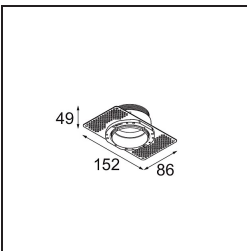

- **13515430** Ring Recessed Trimless 62 1x