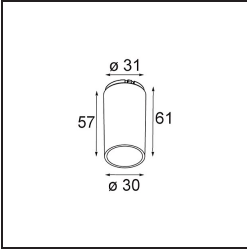

Specifications

| | |
|---------------------------------|---|
| Material | 13513283 |
| Light Source Type | LED |
| LED Type | BRIDGELUX V8G8 |
| LED technology | LED COB |
| CRI | Min. 90 |
| Colour Temperature | 3000K |
| Lifetime | L90B10 @50,000 Hours |
| Lamp Included | Yes |
| Number of Light Sources | 1 |
| CIE flux code | 100 100 100 100 95 |
| Binning (SDCM) | 2 |
| Light Direction | Down |
| Optic | Collimator |
| Measured beam angle (°) | 25.5 |
| Input Voltage | Constant Current Driver Required |
| Electrical Class | III |
| IP Rating | 55 |
| Glow wire rating (°C) | 850 |
| Indoor/Outdoor | Indoor |
| Application | Ceiling, Wall |
| Mounting | Recessed |
| Cut-out size (mm) | ø68 for Frame Recessed; ø89 for Frame Recessed TrimLess |
| Mounting depth (mm) | 110.0 |
| Adjustability | Not Applicable |
| Distance to Lighted Object (m) | 0,1 |
| Primary Colour & Primary Finish | Black, Matt |
| Gross weight (g) | 188.0 |
| Drive current (mA) | 350 500 |
| Min. forward voltage (Vf) | 13,2 13,7 |
| Max. forward voltage (Vf) | 15,0 15,4 |
| Connected load (W) | 5,0 7,2 |
| Luminous flux per lamp (lm) | 499 676 |
| Efficacy (lm/W) | 100 94 |
| Glare rating | 3 4 |

| | |
|--------|---|
| Remark | <ul style="list-style-type: none">• Tetrix Recessed Ring or Tube Surface not included• This is not a complete product. Tetrix Recessed Ring or Tube Surface required.• This is not a complete product. Tetrix Recessed Ring or Tube Surface required. |
|--------|---|

TM30 & CRI diagram

Light distribution & beam diagram

Diagrams

Optical Accessories

- 13515038** Snoot 32 White Matt
- 13515032** Snoot 32 Black Structure

- 13515132** Honeycomb 33 Black Structure

- 13515232** Light Cone 44 Black Structure
- 13515238** Light Cone 44 White Matt