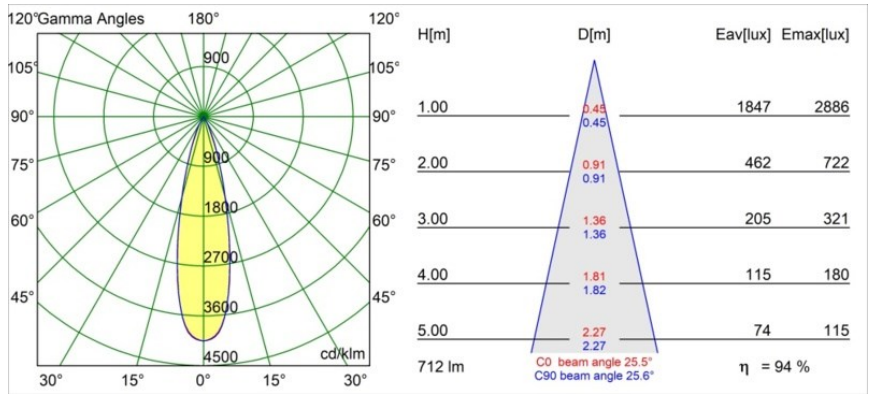

Light distribution & beam diagram