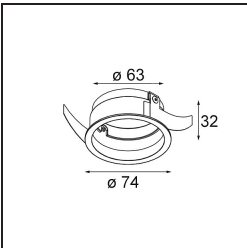

| | |
|--------|---|
| Remark | <ul style="list-style-type: none">• Tetrix Recessed Ring or Tube Surface not included• This is not a complete product. Tetrix Recessed Ring or Tube Surface required.• This is not a complete product. Tetrix Recessed Ring or Tube Surface required. |
|--------|---|

TM30 & CRI diagram

Light distribution & beam diagram

Diagrams

Optical Accessories

- 13515038** Snoot 32 White Matt
- 13515032** Snoot 32 Black Structure

- 13515132** Honeycomb 33 Black Structure

- 13515232** Light Cone 44 Black Structure
- 13515238** Light Cone 44 White Matt

Installation Accessories

- 13510083** Ring Recessed 62 1x IP55 Black Matt
- 13510038** Ring Recessed 62 1x IP55 White Matt

- 13515430** Ring Recessed Trimless 62 1x

13515530 Concrete Kit 62 150x150 1x

13515630 Concrete Ring 62 Standard Installation Housing