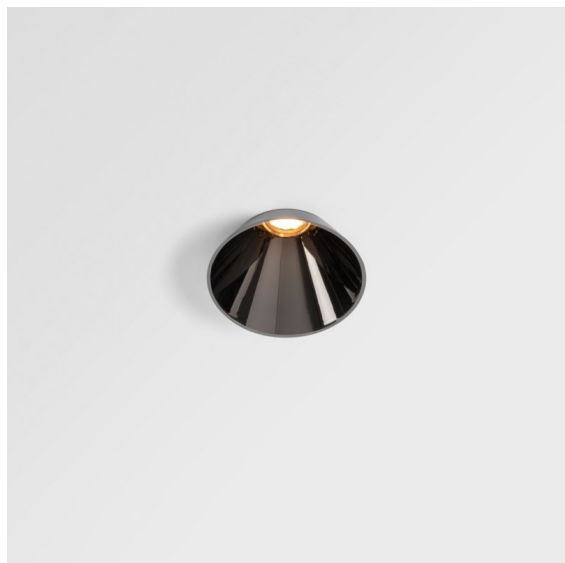

Date
Customer
Project
Type

*Tetrix Cone Recessed 90 1x IP55 LED 3000K Medium DE Black Chrome*

Peeking out of the ceiling, Tetrix cone knows how to attract attention. Pair it with black or white optical accessories and make Tetrix Cone's prominent design even more interesting. And if you're looking to light wet and damp places, or a wellness environment, Tetrix Cone will do the trick, thanks to its IP55 rating.

**Specifications**

Material	13513280
Light Source Type	LED
LED Type	BRIDGELUX V8G8
LED technology	LED COB
CRI	Min. 90
Colour Temperature	3000K
Lifetime	L90B10 @50,000 Hours
Lamp Included	Yes
Number of Light Sources	1
CIE flux code	99 100 100 100 96
Binning (SDCM)	2
Light Direction	Down
Optic	Collimator
Measured beam angle (°)	25.6
Input Voltage	Constant Current Driver Required
Electrical Class	III
IP Rating	55
Glow wire rating (°C)	850
Indoor/Outdoor	Indoor
Application	Ceiling, Wall
Mounting	Recessed
Cut-out size (mm)	ø68 for Frame Recessed; ø89 for Frame Recessed TrimLess
Mounting depth (mm)	110.0
Adjustability	Not Applicable
Distance to Lighted Object (m)	0,1
Primary Colour & Primary Finish	Black, Chrome
Gross weight (g)	188.0
Drive current (mA)	350      500
Min. forward voltage (Vf)	13,2      13,7
Max. forward voltage (Vf)	15,0      15,4
Connected load (W)	5,0      7,2
Luminous flux per lamp (lm)	490      664
Efficacy (lm/W)	98      92
Glare rating	5      6

---

Remark

- Tetrix Recessed Ring or Tube Surface not included
  - This is not a complete product. Tetrix Recessed Ring or Tube Surface required.
  - This is not a complete product. Tetrix Recessed Ring or Tube Surface required.
-

- 13515232** Light Cone 44 Black Structure
- 13515238** Light Cone 44 White Matt

**Installation Accessories**

- 13510083** Ring Recessed 62 1x IP55 Black Matt
- 13510038** Ring Recessed 62 1x IP55 White Matt