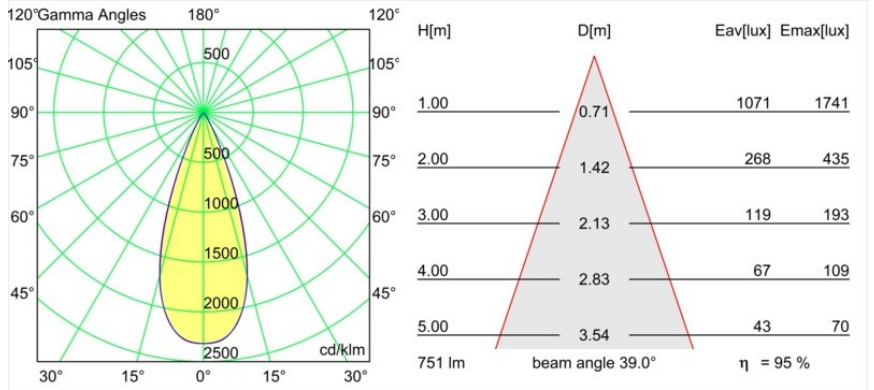

Light distribution & beam diagram