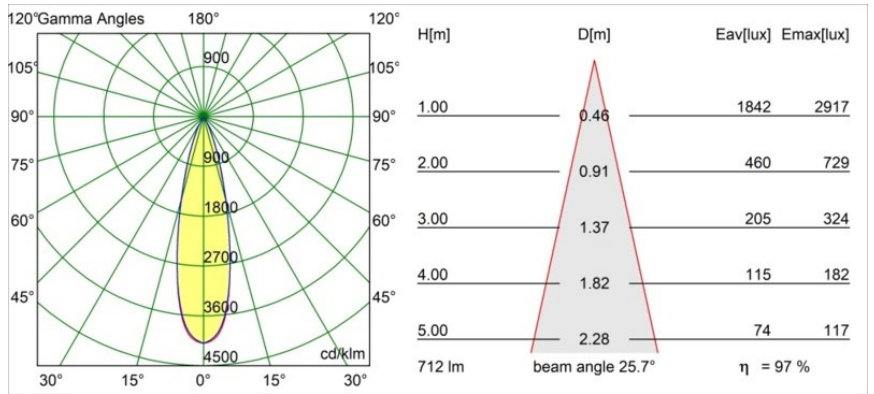

Light distribution & beam diagram