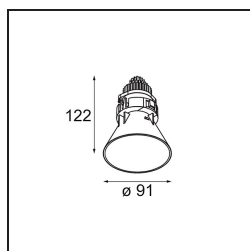

Date
Customer
Project
Type

Tetrix Cone Recessed 90 1x IP55 LED 3000K Medium DE White Matt

Peeking out of the ceiling, Tetrix cone knows how to attract attention. Pair it with black or white optical accessories and make Tetrix Cone's prominent design even more interesting. And if you're looking to light wet and damp places, or a wellness environment, Tetrix Cone will do the trick, thanks to its IP55 rating.

Specifications

Material	13513238
Light Source Type	LED
LED Type	BRIDGELUX V8G8
LED technology	LED COB
CRI	Min. 90
Colour Temperature	3000K
Lifetime	L90B10 @50,000 Hours
Lamp Included	Yes
Number of Light Sources	1
CIE flux code	98 99 100 100 97
Binning (SDCM)	2
Light Direction	Down
Optic	Collimator
Measured beam angle (°)	25.7
Input Voltage	Constant Current Driver Required
Electrical Class	III
IP Rating	55
Glow wire rating (°C)	850
Indoor/Outdoor	Indoor
Application	Ceiling, Wall
Mounting	Recessed
Cut-out size (mm)	ø68 for Frame Recessed; ø89 for Frame Recessed TrimLess
Mounting depth (mm)	110.0
Adjustability	Not Applicable
Distance to Lighted Object (m)	0,1
Primary Colour & Primary Finish	White, Matt
Gross weight (g)	188.0
Drive current (mA)	350 500
Min. forward voltage (Vf)	13,2 13,7
Max. forward voltage (Vf)	15,0 15,4
Connected load (W)	5,0 7,2
Luminous flux per lamp (lm)	511 692
Efficacy (lm/W)	102 96
Glare rating	16 17