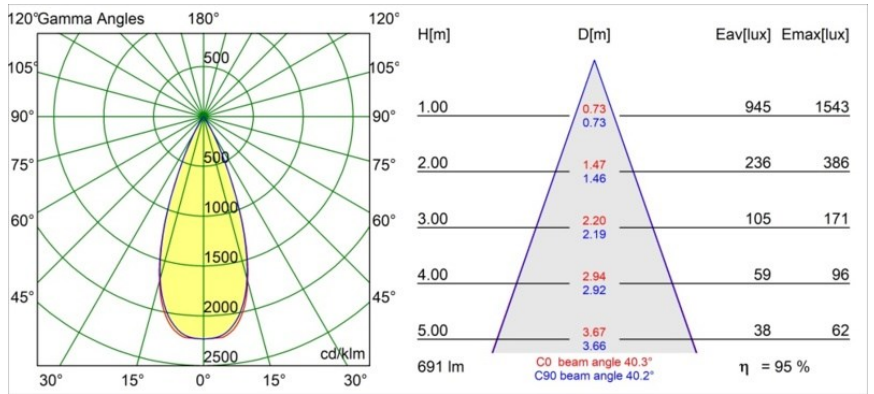

Light distribution & beam diagram