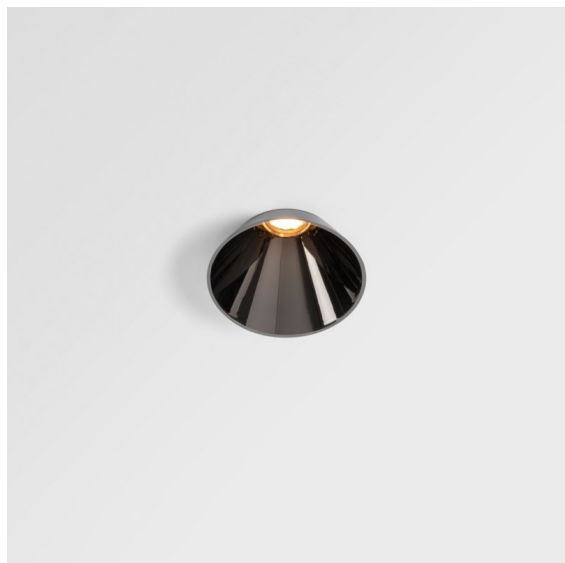

Date
Customer
Project
Type

*Tetrix Cone Recessed 90 lx IP55 LED 2700K Flood DE Black Chrome*

**Specifications**

Material	13513180
Light Source Type	LED
LED Type	BRIDGELUX V8G8
LED technology	LED COB
CRI	Min. 90
Colour Temperature	2700K
Lifetime	L90B10 @50,000 Hours
Lamp Included	Yes
Number of Light Sources	1
CIE flux code	100 100 100 100 96
Binning (SDCM)	2
Light Direction	Down
Optic	Collimator
Measured beam angle (°)	39.2
Input Voltage	Constant Current Driver Required
Electrical Class	III
IP Rating	55
Glow wire rating (°C)	850
Indoor/Outdoor	Indoor
Application	Ceiling, Wall
Mounting	Recessed
Cut-out size (mm)	ø68 for Frame Recessed; ø89 for Frame Recessed TrimLess
Mounting depth (mm)	110.0
Adjustability	Not Applicable
Distance to Lighted Object (m)	0,1
Primary Colour & Primary Finish	Black, Chrome
Gross weight (g)	188.0
Drive current (mA)	350      500
Min. forward voltage (Vf)	13,2      13,7
Max. forward voltage (Vf)	15,0      15,4
Connected load (W)	5,0      7,2
Luminous flux per lamp (lm)	490      662
Efficacy (lm/W)	98      92
Glare rating	9      10

Peeking out of the ceiling, Tetrix cone knows how to attract attention. Pair it with black or white optical accessories and make Tetrix Cone's prominent design even more interesting. And if you're looking to light wet and damp places, or a wellness environment, Tetrix Cone will do the trick, thanks to its IP55 rating.