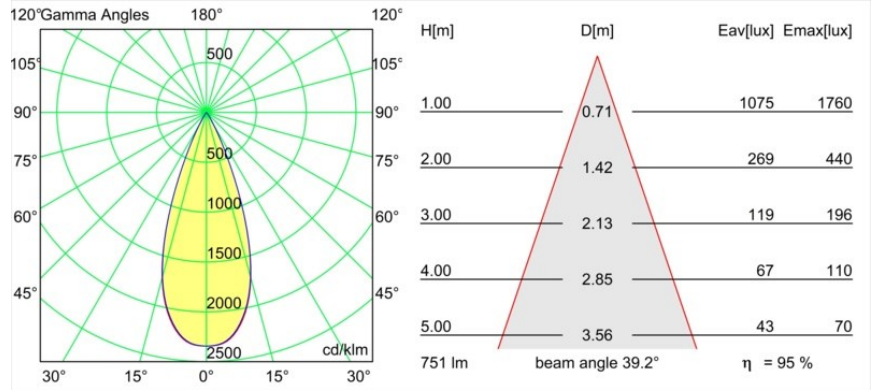

Light distribution & beam diagram