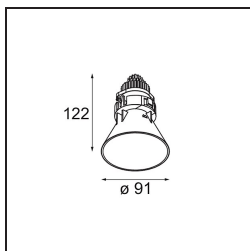

Date
Customer
Project
Type

*Tetrix Cone Recessed 90 lx IP55 LED 2700K Flood DE Black Chrome*

**Specifications**

Material	13513180
Light Source Type	LED
LED Type	BRIDGELUX V8G8
LED technology	LED COB
CRI	Min. 90
Colour Temperature	2700K
Lifetime	L90B10 @50,000 Hours
Lamp Included	Yes
Number of Light Sources	1
CIE flux code	100 100 100 100 96
Binning (SDCM)	2
Light Direction	Down
Optic	Collimator
Measured beam angle (°)	39.2
Input Voltage	Constant Current Driver Required
Electrical Class	III
IP Rating	55
Glow wire rating (°C)	850
Indoor/Outdoor	Indoor
Application	Ceiling, Wall
Mounting	Recessed
Cut-out size (mm)	ø68 for Frame Recessed; ø89 for Frame Recessed TrimLess
Mounting depth (mm)	110.0
Adjustability	Not Applicable
Distance to Lighted Object (m)	0,1
Primary Colour & Primary Finish	Black, Chrome
Gross weight (g)	188.0
Drive current (mA)	350      500
Min. forward voltage (Vf)	13,2      13,7
Max. forward voltage (Vf)	15,0      15,4
Connected load (W)	5,0      7,2
Luminous flux per lamp (lm)	490      662
Efficacy (lm/W)	98      92
Glare rating	9      10