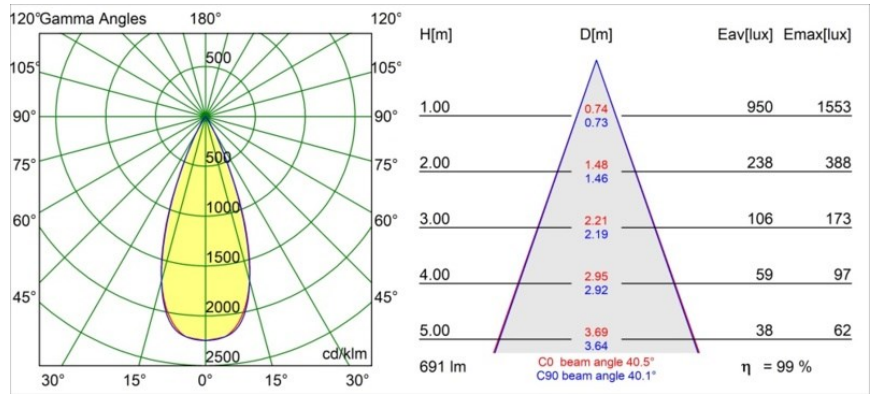

Light distribution & beam diagram