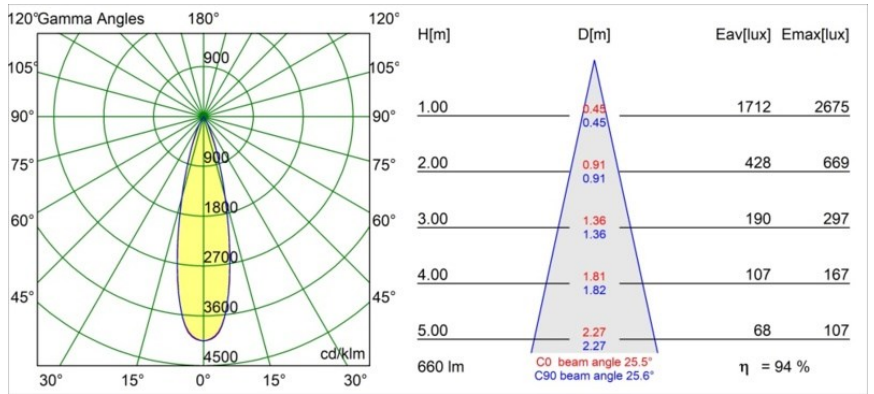

Light distribution & beam diagram