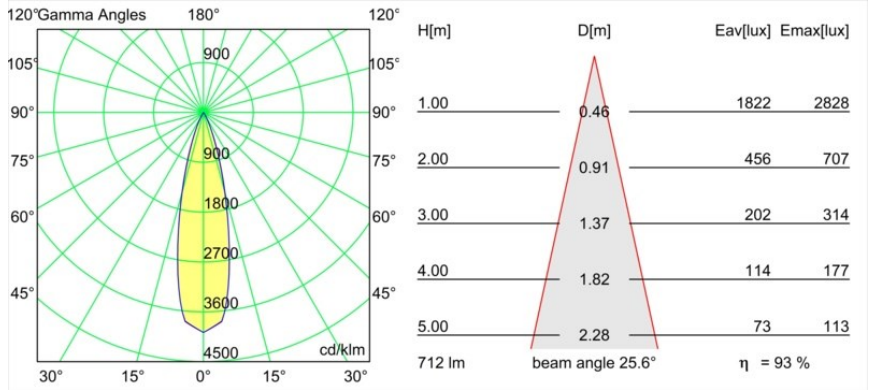

Light distribution & beam diagram