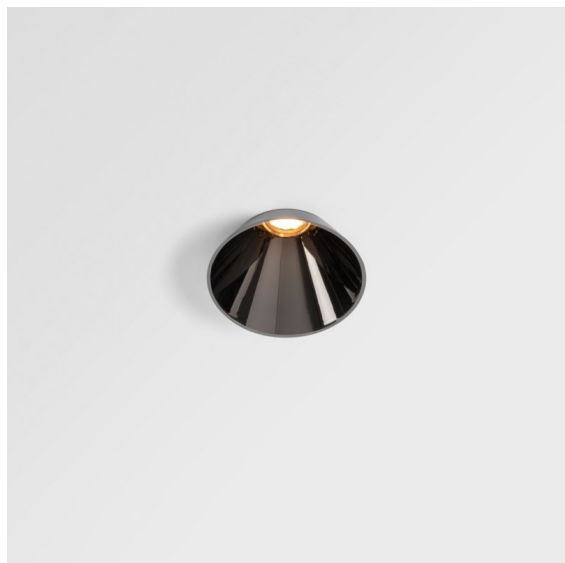

Date
Customer
Project
Type

Tetrix Cone Recessed 90 1x IP55 LED 2700K Medium DE Black Chrome

Peeking out of the ceiling, Tetrix cone knows how to attract attention. Pair it with black or white optical accessories and make Tetrix Cone's prominent design even more interesting. And if you're looking to light wet and damp places, or a wellness environment, Tetrix Cone will do the trick, thanks to its IP55 rating.

Specifications

Material	13513080
Light Source Type	LED
LED Type	BRIDGELUX V8G8
LED technology	LED COB
CRI	Min. 90
Colour Temperature	2700K
Lifetime	L90B10 @50,000 Hours
Lamp Included	Yes
Number of Light Sources	1
CIE flux code	100 100 100 100 93
Binning (SDCM)	2
Light Direction	Down
Optic	Collimator
Measured beam angle (°)	25.6
Input Voltage	Constant Current Driver Required
Electrical Class	III
IP Rating	55
Glow wire rating (°C)	850
Indoor/Outdoor	Indoor
Application	Ceiling, Wall
Mounting	Recessed
Cut-out size (mm)	ø68 for Frame Recessed; ø89 for Frame Recessed TrimLess
Mounting depth (mm)	110.0
Adjustability	Not Applicable
Distance to Lighted Object (m)	0,1
Primary Colour & Primary Finish	Black, Chrome
Gross weight (g)	188.0
Drive current (mA)	350 500
Min. forward voltage (Vf)	13,2 13,7
Max. forward voltage (Vf)	15,0 15,4
Connected load (W)	5,0 7,2
Luminous flux per lamp (lm)	458 615
Efficacy (lm/W)	92 85
Glare rating	5 6

Remark

- Tetrix Recessed Ring or Tube Surface not included
 - This is not a complete product. Tetrix Recessed Ring or Tube Surface required.
 - This is not a complete product. Tetrix Recessed Ring or Tube Surface required.
-