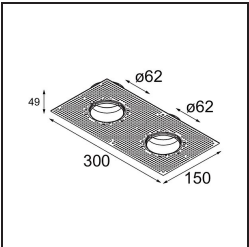

12293330 Plaster Kit Trimless 300x150 - 62 2x