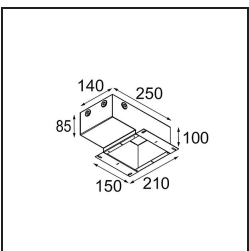

11624030 Installation Housing 140x250x100x210