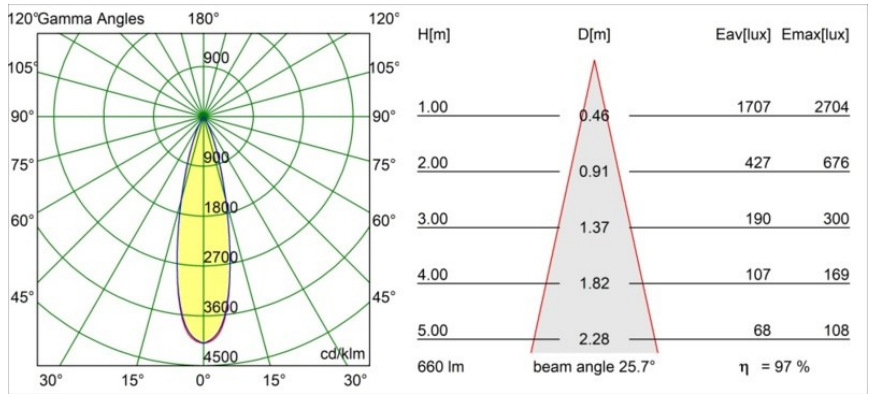

Light distribution & beam diagram