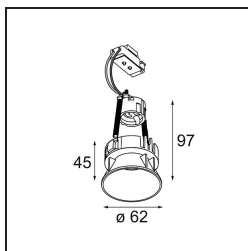

### Specifications

Material	13512683
Light Source Type	LED GU10
Lamp Included	No
Number of Light Sources	1
Light Direction	Down
Input Voltage	230V
Electrical Class	II
IP Rating	20
Glow wire rating (°C)	850
Indoor/Outdoor	Indoor
Application	Ceiling, Wall
Mounting	Recessed
Cut-out size (mm)	ø68 for Frame Recessed; ø89 for Frame Recessed TrimLess
Mounting depth (mm)	110.0
Adjustability	Not Applicable
Distance to Lighted Object (m)	0,1
Primary Colour & Primary Finish	Black, Matt
Gross weight (g)	130.0
Remark	<ul style="list-style-type: none"> <li>• Tetrix Recessed Ring or Tube Surface not included</li> <li>• This is not a complete product. Tetrix Recessed Ring or Tube Surface required.</li> <li>• This is not a complete product. Tetrix Recessed Ring or Tube Surface required.</li> </ul>