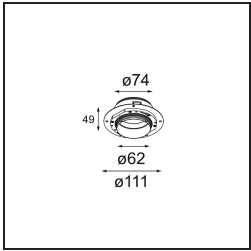

### Specifications

Material	13512683
Light Source Type	LED GU10
Lamp Included	No
Number of Light Sources	1
Light Direction	Down
Input Voltage	230V
Electrical Class	II
IP Rating	20
Glow wire rating (°C)	850
Indoor/Outdoor	Indoor
Application	Ceiling, Wall
Mounting	Recessed
Cut-out size (mm)	ø68 for Frame Recessed; ø89 for Frame Recessed TrimLess
Mounting depth (mm)	110.0
Adjustability	Not Applicable
Distance to Lighted Object (m)	0,1
Primary Colour & Primary Finish	Black, Matt
Gross weight (g)	130.0
Remark	<ul style="list-style-type: none"> <li>• Tetrix Recessed Ring or Tube Surface not included</li> <li>• This is not a complete product. Tetrix Recessed Ring or Tube Surface required.</li> <li>• This is not a complete product. Tetrix Recessed Ring or Tube Surface required.</li> </ul>

**Installation Accessories**

**13510083** Ring Recessed 62 1x IP55 Black Matt  
**13510038** Ring Recessed 62 1x IP55 White Matt

**13515430** Ring Recessed Trimless 62 1x

**13515530** Concrete Kit 62 150x150 1x