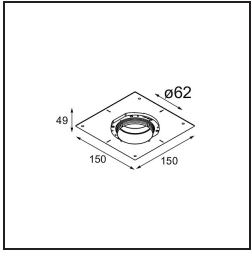

### Specifications

Material	13512683
Light Source Type	LED GU10
Lamp Included	No
Number of Light Sources	1
Light Direction	Down
Input Voltage	230V
Electrical Class	II
IP Rating	20
Glow wire rating (°C)	850
Indoor/Outdoor	Indoor
Application	Ceiling, Wall
Mounting	Recessed
Cut-out size (mm)	ø68 for Frame Recessed; ø89 for Frame Recessed TrimLess
Mounting depth (mm)	110.0
Adjustability	Not Applicable
Distance to Lighted Object (m)	0,1
Primary Colour & Primary Finish	Black, Matt
Gross weight (g)	130.0
Remark	<ul style="list-style-type: none"> <li>• Tetrix Recessed Ring or Tube Surface not included</li> <li>• This is not a complete product. Tetrix Recessed Ring or Tube Surface required.</li> <li>• This is not a complete product. Tetrix Recessed Ring or Tube Surface required.</li> </ul>

**Optical Accessories**

**13515032** Snoot 32 Black Structure  
**13515038** Snoot 32 White Matt

**13515132** Honeycomb 33 Black Structure

**13515232** Light Cone 44 Black Structure  
**13515238** Light Cone 44 White Matt

**Installation Accessories**

**13510083** Ring Recessed 62 1x IP55 Black Matt  
**13510038** Ring Recessed 62 1x IP55 White Matt

**13515430** Ring Recessed Trimless 62 1x

**13515530** Concrete Kit 62 150x150 1x