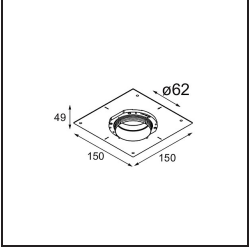

Specifications

Material	13512680
Light Source Type	LED GU10
Lamp Included	No
Number of Light Sources	1
Light Direction	Down
Input Voltage	230V
Electrical Class	II
IP Rating	20
Glow wire rating (°C)	850
Indoor/Outdoor	Indoor
Application	Ceiling, Wall
Mounting	Recessed
Cut-out size (mm)	ø68 for Frame Recessed; ø89 for Frame Recessed TrimLess
Mounting depth (mm)	110.0
Adjustability	Not Applicable
Distance to Lighted Object (m)	0,1
Primary Colour & Primary Finish	Black, Chrome
Gross weight (g)	130.0
Remark	<ul style="list-style-type: none"> • Not suitable for installation ≤5km from the coast • Tetrix Recessed Ring or Tube Surface not included • This is not a complete product. Tetrix Recessed Ring or Tube Surface required. • This is not a complete product. Tetrix Recessed Ring or Tube Surface required.

Optical Accessories

13515032 Snoot 32 Black Structure
13515038 Snoot 32 White Matt

13515132 Honeycomb 33 Black Structure

13515232 Light Cone 44 Black Structure
13515238 Light Cone 44 White Matt

Installation Accessories

13510083 Ring Recessed 62 1x IP55 Black Matt
13510038 Ring Recessed 62 1x IP55 White Matt

13515430 Ring Recessed Trimless 62 1x

13515530 Concrete Kit 62 150x150 1x

13515630 Concrete Ring 62 Standard Installation Housing