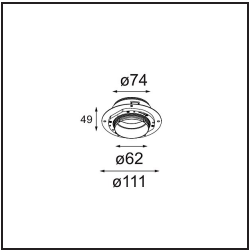

Specifications

Material	13512680
Light Source Type	LED GU10
Lamp Included	No
Number of Light Sources	1
Light Direction	Down
Input Voltage	230V
Electrical Class	II
IP Rating	20
Glow wire rating (°C)	850
Indoor/Outdoor	Indoor
Application	Ceiling, Wall
Mounting	Recessed
Cut-out size (mm)	ø68 for Frame Recessed; ø89 for Frame Recessed TrimLess
Mounting depth (mm)	110.0
Adjustability	Not Applicable
Distance to Lighted Object (m)	0,1
Primary Colour & Primary Finish	Black, Chrome
Gross weight (g)	130.0
Remark	<ul style="list-style-type: none"> • Not suitable for installation ≤5km from the coast • Tetrix Recessed Ring or Tube Surface not included • This is not a complete product. Tetrix Recessed Ring or Tube Surface required. • This is not a complete product. Tetrix Recessed Ring or Tube Surface required.

Optical Accessories

13515032 Snoot 32 Black Structure
13515038 Snoot 32 White Matt

13515132 Honeycomb 33 Black Structure

13515232 Light Cone 44 Black Structure
13515238 Light Cone 44 White Matt

Installation Accessories

13510083 Ring Recessed 62 1x IP55 Black Matt
13510038 Ring Recessed 62 1x IP55 White Matt

13515430 Ring Recessed Trimless 62 1x

13515530 Concrete Kit 62 150x150 1x

13515630 Concrete Ring 62 Standard Installation Housing