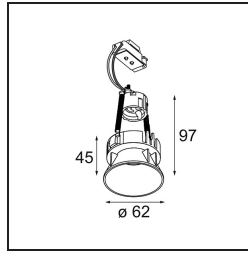

Specifications

Material	13512680
Light Source Type	LED GU10
Lamp Included	No
Number of Light Sources	1
Light Direction	Down
Input Voltage	230V
Electrical Class	II
IP Rating	20
Glow wire rating (°C)	850
Indoor/Outdoor	Indoor
Application	Ceiling, Wall
Mounting	Recessed
Cut-out size (mm)	ø68 for Frame Recessed; ø89 for Frame Recessed TrimLess
Mounting depth (mm)	110.0
Adjustability	Not Applicable
Distance to Lighted Object (m)	0,1
Primary Colour & Primary Finish	Black, Chrome
Gross weight (g)	130.0
Remark	<ul style="list-style-type: none"> • Not suitable for installation ≤5km from the coast • Tetrix Recessed Ring or Tube Surface not included • This is not a complete product. Tetrix Recessed Ring or Tube Surface required. • This is not a complete product. Tetrix Recessed Ring or Tube Surface required.