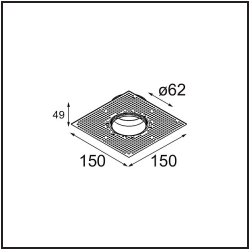

Specifications

Material	13512680
Light Source Type	LED GU10
Lamp Included	No
Number of Light Sources	1
Light Direction	Down
Input Voltage	230V
Electrical Class	II
IP Rating	20
Glow wire rating (°C)	850
Indoor/Outdoor	Indoor
Application	Ceiling, Wall
Mounting	Recessed
Cut-out size (mm)	ø68 for Frame Recessed; ø89 for Frame Recessed TrimLess
Mounting depth (mm)	110.0
Adjustability	Not Applicable
Distance to Lighted Object (m)	0,1
Primary Colour & Primary Finish	Black, Chrome
Gross weight (g)	130.0
Remark	<ul style="list-style-type: none"> • Not suitable for installation ≤5km from the coast • Tetrix Recessed Ring or Tube Surface not included • This is not a complete product. Tetrix Recessed Ring or Tube Surface required. • This is not a complete product. Tetrix Recessed Ring or Tube Surface required.

13510083 Ring Recessed 62 1x IP55 Black Matt
13510038 Ring Recessed 62 1x IP55 White Matt

13515430 Ring Recessed Trimless 62 1x

13515530 Concrete Kit 62 150x150 1x

13515630 Concrete Ring 62 Standard Installation Housing