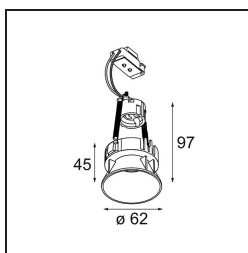

Specifications

Material	13512638
Light Source Type	LED GU10
Lamp Included	No
Number of Light Sources	1
Light Direction	Down
Input Voltage	230V
Electrical Class	II
IP Rating	20
Glow wire rating (°C)	850
Indoor/Outdoor	Indoor
Application	Ceiling, Wall
Mounting	Recessed
Cut-out size (mm)	ø68 for Frame Recessed; ø89 for Frame Recessed TrimLess
Mounting depth (mm)	110.0
Adjustability	Not Applicable
Distance to Lighted Object (m)	0,1
Primary Colour & Primary Finish	White, Matt
Gross weight (g)	130.0
Remark	<ul style="list-style-type: none"> • Tetrix Recessed Ring or Tube Surface not included • This is not a complete product. Tetrix Recessed Ring or Tube Surface required. • This is not a complete product. Tetrix Recessed Ring or Tube Surface required.