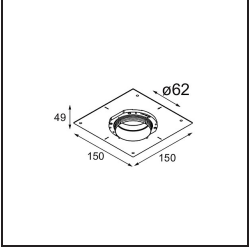

Specifications

Material	13512638
Light Source Type	LED GU10
Lamp Included	No
Number of Light Sources	1
Light Direction	Down
Input Voltage	230V
Electrical Class	II
IP Rating	20
Glow wire rating (°C)	850
Indoor/Outdoor	Indoor
Application	Ceiling, Wall
Mounting	Recessed
Cut-out size (mm)	ø68 for Frame Recessed; ø89 for Frame Recessed TrimLess
Mounting depth (mm)	110.0
Adjustability	Not Applicable
Distance to Lighted Object (m)	0,1
Primary Colour & Primary Finish	White, Matt
Gross weight (g)	130.0
Remark	<ul style="list-style-type: none"> • Tetrix Recessed Ring or Tube Surface not included • This is not a complete product. Tetrix Recessed Ring or Tube Surface required. • This is not a complete product. Tetrix Recessed Ring or Tube Surface required.

Optical Accessories

13515032 Snoot 32 Black Structure
13515038 Snoot 32 White Matt

13515132 Honeycomb 33 Black Structure

13515232 Light Cone 44 Black Structure
13515238 Light Cone 44 White Matt

Installation Accessories

13510083 Ring Recessed 62 1x IP55 Black Matt
13510038 Ring Recessed 62 1x IP55 White Matt

13515430 Ring Recessed Trimless 62 1x

13515530 Concrete Kit 62 150x150 1x

13515630 Concrete Ring 62 Standard Installation Housing