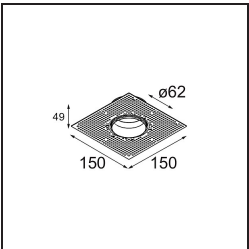

Specifications

Material	13512638
Light Source Type	LED GU10
Lamp Included	No
Number of Light Sources	1
Light Direction	Down
Input Voltage	230V
Electrical Class	II
IP Rating	20
Glow wire rating (°C)	850
Indoor/Outdoor	Indoor
Application	Ceiling, Wall
Mounting	Recessed
Cut-out size (mm)	ø68 for Frame Recessed; ø89 for Frame Recessed TrimLess
Mounting depth (mm)	110.0
Adjustability	Not Applicable
Distance to Lighted Object (m)	0,1
Primary Colour & Primary Finish	White, Matt
Gross weight (g)	130.0
Remark	<ul style="list-style-type: none"> • Tetrix Recessed Ring or Tube Surface not included • This is not a complete product. Tetrix Recessed Ring or Tube Surface required. • This is not a complete product. Tetrix Recessed Ring or Tube Surface required.

13510083 Ring Recessed 62 1x IP55 Black Matt
13510038 Ring Recessed 62 1x IP55 White Matt

13515430 Ring Recessed Trimless 62 1x

13515530 Concrete Kit 62 150x150 1x

13515630 Concrete Ring 62 Standard Installation Housing