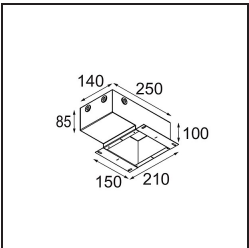

11624030 Installation Housing 140x250x100x210