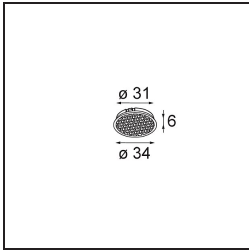

13515132 Honeycomb 33 Black Structure