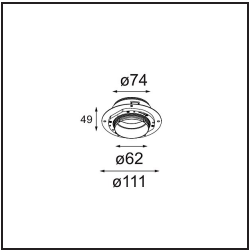

Specifications

Material	13512638
Light Source Type	LED GU10
Lamp Included	No
Number of Light Sources	1
Light Direction	Down
Input Voltage	230V
Electrical Class	II
IP Rating	20
Glow wire rating (°C)	850
Indoor/Outdoor	Indoor
Application	Ceiling, Wall
Mounting	Recessed
Cut-out size (mm)	ø68 for Frame Recessed; ø89 for Frame Recessed TrimLess
Mounting depth (mm)	110.0
Adjustability	Not Applicable
Distance to Lighted Object (m)	0,1
Primary Colour & Primary Finish	White, Matt
Gross weight (g)	130.0
Remark	<ul style="list-style-type: none"> • Tetrix Recessed Ring or Tube Surface not included • This is not a complete product. Tetrix Recessed Ring or Tube Surface required. • This is not a complete product. Tetrix Recessed Ring or Tube Surface required.

Optical Accessories

13515032 Snoot 32 Black Structure
13515038 Snoot 32 White Matt

13515132 Honeycomb 33 Black Structure

13515232 Light Cone 44 Black Structure
13515238 Light Cone 44 White Matt

Installation Accessories

13510083 Ring Recessed 62 1x IP55 Black Matt
13510038 Ring Recessed 62 1x IP55 White Matt

13515430 Ring Recessed Trimless 62 1x

13515530 Concrete Kit 62 150x150 1x

13515630 Concrete Ring 62 Standard Installation Housing