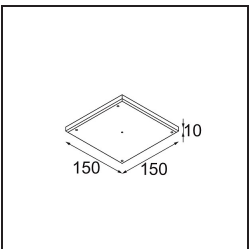

12292630 Gypsum Fibreboard 150x150

Choose a required accessory