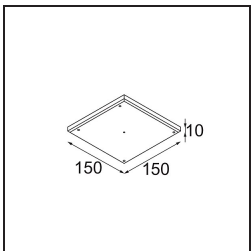

12292630 Gypsum Fibreboard 150x150

■ Kies een vereist accessoire