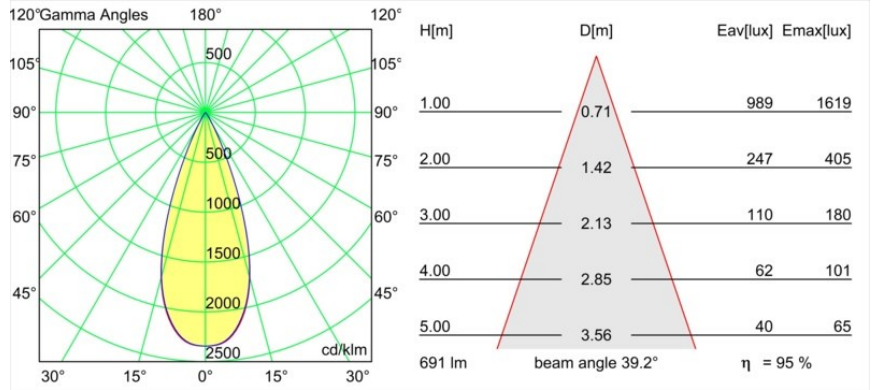

Light distribution & beam diagram