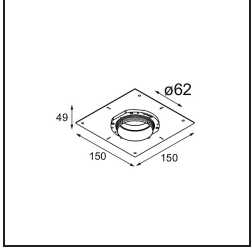

Date
Customer
Project
Type

Tetrix Oblique Recessed 62 lx IP55 LED 4000K Flood DE Black Chrome

Specifications

Material	13512580
Light Source Type	LED
LED Type	BRIDGELUX V8G8
LED technology	LED COB
CRI	Min. 90
Colour Temperature	4000K
Lifetime	L90B10 @50,000 Hours
Lamp Included	Yes
Number of Light Sources	1
CIE flux code	100 100 100 100 96
Binning (SDCM)	2
Light Direction	Down
Optic	Collimator
Measured beam angle (°)	38.4
Input Voltage	Constant Current Driver Required
Electrical Class	III
IP Rating	55
Glow wire rating (°C)	850
Indoor/Outdoor	Indoor
Application	Ceiling, Wall
Mounting	Recessed
Cut-out size (mm)	ø68 for Frame Recessed; ø89 for Frame Recessed TrimLess
Mounting depth (mm)	110.0
Adjustability	Not Applicable
Distance to Lighted Object (m)	0,1
Primary Colour & Primary Finish	Black, Chrome
Gross weight (g)	148.0
Drive current (mA)	350 500
Min. forward voltage (Vf)	13,2 13,7
Max. forward voltage (Vf)	15,0 15,4
Connected load (W)	5,0 7,2
Luminous flux per lamp (lm)	568 763
Efficacy (lm/W)	114 106
Glare rating	12 13

Remark	<ul style="list-style-type: none">• Tetrix Recessed Ring or Tube Surface not included• This is not a complete product. Tetrix Recessed Ring or Tube Surface required.• This is not a complete product. Tetrix Recessed Ring or Tube Surface required.
--------	---

TM30 & CRI diagram

Light distribution & beam diagram

Optical Accessories

13515032 Snoot 32 Black Structure
13515038 Snoot 32 White Matt

13515132 Honeycomb 33 Black Structure

13515232 Light Cone 44 Black Structure
13515238 Light Cone 44 White Matt

Installation Accessories

13510083 Ring Recessed 62 1x IP55 Black Matt
13510038 Ring Recessed 62 1x IP55 White Matt

13515430 Ring Recessed Trimless 62 1x

13515530 Concrete Kit 62 150x150 1x

13515630 Concrete Ring 62 Standard Installation Housing