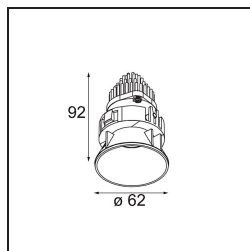

Date
Customer
Project
Type

Tetrix Oblique Recessed 62 lx IP55 LED 4000K Flood DE Black Chrome

Specifications

Material	13512580
Light Source Type	LED
LED Type	BRIDGELUX V8G8
LED technology	LED COB
CRI	Min. 90
Colour Temperature	4000K
Lifetime	L90B10 @50,000 Hours
Lamp Included	Yes
Number of Light Sources	1
CIE flux code	100 100 100 100 96
Binning (SDCM)	2
Light Direction	Down
Optic	Collimator
Measured beam angle (°)	38.4
Input Voltage	Constant Current Driver Required
Electrical Class	III
IP Rating	55
Glow wire rating (°C)	850
Indoor/Outdoor	Indoor
Application	Ceiling, Wall
Mounting	Recessed
Cut-out size (mm)	ø68 for Frame Recessed; ø89 for Frame Recessed TrimLess
Mounting depth (mm)	110.0
Adjustability	Not Applicable
Distance to Lighted Object (m)	0,1
Primary Colour & Primary Finish	Black, Chrome
Gross weight (g)	148.0
Drive current (mA)	350 500
Min. forward voltage (Vf)	13,2 13,7
Max. forward voltage (Vf)	15,0 15,4
Connected load (W)	5,0 7,2
Luminous flux per lamp (lm)	568 763
Efficacy (lm/W)	114 106
Glare rating	12 13

Remark	<ul style="list-style-type: none">• Tetrix Recessed Ring or Tube Surface not included• This is not a complete product. Tetrix Recessed Ring or Tube Surface required.• This is not a complete product. Tetrix Recessed Ring or Tube Surface required.
--------	---