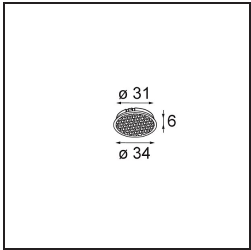

Specifications

Material	13512538
Light Source Type	LED
LED Type	BRIDGELUX V8G8
LED technology	LED COB
CRI	Min. 90
Colour Temperature	4000K
Lifetime	L90B10 @50,000 Hours
Lamp Included	Yes
Number of Light Sources	1
CIE flux code	98 99 100 100 100
Binning (SDCM)	2
Light Direction	Down
Optic	Collimator
Measured beam angle (°)	39.0
Input Voltage	Constant Current Driver Required
Electrical Class	III
IP Rating	55
Glow wire rating (°C)	850
Indoor/Outdoor	Indoor
Application	Ceiling, Wall
Mounting	Recessed
Cut-out size (mm)	ø68 for Frame Recessed; ø89 for Frame Recessed TrimLess
Mounting depth (mm)	110.0
Adjustability	Not Applicable
Distance to Lighted Object (m)	0,1
Primary Colour & Primary Finish	White, Matt
Gross weight (g)	148.0
Drive current (mA)	350 500
Min. forward voltage (Vf)	13,2 13,7
Max. forward voltage (Vf)	15,0 15,4
Connected load (W)	5,0 7,2
Luminous flux per lamp (lm)	588 790
Efficacy (lm/W)	118 110
Glare rating	16 17

Remark	<ul style="list-style-type: none">• Tetrix Recessed Ring or Tube Surface not included• This is not a complete product. Tetrix Recessed Ring or Tube Surface required.• This is not a complete product. Tetrix Recessed Ring or Tube Surface required.
--------	---

TM30 & CRI diagram

Light distribution & beam diagram

Optical Accessories

13515032 Snoot 32 Black Structure
13515038 Snoot 32 White Matt

13515132 Honeycomb 33 Black Structure

13515232 Light Cone 44 Black Structure
13515238 Light Cone 44 White Matt