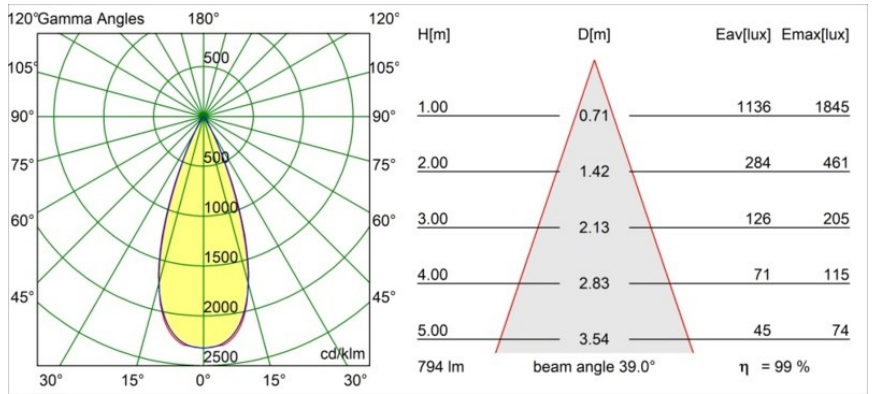

Light distribution & beam diagram