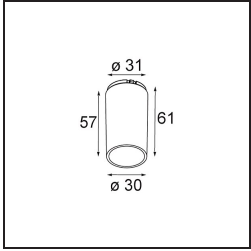

Specifications

Material	13512538
Light Source Type	LED
LED Type	BRIDGELUX V8G8
LED technology	LED COB
CRI	Min. 90
Colour Temperature	4000K
Lifetime	L90B10 @50,000 Hours
Lamp Included	Yes
Number of Light Sources	1
CIE flux code	98 99 100 100 100
Binning (SDCM)	2
Light Direction	Down
Optic	Collimator
Measured beam angle (°)	39.0
Input Voltage	Constant Current Driver Required
Electrical Class	III
IP Rating	55
Glow wire rating (°C)	850
Indoor/Outdoor	Indoor
Application	Ceiling, Wall
Mounting	Recessed
Cut-out size (mm)	ø68 for Frame Recessed; ø89 for Frame Recessed TrimLess
Mounting depth (mm)	110.0
Adjustability	Not Applicable
Distance to Lighted Object (m)	0,1
Primary Colour & Primary Finish	White, Matt
Gross weight (g)	148.0
Drive current (mA)	350 500
Min. forward voltage (Vf)	13,2 13,7
Max. forward voltage (Vf)	15,0 15,4
Connected load (W)	5,0 7,2
Luminous flux per lamp (lm)	588 790
Efficacy (lm/W)	118 110
Glare rating	16 17

Remark	<ul style="list-style-type: none">• Tetrix Recessed Ring or Tube Surface not included• This is not a complete product. Tetrix Recessed Ring or Tube Surface required.• This is not a complete product. Tetrix Recessed Ring or Tube Surface required.
--------	---

TM30 & CRI diagram

Light distribution & beam diagram

Optical Accessories

13515032 Snoot 32 Black Structure
13515038 Snoot 32 White Matt

13515132 Honeycomb 33 Black Structure

13515232 Light Cone 44 Black Structure
13515238 Light Cone 44 White Matt