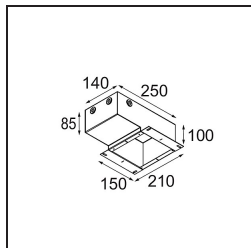

11624030 Installation Housing 140x250x100x210