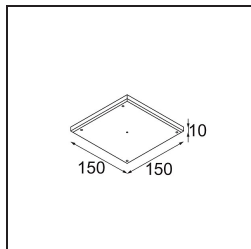

12292630 Gypsum Fibreboard 150x150

■ Kies een vereist accessoire