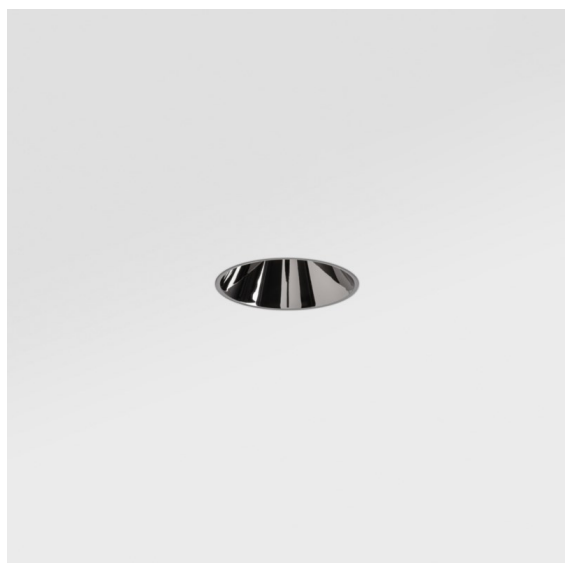

Date
Customer
Project
Type

Tetrix Oblique Recessed 62 1x IP55 LED 4000K Medium DE Black Chrome

Specifications

Material	13512480
Light Source Type	LED
LED Type	BRIDGELUX V8G8
LED technology	LED COB
CRI	Min. 90
Colour Temperature	4000K
Lifetime	L90B10 @50,000 Hours
Lamp Included	Yes
Number of Light Sources	1
CIE flux code	100 100 100 100 93
Binning (SDCM)	2
Light Direction	Down
Optic	Collimator
Measured beam angle (°)	25.2
Input Voltage	Constant Current Driver Required
Electrical Class	III
IP Rating	55
Glow wire rating (°C)	850
Indoor/Outdoor	Indoor
Application	Ceiling, Wall
Mounting	Recessed
Cut-out size (mm)	ø68 for Frame Recessed; ø89 for Frame Recessed TrimLess
Mounting depth (mm)	110.0
Adjustability	Not Applicable
Distance to Lighted Object (m)	0,1
Primary Colour & Primary Finish	Black, Chrome
Gross weight (g)	148.0
Drive current (mA)	350 500
Min. forward voltage (Vf)	13,2 13,7
Max. forward voltage (Vf)	15,0 15,4
Connected load (W)	5,0 7,2
Luminous flux per lamp (lm)	530 710
Efficacy (lm/W)	106 99
Glare rating	8 9

Playing with pieces, fitting them together in all kinds of intricate ways. Tetrix invites you to give it your personal touch with design options and accessories. It's versatile, fits everywhere, and is a breeze to install.

Remark	<ul style="list-style-type: none">• Tetrix Recessed Ring or Tube Surface not included• This is not a complete product. Tetrix Recessed Ring or Tube Surface required.• This is not a complete product. Tetrix Recessed Ring or Tube Surface required.
--------	---------------------------------------------------------------------------------------------------------------------------------------------------------------------------------------------------------------------------------------------------------------------------------------