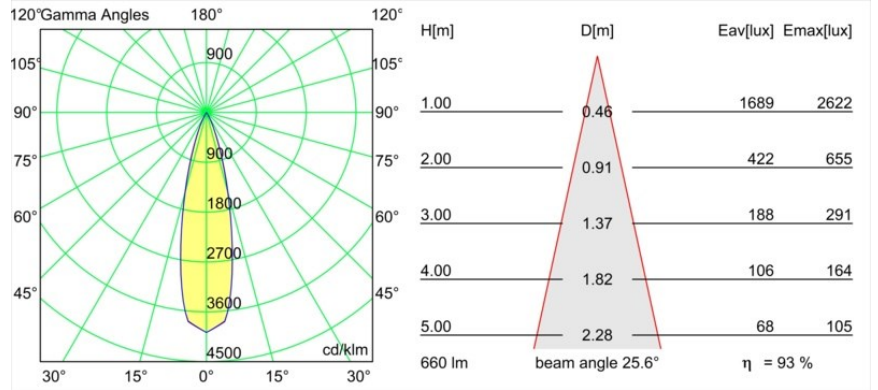

Light distribution & beam diagram