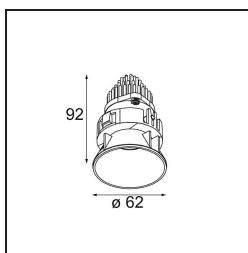

Date
Customer
Project
Type

Tetrix Oblique Recessed 62 1x IP55 LED 4000K Medium DE Black Chrome

Specifications

Material	13512480
Light Source Type	LED
LED Type	BRIDGELUX V8G8
LED technology	LED COB
CRI	Min. 90
Colour Temperature	4000K
Lifetime	L90B10 @50,000 Hours
Lamp Included	Yes
Number of Light Sources	1
CIE flux code	100 100 100 100 93
Binning (SDCM)	2
Light Direction	Down
Optic	Collimator
Measured beam angle (°)	25.2
Input Voltage	Constant Current Driver Required
Electrical Class	III
IP Rating	55
Glow wire rating (°C)	850
Indoor/Outdoor	Indoor
Application	Ceiling, Wall
Mounting	Recessed
Cut-out size (mm)	ø68 for Frame Recessed; ø89 for Frame Recessed TrimLess
Mounting depth (mm)	110.0
Adjustability	Not Applicable
Distance to Lighted Object (m)	0,1
Primary Colour & Primary Finish	Black, Chrome
Gross weight (g)	148.0
Drive current (mA)	350 500
Min. forward voltage (Vf)	13,2 13,7
Max. forward voltage (Vf)	15,0 15,4
Connected load (W)	5,0 7,2
Luminous flux per lamp (lm)	530 710
Efficacy (lm/W)	106 99
Glare rating	8 9

Remark	<ul style="list-style-type: none">• Tetrix Recessed Ring or Tube Surface not included• This is not a complete product. Tetrix Recessed Ring or Tube Surface required.• This is not a complete product. Tetrix Recessed Ring or Tube Surface required.
--------	---------------------------------------------------------------------------------------------------------------------------------------------------------------------------------------------------------------------------------------------------------------------------------------