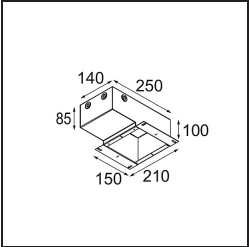

■ **11624030** Installation Housing 140x250x100x210