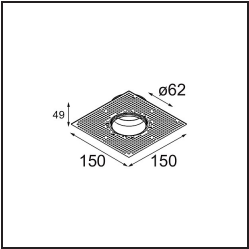

Specifications

Material	13512438
Light Source Type	LED
LED Type	BRIDGELUX V8G8
LED technology	LED COB
CRI	Min. 90
Colour Temperature	4000K
Lifetime	L90B10 @50,000 Hours
Lamp Included	Yes
Number of Light Sources	1
CIE flux code	98 99 100 100 97
Binning (SDCM)	2
Light Direction	Down
Optic	Collimator
Measured beam angle (°)	24.9
Input Voltage	Constant Current Driver Required
Electrical Class	III
IP Rating	55
Glow wire rating (°C)	850
Indoor/Outdoor	Indoor
Application	Ceiling, Wall
Mounting	Recessed
Cut-out size (mm)	ø68 for Frame Recessed; ø89 for Frame Recessed TrimLess
Mounting depth (mm)	110.0
Adjustability	Not Applicable
Distance to Lighted Object (m)	0,1
Primary Colour & Primary Finish	White, Matt
Gross weight (g)	148.0
Drive current (mA)	350 500
Min. forward voltage (Vf)	13,2 13,7
Max. forward voltage (Vf)	15,0 15,4
Connected load (W)	5,0 7,2
Luminous flux per lamp (lm)	547 734
Efficacy (lm/W)	109 102
Glare rating	16 17

TM30 & CRI diagram

Light distribution & beam diagram

Optical Accessories

13515032 Snoot 32 Black Structure
13515038 Snoot 32 White Matt

13515132 Honeycomb 33 Black Structure

13515232 Light Cone 44 Black Structure
13515238 Light Cone 44 White Matt

Installation Accessories

13510083 Ring Recessed 62 1x IP55 Black Matt
13510038 Ring Recessed 62 1x IP55 White Matt

13515430 Ring Recessed Trimless 62 1x

■ **13515530** Concrete Kit 62 150x150 1x

■ **13515630** Concrete Ring 62 Standard Installation Housing