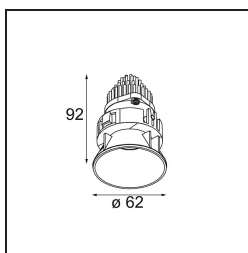

**Specifications**

Material	13512438
Light Source Type	LED
LED Type	BRIDGELUX V8G8
LED technology	LED COB
CRI	Min. 90
Colour Temperature	4000K
Lifetime	L90B10 @50,000 Hours
Lamp Included	Yes
Number of Light Sources	1
CIE flux code	98 99 100 100 97
Binning (SDCM)	2
Light Direction	Down
Optic	Collimator
Measured beam angle (°)	24.9
Input Voltage	Constant Current Driver Required
Electrical Class	III
IP Rating	55
Glow wire rating (°C)	850
Indoor/Outdoor	Indoor
Application	Ceiling, Wall
Mounting	Recessed
Cut-out size (mm)	ø68 for Frame Recessed; ø89 for Frame Recessed TrimLess
Mounting depth (mm)	110.0
Adjustability	Not Applicable
Distance to Lighted Object (m)	0,1
Primary Colour & Primary Finish	White, Matt
Gross weight (g)	148.0
Drive current (mA)	350      500
Min. forward voltage (Vf)	13,2      13,7
Max. forward voltage (Vf)	15,0      15,4
Connected load (W)	5,0      7,2
Luminous flux per lamp (lm)	547      734
Efficacy (lm/W)	109      102
Glare rating	16      17

---

Remark	<ul style="list-style-type: none"><li>• Tetrix Recessed Ring or Tube Surface not included</li><li>• This is not a complete product. Tetrix Recessed Ring or Tube Surface required.</li><li>• This is not a complete product. Tetrix Recessed Ring or Tube Surface required.</li></ul>
--------	---