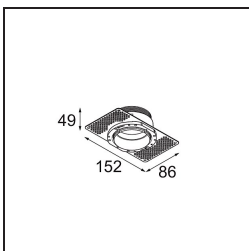

Specifications

Material	13512438
Light Source Type	LED
LED Type	BRIDGELUX V8G8
LED technology	LED COB
CRI	Min. 90
Colour Temperature	4000K
Lifetime	L90B10 @50,000 Hours
Lamp Included	Yes
Number of Light Sources	1
CIE flux code	98 99 100 100 97
Binning (SDCM)	2
Light Direction	Down
Optic	Collimator
Measured beam angle (°)	24.9
Input Voltage	Constant Current Driver Required
Electrical Class	III
IP Rating	55
Glow wire rating (°C)	850
Indoor/Outdoor	Indoor
Application	Ceiling, Wall
Mounting	Recessed
Cut-out size (mm)	ø68 for Frame Recessed; ø89 for Frame Recessed TrimLess
Mounting depth (mm)	110.0
Adjustability	Not Applicable
Distance to Lighted Object (m)	0,1
Primary Colour & Primary Finish	White, Matt
Gross weight (g)	148.0
Drive current (mA)	350 500
Min. forward voltage (Vf)	13,2 13,7
Max. forward voltage (Vf)	15,0 15,4
Connected load (W)	5,0 7,2
Luminous flux per lamp (lm)	547 734
Efficacy (lm/W)	109 102
Glare rating	16 17

Remark	<ul style="list-style-type: none">• Tetrix Recessed Ring or Tube Surface not included• This is not a complete product. Tetrix Recessed Ring or Tube Surface required.• This is not a complete product. Tetrix Recessed Ring or Tube Surface required.
--------	---

TM30 & CRI diagram

Light distribution & beam diagram

Optical Accessories

13515032 Snoot 32 Black Structure
13515038 Snoot 32 White Matt

13515132 Honeycomb 33 Black Structure

13515232 Light Cone 44 Black Structure
13515238 Light Cone 44 White Matt

Installation Accessories

13510083 Ring Recessed 62 1x IP55 Black Matt
13510038 Ring Recessed 62 1x IP55 White Matt

13515430 Ring Recessed Trimless 62 1x

■ **13515530** Concrete Kit 62 150x150 1x

■ **13515630** Concrete Ring 62 Standard Installation Housing