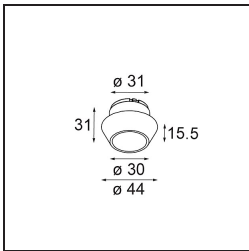

Specifications

Material	13512438
Light Source Type	LED
LED Type	BRIDGELUX V8G8
LED technology	LED COB
CRI	Min. 90
Colour Temperature	4000K
Lifetime	L90B10 @50,000 Hours
Lamp Included	Yes
Number of Light Sources	1
CIE flux code	98 99 100 100 97
Binning (SDCM)	2
Light Direction	Down
Optic	Collimator
Measured beam angle (°)	24.9
Input Voltage	Constant Current Driver Required
Electrical Class	III
IP Rating	55
Glow wire rating (°C)	850
Indoor/Outdoor	Indoor
Application	Ceiling, Wall
Mounting	Recessed
Cut-out size (mm)	ø68 for Frame Recessed; ø89 for Frame Recessed TrimLess
Mounting depth (mm)	110.0
Adjustability	Not Applicable
Distance to Lighted Object (m)	0,1
Primary Colour & Primary Finish	White, Matt
Gross weight (g)	148.0
Drive current (mA)	350 500
Min. forward voltage (Vf)	13,2 13,7
Max. forward voltage (Vf)	15,0 15,4
Connected load (W)	5,0 7,2
Luminous flux per lamp (lm)	547 734
Efficacy (lm/W)	109 102
Glare rating	16 17

Remark	<ul style="list-style-type: none">• Tetrix Recessed Ring or Tube Surface not included• This is not a complete product. Tetrix Recessed Ring or Tube Surface required.• This is not a complete product. Tetrix Recessed Ring or Tube Surface required.
--------	---

TM30 & CRI diagram

Light distribution & beam diagram

Optical Accessories

13515032 Snoot 32 Black Structure
13515038 Snoot 32 White Matt

13515132 Honeycomb 33 Black Structure

13515232 Light Cone 44 Black Structure
13515238 Light Cone 44 White Matt