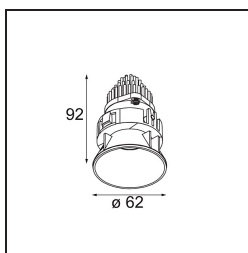

Specifications

Material	13512438
Light Source Type	LED
LED Type	BRIDGELUX V8G8
LED technology	LED COB
CRI	Min. 90
Colour Temperature	4000K
Lifetime	L90B10 @50,000 Hours
Lamp Included	Yes
Number of Light Sources	1
CIE flux code	98 99 100 100 97
Binning (SDCM)	2
Light Direction	Down
Optic	Collimator
Measured beam angle (°)	24.9
Input Voltage	Constant Current Driver Required
Electrical Class	III
IP Rating	55
Glow wire rating (°C)	850
Indoor/Outdoor	Indoor
Application	Ceiling, Wall
Mounting	Recessed
Cut-out size (mm)	ø68 for Frame Recessed; ø89 for Frame Recessed TrimLess
Mounting depth (mm)	110.0
Adjustability	Not Applicable
Distance to Lighted Object (m)	0,1
Primary Colour & Primary Finish	White, Matt
Gross weight (g)	148.0
Drive current (mA)	350 500
Min. forward voltage (Vf)	13,2 13,7
Max. forward voltage (Vf)	15,0 15,4
Connected load (W)	5,0 7,2
Luminous flux per lamp (lm)	547 734
Efficacy (lm/W)	109 102
Glare rating	16 17

Remark	<ul style="list-style-type: none">• Tetrix Recessed Ring or Tube Surface not included• This is not a complete product. Tetrix Recessed Ring or Tube Surface required.• This is not a complete product. Tetrix Recessed Ring or Tube Surface required.
--------	---