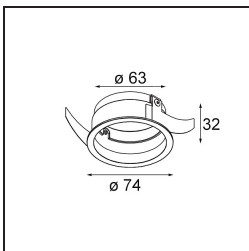

Specifications

Material	13512438
Light Source Type	LED
LED Type	BRIDGELUX V8G8
LED technology	LED COB
CRI	Min. 90
Colour Temperature	4000K
Lifetime	L90B10 @50,000 Hours
Lamp Included	Yes
Number of Light Sources	1
CIE flux code	98 99 100 100 97
Binning (SDCM)	2
Light Direction	Down
Optic	Collimator
Measured beam angle (°)	24.9
Input Voltage	Constant Current Driver Required
Electrical Class	III
IP Rating	55
Glow wire rating (°C)	850
Indoor/Outdoor	Indoor
Application	Ceiling, Wall
Mounting	Recessed
Cut-out size (mm)	ø68 for Frame Recessed; ø89 for Frame Recessed TrimLess
Mounting depth (mm)	110.0
Adjustability	Not Applicable
Distance to Lighted Object (m)	0,1
Primary Colour & Primary Finish	White, Matt
Gross weight (g)	148.0
Drive current (mA)	350 500
Min. forward voltage (Vf)	13,2 13,7
Max. forward voltage (Vf)	15,0 15,4
Connected load (W)	5,0 7,2
Luminous flux per lamp (lm)	547 734
Efficacy (lm/W)	109 102
Glare rating	16 17

Remark	<ul style="list-style-type: none">• Tetrix Recessed Ring or Tube Surface not included• This is not a complete product. Tetrix Recessed Ring or Tube Surface required.• This is not a complete product. Tetrix Recessed Ring or Tube Surface required.
--------	---

TM30 & CRI diagram

Light distribution & beam diagram

Optical Accessories

13515032 Snoot 32 Black Structure
13515038 Snoot 32 White Matt

13515132 Honeycomb 33 Black Structure

13515232 Light Cone 44 Black Structure
13515238 Light Cone 44 White Matt

Installation Accessories

13510083 Ring Recessed 62 1x IP55 Black Matt
13510038 Ring Recessed 62 1x IP55 White Matt

13515430 Ring Recessed Trimless 62 1x

■ **13515530** Concrete Kit 62 150x150 1x

■ **13515630** Concrete Ring 62 Standard Installation Housing