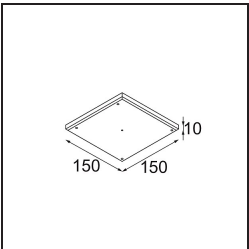

■ **12292630** Gypsum Fibreboard 150x150

■ Choose a required accessory