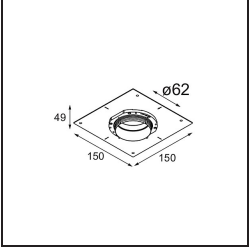

Specifications

Material	13512438
Light Source Type	LED
LED Type	BRIDGELUX V8G8
LED technology	LED COB
CRI	Min. 90
Colour Temperature	4000K
Lifetime	L90B10 @50,000 Hours
Lamp Included	Yes
Number of Light Sources	1
CIE flux code	98 99 100 100 97
Binning (SDCM)	2
Light Direction	Down
Optic	Collimator
Measured beam angle (°)	24.9
Input Voltage	Constant Current Driver Required
Electrical Class	III
IP Rating	55
Glow wire rating (°C)	850
Indoor/Outdoor	Indoor
Application	Ceiling, Wall
Mounting	Recessed
Cut-out size (mm)	ø68 for Frame Recessed; ø89 for Frame Recessed TrimLess
Mounting depth (mm)	110.0
Adjustability	Not Applicable
Distance to Lighted Object (m)	0,1
Primary Colour & Primary Finish	White, Matt
Gross weight (g)	148.0
Drive current (mA)	350 500
Min. forward voltage (Vf)	13,2 13,7
Max. forward voltage (Vf)	15,0 15,4
Connected load (W)	5,0 7,2
Luminous flux per lamp (lm)	547 734
Efficacy (lm/W)	109 102
Glare rating	16 17

Remark	<ul style="list-style-type: none">• Tetrix Recessed Ring or Tube Surface not included• This is not a complete product. Tetrix Recessed Ring or Tube Surface required.• This is not a complete product. Tetrix Recessed Ring or Tube Surface required.
--------	---

TM30 & CRI diagram

Light distribution & beam diagram

Optical Accessories

13515032 Snoot 32 Black Structure
13515038 Snoot 32 White Matt

13515132 Honeycomb 33 Black Structure

13515232 Light Cone 44 Black Structure
13515238 Light Cone 44 White Matt

Installation Accessories

13510083 Ring Recessed 62 1x IP55 Black Matt
13510038 Ring Recessed 62 1x IP55 White Matt

13515430 Ring Recessed Trimless 62 1x

■ **13515530** Concrete Kit 62 150x150 1x

■ **13515630** Concrete Ring 62 Standard Installation Housing