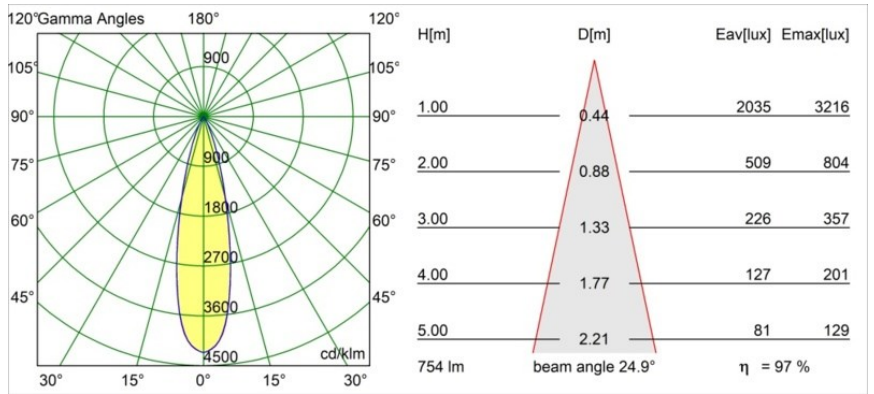

Light distribution & beam diagram