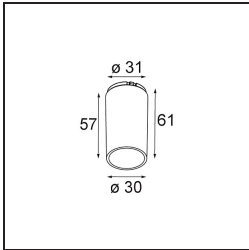

Specifications

Material	13512438
Light Source Type	LED
LED Type	BRIDGELUX V8G8
LED technology	LED COB
CRI	Min. 90
Colour Temperature	4000K
Lifetime	L90B10 @50,000 Hours
Lamp Included	Yes
Number of Light Sources	1
CIE flux code	98 99 100 100 97
Binning (SDCM)	2
Light Direction	Down
Optic	Collimator
Measured beam angle (°)	24.9
Input Voltage	Constant Current Driver Required
Electrical Class	III
IP Rating	55
Glow wire rating (°C)	850
Indoor/Outdoor	Indoor
Application	Ceiling, Wall
Mounting	Recessed
Cut-out size (mm)	ø68 for Frame Recessed; ø89 for Frame Recessed TrimLess
Mounting depth (mm)	110.0
Adjustability	Not Applicable
Distance to Lighted Object (m)	0,1
Primary Colour & Primary Finish	White, Matt
Gross weight (g)	148.0
Drive current (mA)	350 500
Min. forward voltage (Vf)	13,2 13,7
Max. forward voltage (Vf)	15,0 15,4
Connected load (W)	5,0 7,2
Luminous flux per lamp (lm)	547 734
Efficacy (lm/W)	109 102
Glare rating	16 17

Remark	<ul style="list-style-type: none">• Tetrix Recessed Ring or Tube Surface not included• This is not a complete product. Tetrix Recessed Ring or Tube Surface required.• This is not a complete product. Tetrix Recessed Ring or Tube Surface required.
--------	---

TM30 & CRI diagram

Light distribution & beam diagram

Optical Accessories

13515032 Snoot 32 Black Structure
13515038 Snoot 32 White Matt

13515132 Honeycomb 33 Black Structure

13515232 Light Cone 44 Black Structure
13515238 Light Cone 44 White Matt