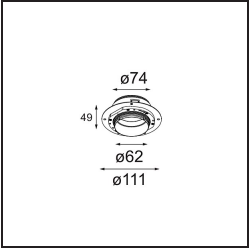

Specifications

Material	13512438
Light Source Type	LED
LED Type	BRIDGELUX V8G8
LED technology	LED COB
CRI	Min. 90
Colour Temperature	4000K
Lifetime	L90B10 @50,000 Hours
Lamp Included	Yes
Number of Light Sources	1
CIE flux code	98 99 100 100 97
Binning (SDCM)	2
Light Direction	Down
Optic	Collimator
Measured beam angle (°)	24.9
Input Voltage	Constant Current Driver Required
Electrical Class	III
IP Rating	55
Glow wire rating (°C)	850
Indoor/Outdoor	Indoor
Application	Ceiling, Wall
Mounting	Recessed
Cut-out size (mm)	ø68 for Frame Recessed; ø89 for Frame Recessed TrimLess
Mounting depth (mm)	110.0
Adjustability	Not Applicable
Distance to Lighted Object (m)	0,1
Primary Colour & Primary Finish	White, Matt
Gross weight (g)	148.0
Drive current (mA)	350 500
Min. forward voltage (Vf)	13,2 13,7
Max. forward voltage (Vf)	15,0 15,4
Connected load (W)	5,0 7,2
Luminous flux per lamp (lm)	547 734
Efficacy (lm/W)	109 102
Glare rating	16 17

TM30 & CRI diagram

Light distribution & beam diagram

Optical Accessories

13515032 Snoot 32 Black Structure
13515038 Snoot 32 White Matt

13515132 Honeycomb 33 Black Structure

13515232 Light Cone 44 Black Structure
13515238 Light Cone 44 White Matt

Installation Accessories

13510083 Ring Recessed 62 1x IP55 Black Matt
13510038 Ring Recessed 62 1x IP55 White Matt

13515430 Ring Recessed Trimless 62 1x

■ **13515530** Concrete Kit 62 150x150 1x

■ **13515630** Concrete Ring 62 Standard Installation Housing