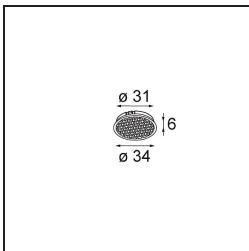

Specifications

Material	13512438
Light Source Type	LED
LED Type	BRIDGELUX V8G8
LED technology	LED COB
CRI	Min. 90
Colour Temperature	4000K
Lifetime	L90B10 @50,000 Hours
Lamp Included	Yes
Number of Light Sources	1
CIE flux code	98 99 100 100 97
Binning (SDCM)	2
Light Direction	Down
Optic	Collimator
Measured beam angle (°)	24.9
Input Voltage	Constant Current Driver Required
Electrical Class	III
IP Rating	55
Glow wire rating (°C)	850
Indoor/Outdoor	Indoor
Application	Ceiling, Wall
Mounting	Recessed
Cut-out size (mm)	ø68 for Frame Recessed; ø89 for Frame Recessed TrimLess
Mounting depth (mm)	110.0
Adjustability	Not Applicable
Distance to Lighted Object (m)	0,1
Primary Colour & Primary Finish	White, Matt
Gross weight (g)	148.0
Drive current (mA)	350 500
Min. forward voltage (Vf)	13,2 13,7
Max. forward voltage (Vf)	15,0 15,4
Connected load (W)	5,0 7,2
Luminous flux per lamp (lm)	547 734
Efficacy (lm/W)	109 102
Glare rating	16 17

Remark	<ul style="list-style-type: none">• Tetrix Recessed Ring or Tube Surface not included• This is not a complete product. Tetrix Recessed Ring or Tube Surface required.• This is not a complete product. Tetrix Recessed Ring or Tube Surface required.
--------	---

TM30 & CRI diagram

Light distribution & beam diagram

Optical Accessories

13515032 Snoot 32 Black Structure
13515038 Snoot 32 White Matt

13515132 Honeycomb 33 Black Structure

13515232 Light Cone 44 Black Structure
13515238 Light Cone 44 White Matt