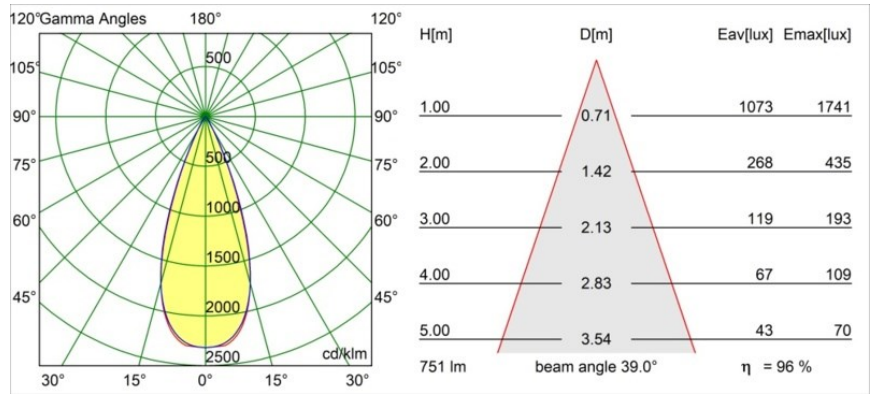

Light distribution & beam diagram