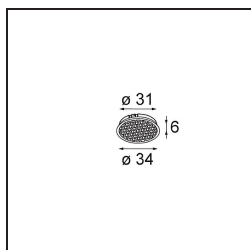

13515132 Honeycomb 33 Black Structure