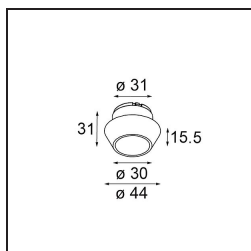

### Specifications

Material	13512383
Light Source Type	LED
LED Type	BRIDGELUX V8G8
LED technology	LED COB
CRI	Min. 90
Colour Temperature	3000K
Lifetime	L90B10 @50,000 Hours
Lamp Included	Yes
Number of Light Sources	1
CIE flux code	100 100 100 100 97
Binning (SDCM)	2
Light Direction	Down
Optic	Collimator
Measured beam angle (°)	39.0
Input Voltage	Constant Current Driver Required
Electrical Class	III
IP Rating	55
Glow wire rating (°C)	850
Indoor/Outdoor	Indoor
Application	Ceiling, Wall
Mounting	Recessed
Cut-out size (mm)	ø68 for Frame Recessed; ø89 for Frame Recessed TrimLess
Mounting depth (mm)	110.0
Adjustability	Not Applicable
Distance to Lighted Object (m)	0,1
Primary Colour & Primary Finish	Black, Matt
Gross weight (g)	148.0
Drive current (mA)	350      500
Min. forward voltage (Vf)	13,2      13,7
Max. forward voltage (Vf)	15,0      15,4
Connected load (W)	5,0      7,2
Delivered lumens (lm)	542      727
Efficacy (lm/W)	108      101
Glare rating	11      12
Remark	• Tetrix Recessed Ring or Tube Surface not

included

- This is not a complete product. Tetrix Recessed Ring or Tube Surface required.
  - This is not a complete product. Tetrix Recessed Ring or Tube Surface required.
-

**TM30 & CRI diagram**

**Light distribution & beam diagram**

Diagrams

**Optical Accessories**

**13515032** Snoot 32 Black Structure  
**13515038** Snoot 32 White Matt

**13515132** Honeycomb 33 Black Structure

**13515232** Light Cone 44 Black Structure  
**13515238** Light Cone 44 White Matt