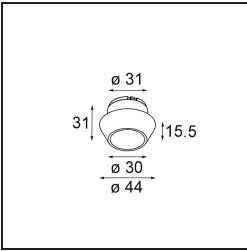

**Specifications**

Material	13512383
Light Source Type	LED
LED Type	BRIDGELUX V8G8
LED technology	LED COB
CRI	Min. 90
Colour Temperature	3000K
Lifetime	L90B10 @50,000 Hours
Lamp Included	Yes
Number of Light Sources	1
CIE flux code	100 100 100 100 97
Binning (SDCM)	2
Light Direction	Down
Optic	Collimator
Measured beam angle (°)	39.0
Input Voltage	Constant Current Driver Required
Electrical Class	III
IP Rating	55
Glow wire rating (°C)	850
Indoor/Outdoor	Indoor
Application	Ceiling, Wall
Mounting	Recessed
Cut-out size (mm)	ø68 for Frame Recessed; ø89 for Frame Recessed TrimLess
Mounting depth (mm)	110.0
Adjustability	Not Applicable
Distance to Lighted Object (m)	0,1
Primary Colour & Primary Finish	Black, Matt
Gross weight (g)	148.0
Drive current (mA)	350      500
Min. forward voltage (Vf)	13,2      13,7
Max. forward voltage (Vf)	15,0      15,4
Connected load (W)	5,0      7,2
Luminous flux per lamp (lm)	542      727
Efficacy (lm/W)	108      101
Glare rating	11      12

---

Remark

- Tetrix Recessed Ring or Tube Surface not included
  - This is not a complete product. Tetrix Recessed Ring or Tube Surface required.
  - This is not a complete product. Tetrix Recessed Ring or Tube Surface required.
-

**TM30 & CRI diagram**

**Light distribution & beam diagram**

**Optical Accessories**

**13515032** Snoot 32 Black Structure  
**13515038** Snoot 32 White Matt

**13515132** Honeycomb 33 Black Structure

**13515232** Light Cone 44 Black Structure  
**13515238** Light Cone 44 White Matt