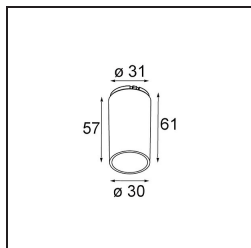

Optical Accessories

13515032 Snoot 32 Black Structure
13515038 Snoot 32 White Matt