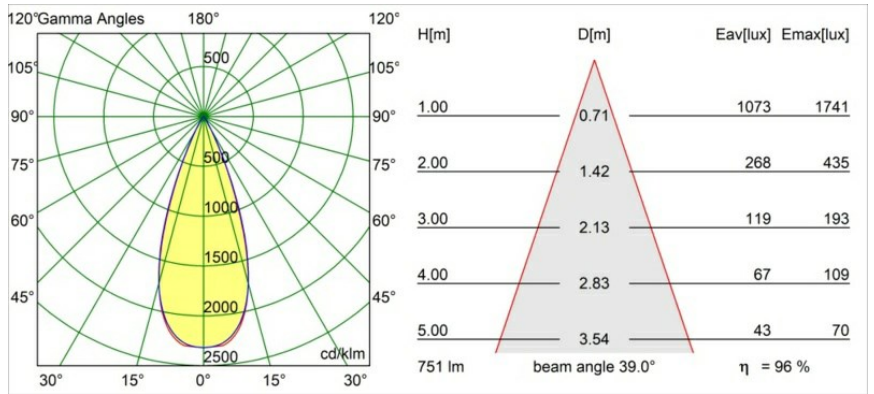

### Specifications

Material	13512383
Light Source Type	LED
LED Type	BRIDGELUX V8G8
LED technology	LED COB
CRI	Min. 90
Colour Temperature	3000K
Lifetime	L90B10 @50,000 Hours
Lamp Included	Yes
Number of Light Sources	1
CIE flux code	100 100 100 100 97
Binning (SDCM)	2
Light Direction	Down
Optic	Collimator
Measured beam angle (°)	39.0
Input Voltage	Constant Current Driver Required
Electrical Class	III
IP Rating	55
Glow wire rating (°C)	850
Indoor/Outdoor	Indoor
Application	Ceiling, Wall
Mounting	Recessed
Cut-out size (mm)	ø68 for Frame Recessed; ø89 for Frame Recessed TrimLess
Mounting depth (mm)	110.0
Adjustability	Not Applicable
Distance to Lighted Object (m)	0,1
Primary Colour & Primary Finish	Black, Matt
Gross weight (g)	148.0
Drive current (mA)	350      500
Min. forward voltage (Vf)	13,2      13,7
Max. forward voltage (Vf)	15,0      15,4
Connected load (W)	5,0      7,2
Delivered lumens (lm)	542      727
Efficacy (lm/W)	108      101
Glare rating	11      12
Remark	• Tetrix Recessed Ring or Tube Surface not

included

- This is not a complete product. Tetrix Recessed Ring or Tube Surface required.
  - This is not a complete product. Tetrix Recessed Ring or Tube Surface required.
-

**TM30 & CRI diagram**

**Light distribution & beam diagram**