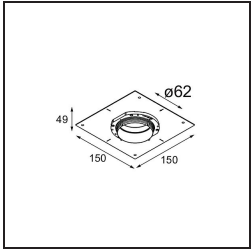

13515530 Concrete Kit 62 150x150 1x