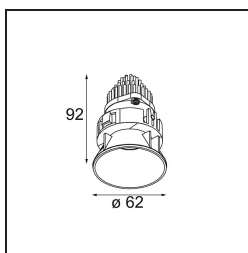

**Specifications**

Material	13512383
Light Source Type	LED
LED Type	BRIDGELUX V8G8
LED technology	LED COB
CRI	Min. 90
Colour Temperature	3000K
Lifetime	L90B10 @50,000 Hours
Lamp Included	Yes
Number of Light Sources	1
CIE flux code	100 100 100 100 97
Binning (SDCM)	2
Light Direction	Down
Optic	Collimator
Measured beam angle (°)	39.0
Input Voltage	Constant Current Driver Required
Electrical Class	III
IP Rating	55
Glow wire rating (°C)	850
Indoor/Outdoor	Indoor
Application	Ceiling, Wall
Mounting	Recessed
Cut-out size (mm)	ø68 for Frame Recessed; ø89 for Frame Recessed TrimLess
Mounting depth (mm)	110.0
Adjustability	Not Applicable
Distance to Lighted Object (m)	0,1
Primary Colour & Primary Finish	Black, Matt
Gross weight (g)	148.0
Drive current (mA)	350      500
Min. forward voltage (Vf)	13,2      13,7
Max. forward voltage (Vf)	15,0      15,4
Connected load (W)	5,0      7,2
Luminous flux per lamp (lm)	542      727
Efficacy (lm/W)	108      101
Glare rating	11      12

---

Remark

- Tetrix Recessed Ring or Tube Surface not included
  - This is not a complete product. Tetrix Recessed Ring or Tube Surface required.
  - This is not a complete product. Tetrix Recessed Ring or Tube Surface required.
-