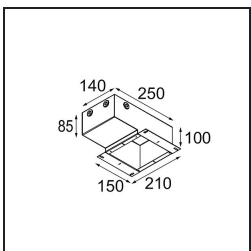

11624030 Installation Housing 140x250x100x210