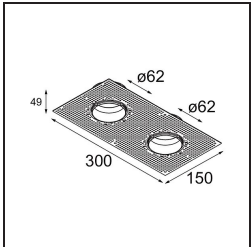

12293330 Plaster Kit Trimless 300x150 - 62 2x