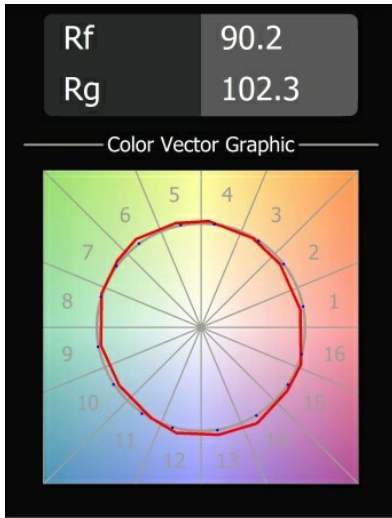

### Specifications

Material	13512383
Light Source Type	LED
LED Type	BRIDGELUX V8G8
LED technology	LED COB
CRI	Min. 90
Colour Temperature	3000K
Lifetime	L90B10 @50,000 Hours
Lamp Included	Yes
Number of Light Sources	1
CIE flux code	100 100 100 100 97
Binning (SDCM)	2
Light Direction	Down
Optic	Collimator
Measured beam angle (°)	39.0
Input Voltage	Constant Current Driver Required
Electrical Class	III
IP Rating	55
Glow wire rating (°C)	850
Indoor/Outdoor	Indoor
Application	Ceiling, Wall
Mounting	Recessed
Cut-out size (mm)	ø68 for Frame Recessed; ø89 for Frame Recessed TrimLess
Mounting depth (mm)	110.0
Adjustability	Not Applicable
Distance to Lighted Object (m)	0,1
Primary Colour & Primary Finish	Black, Matt
Gross weight (g)	148.0
Drive current (mA)	350      500
Min. forward voltage (Vf)	13,2      13,7
Max. forward voltage (Vf)	15,0      15,4
Connected load (W)	5,0      7,2
Delivered lumens (lm)	542      727
Efficacy (lm/W)	108      101
Glare rating	11      12
Remark	• Tetrix Recessed Ring or Tube Surface not

included

- This is not a complete product. Tetrix Recessed Ring or Tube Surface required.
  - This is not a complete product. Tetrix Recessed Ring or Tube Surface required.
-

**TM30 & CRI diagram**

**Light distribution & beam diagram**