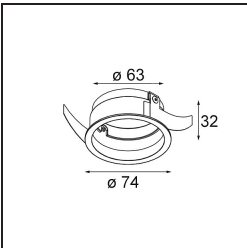

**Specifications**

Material	13512383
Light Source Type	LED
LED Type	BRIDGELUX V8G8
LED technology	LED COB
CRI	Min. 90
Colour Temperature	3000K
Lifetime	L90B10 @50,000 Hours
Lamp Included	Yes
Number of Light Sources	1
CIE flux code	100 100 100 100 97
Binning (SDCM)	2
Light Direction	Down
Optic	Collimator
Measured beam angle (°)	39.0
Input Voltage	Constant Current Driver Required
Electrical Class	III
IP Rating	55
Glow wire rating (°C)	850
Indoor/Outdoor	Indoor
Application	Ceiling, Wall
Mounting	Recessed
Cut-out size (mm)	ø68 for Frame Recessed; ø89 for Frame Recessed TrimLess
Mounting depth (mm)	110.0
Adjustability	Not Applicable
Distance to Lighted Object (m)	0,1
Primary Colour & Primary Finish	Black, Matt
Gross weight (g)	148.0
Drive current (mA)	350      500
Min. forward voltage (Vf)	13,2      13,7
Max. forward voltage (Vf)	15,0      15,4
Connected load (W)	5,0      7,2
Luminous flux per lamp (lm)	542      727
Efficacy (lm/W)	108      101
Glare rating	11      12

---

Remark

- Tetrix Recessed Ring or Tube Surface not included
  - This is not a complete product. Tetrix Recessed Ring or Tube Surface required.
  - This is not a complete product. Tetrix Recessed Ring or Tube Surface required.
-

**TM30 & CRI diagram**

**Light distribution & beam diagram**

**Optical Accessories**

**13515032** Snoot 32 Black Structure  
**13515038** Snoot 32 White Matt

**13515132** Honeycomb 33 Black Structure

**13515232** Light Cone 44 Black Structure  
**13515238** Light Cone 44 White Matt

**Installation Accessories**

**13510083** Ring Recessed 62 1x IP55 Black Matt  
**13510038** Ring Recessed 62 1x IP55 White Matt

**13515430** Ring Recessed Trimless 62 1x

**13515530** Concrete Kit 62 150x150 1x