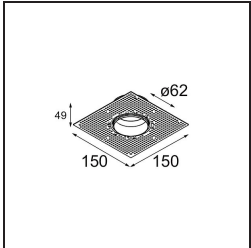

12293230 Plaster Kit Trimless 150x150 - 62 1x