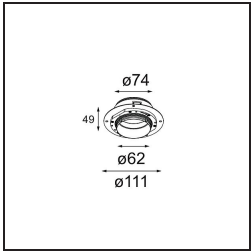

### Specifications

Material	13512383
Light Source Type	LED
LED Type	BRIDGELUX V8G8
LED technology	LED COB
CRI	Min. 90
Colour Temperature	3000K
Lifetime	L90B10 @50,000 Hours
Lamp Included	Yes
Number of Light Sources	1
CIE flux code	100 100 100 100 97
Binning (SDCM)	2
Light Direction	Down
Optic	Collimator
Measured beam angle (°)	39.0
Input Voltage	Constant Current Driver Required
Electrical Class	III
IP Rating	55
Glow wire rating (°C)	850
Indoor/Outdoor	Indoor
Application	Ceiling, Wall
Mounting	Recessed
Cut-out size (mm)	ø68 for Frame Recessed; ø89 for Frame Recessed TrimLess
Mounting depth (mm)	110.0
Adjustability	Not Applicable
Distance to Lighted Object (m)	0,1
Primary Colour & Primary Finish	Black, Matt
Gross weight (g)	148.0
Drive current (mA)	350      500
Min. forward voltage (Vf)	13,2      13,7
Max. forward voltage (Vf)	15,0      15,4
Connected load (W)	5,0      7,2
Delivered lumens (lm)	542      727
Efficacy (lm/W)	108      101
Glare rating	11      12
Remark	• Tetrix Recessed Ring or Tube Surface not

included

- This is not a complete product. Tetrix Recessed Ring or Tube Surface required.
  - This is not a complete product. Tetrix Recessed Ring or Tube Surface required.
-

**TM30 & CRI diagram**

**Light distribution & beam diagram**

Diagrams

**Optical Accessories**

**13515032** Snoot 32 Black Structure  
**13515038** Snoot 32 White Matt

**13515132** Honeycomb 33 Black Structure

**13515232** Light Cone 44 Black Structure  
**13515238** Light Cone 44 White Matt

**Installation Accessories**

**13510083** Ring Recessed 62 1x IP55 Black Matt  
**13510038** Ring Recessed 62 1x IP55 White Matt

**13515430** Ring Recessed Trimless 62 1x

**13515530** Concrete Kit 62 150x150 1x