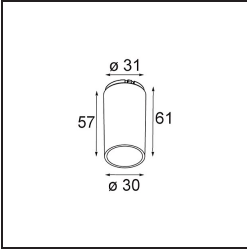

**Specifications**

Material	13512383
Light Source Type	LED
LED Type	BRIDGELUX V8G8
LED technology	LED COB
CRI	Min. 90
Colour Temperature	3000K
Lifetime	L90B10 @50,000 Hours
Lamp Included	Yes
Number of Light Sources	1
CIE flux code	100 100 100 100 97
Binning (SDCM)	2
Light Direction	Down
Optic	Collimator
Measured beam angle (°)	39.0
Input Voltage	Constant Current Driver Required
Electrical Class	III
IP Rating	55
Glow wire rating (°C)	850
Indoor/Outdoor	Indoor
Application	Ceiling, Wall
Mounting	Recessed
Cut-out size (mm)	ø68 for Frame Recessed; ø89 for Frame Recessed TrimLess
Mounting depth (mm)	110.0
Adjustability	Not Applicable
Distance to Lighted Object (m)	0,1
Primary Colour & Primary Finish	Black, Matt
Gross weight (g)	148.0
Drive current (mA)	350      500
Min. forward voltage (Vf)	13,2      13,7
Max. forward voltage (Vf)	15,0      15,4
Connected load (W)	5,0      7,2
Luminous flux per lamp (lm)	542      727
Efficacy (lm/W)	108      101
Glare rating	11      12

---

Remark

- Tetrix Recessed Ring or Tube Surface not included
  - This is not a complete product. Tetrix Recessed Ring or Tube Surface required.
  - This is not a complete product. Tetrix Recessed Ring or Tube Surface required.
-

**TM30 & CRI diagram**

**Light distribution & beam diagram**

**Optical Accessories**

**13515032** Snoot 32 Black Structure  
**13515038** Snoot 32 White Matt

**13515132** Honeycomb 33 Black Structure

**13515232** Light Cone 44 Black Structure  
**13515238** Light Cone 44 White Matt