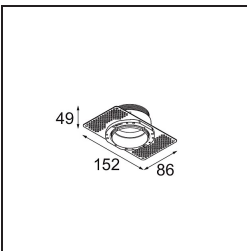

**Specifications**

Material	13512383
Light Source Type	LED
LED Type	BRIDGELUX V8G8
LED technology	LED COB
CRI	Min. 90
Colour Temperature	3000K
Lifetime	L90B10 @50,000 Hours
Lamp Included	Yes
Number of Light Sources	1
CIE flux code	100 100 100 100 97
Binning (SDCM)	2
Light Direction	Down
Optic	Collimator
Measured beam angle (°)	39.0
Input Voltage	Constant Current Driver Required
Electrical Class	III
IP Rating	55
Glow wire rating (°C)	850
Indoor/Outdoor	Indoor
Application	Ceiling, Wall
Mounting	Recessed
Cut-out size (mm)	ø68 for Frame Recessed; ø89 for Frame Recessed TrimLess
Mounting depth (mm)	110.0
Adjustability	Not Applicable
Distance to Lighted Object (m)	0,1
Primary Colour & Primary Finish	Black, Matt
Gross weight (g)	148.0
Drive current (mA)	350      500
Min. forward voltage (Vf)	13,2      13,7
Max. forward voltage (Vf)	15,0      15,4
Connected load (W)	5,0      7,2
Luminous flux per lamp (lm)	542      727
Efficacy (lm/W)	108      101
Glare rating	11      12

---

Remark

- Tetrix Recessed Ring or Tube Surface not included
  - This is not a complete product. Tetrix Recessed Ring or Tube Surface required.
  - This is not a complete product. Tetrix Recessed Ring or Tube Surface required.
-

**TM30 & CRI diagram**

**Light distribution & beam diagram**

**Optical Accessories**

**13515032** Snoot 32 Black Structure  
**13515038** Snoot 32 White Matt

**13515132** Honeycomb 33 Black Structure

**13515232** Light Cone 44 Black Structure  
**13515238** Light Cone 44 White Matt

**Installation Accessories**

**13510083** Ring Recessed 62 1x IP55 Black Matt  
**13510038** Ring Recessed 62 1x IP55 White Matt

**13515430** Ring Recessed Trimless 62 1x

**13515530** Concrete Kit 62 150x150 1x