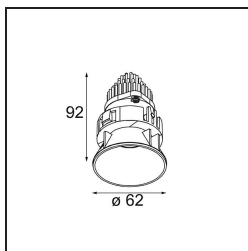

### Specifications

Material	13512383
Light Source Type	LED
LED Type	BRIDGELUX V8G8
LED technology	LED COB
CRI	Min. 90
Colour Temperature	3000K
Lifetime	L90B10 @50,000 Hours
Lamp Included	Yes
Number of Light Sources	1
CIE flux code	100 100 100 100 97
Binning (SDCM)	2
Light Direction	Down
Optic	Collimator
Measured beam angle (°)	39.0
Input Voltage	Constant Current Driver Required
Electrical Class	III
IP Rating	55
Glow wire rating (°C)	850
Indoor/Outdoor	Indoor
Application	Ceiling, Wall
Mounting	Recessed
Cut-out size (mm)	ø68 for Frame Recessed; ø89 for Frame Recessed TrimLess
Mounting depth (mm)	110.0
Adjustability	Not Applicable
Distance to Lighted Object (m)	0,1
Primary Colour & Primary Finish	Black, Matt
Gross weight (g)	148.0
Drive current (mA)	350      500
Min. forward voltage (Vf)	13,2      13,7
Max. forward voltage (Vf)	15,0      15,4
Connected load (W)	5,0      7,2
Delivered lumens (lm)	542      727
Efficacy (lm/W)	108      101
Glare rating	11      12
Remark	• Tetrix Recessed Ring or Tube Surface not

included

- This is not a complete product. Tetrix Recessed Ring or Tube Surface required.
  - This is not a complete product. Tetrix Recessed Ring or Tube Surface required.
-

**TM30 & CRI diagram**

**Light distribution & beam diagram**