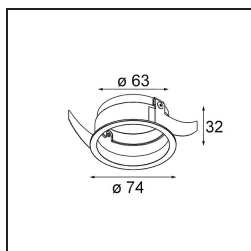

Installation Accessories

13510083 Ring Recessed 62 1x IP55 Black Matt
13510038 Ring Recessed 62 1x IP55 White Matt