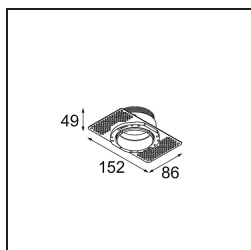

13515430 Ring Recessed Trimless 62 1x