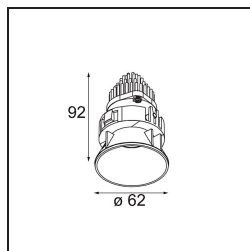

Date
Customer
Project
Type

Tetrix Oblique Recessed 62 lx IP55 LED 3000K Flood DE Black Chrome

Specifications

Material	13512380
Light Source Type	LED
LED Type	BRIDGELUX V8G8
LED technology	LED COB
CRI	Min. 90
Colour Temperature	3000K
Lifetime	L90B10 @50,000 Hours
Lamp Included	Yes
Number of Light Sources	1
CIE flux code	99 100 100 100 96
Binning (SDCM)	2
Light Direction	Down
Optic	Collimator
Measured beam angle (°)	38.4
Input Voltage	Constant Current Driver Required
Electrical Class	III
IP Rating	55
Glow wire rating (°C)	850
Indoor/Outdoor	Indoor
Application	Ceiling, Wall
Mounting	Recessed
Cut-out size (mm)	ø68 for Frame Recessed; ø89 for Frame Recessed TrimLess
Mounting depth (mm)	110.0
Adjustability	Not Applicable
Distance to Lighted Object (m)	0,1
Primary Colour & Primary Finish	Black, Chrome
Gross weight (g)	148.0
Drive current (mA)	350 500
Min. forward voltage (Vf)	13,2 13,7
Max. forward voltage (Vf)	15,0 15,4
Connected load (W)	5,0 7,2
Luminous flux per lamp (lm)	538 722
Efficacy (lm/W)	108 100
Glare rating	12 13

Remark	<ul style="list-style-type: none">• Tetrix Recessed Ring or Tube Surface not included• This is not a complete product. Tetrix Recessed Ring or Tube Surface required.• This is not a complete product. Tetrix Recessed Ring or Tube Surface required.
--------	---