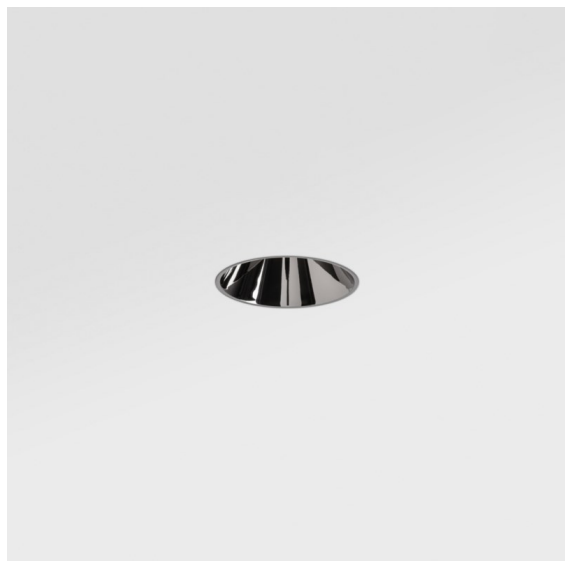

Date
Customer
Project
Type

Tetrix Oblique Recessed 62 lx IP55 LED 3000K Flood DE Black Chrome

Specifications

Material	13512380
Light Source Type	LED
LED Type	BRIDGELUX V8G8
LED technology	LED COB
CRI	Min. 90
Colour Temperature	3000K
Lifetime	L90B10 @50,000 Hours
Lamp Included	Yes
Number of Light Sources	1
CIE flux code	99 100 100 100 96
Binning (SDCM)	2
Light Direction	Down
Optic	Collimator
Measured beam angle (°)	38.4
Input Voltage	Constant Current Driver Required
Electrical Class	III
IP Rating	55
Glow wire rating (°C)	850
Indoor/Outdoor	Indoor
Application	Ceiling, Wall
Mounting	Recessed
Cut-out size (mm)	ø68 for Frame Recessed; ø89 for Frame Recessed TrimLess
Mounting depth (mm)	110.0
Adjustability	Not Applicable
Distance to Lighted Object (m)	0,1
Primary Colour & Primary Finish	Black, Chrome
Gross weight (g)	148.0
Drive current (mA)	350 500
Min. forward voltage (Vf)	13,2 13,7
Max. forward voltage (Vf)	15,0 15,4
Connected load (W)	5,0 7,2
Luminous flux per lamp (lm)	538 722
Efficacy (lm/W)	108 100
Glare rating	12 13

Playing with pieces, fitting them together in all kinds of intricate ways. Tetrix invites you to give it your personal touch with design options and accessories. It's versatile, fits everywhere, and is a breeze to install.

Remark	<ul style="list-style-type: none">• Tetrix Recessed Ring or Tube Surface not included• This is not a complete product. Tetrix Recessed Ring or Tube Surface required.• This is not a complete product. Tetrix Recessed Ring or Tube Surface required.
--------	---

TM30 & CRI diagram

Light distribution & beam diagram

Diagrams

Optical Accessories

13515032 Snoot 32 Black Structure
13515038 Snoot 32 White Matt

13515132 Honeycomb 33 Black Structure

13515232 Light Cone 44 Black Structure
13515238 Light Cone 44 White Matt