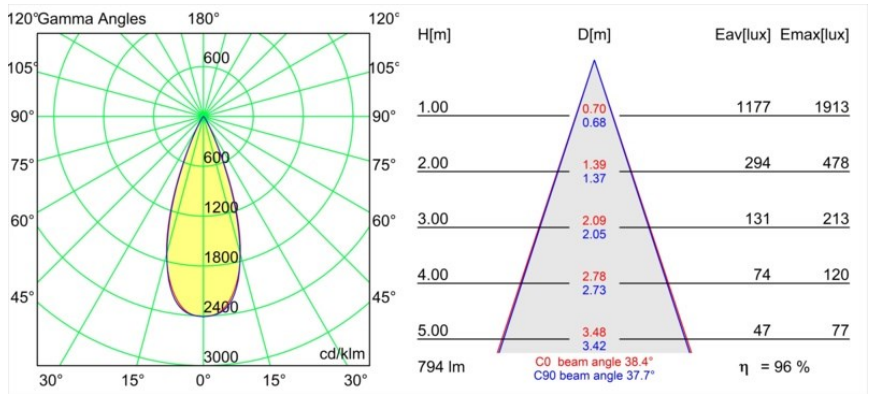

Light distribution & beam diagram