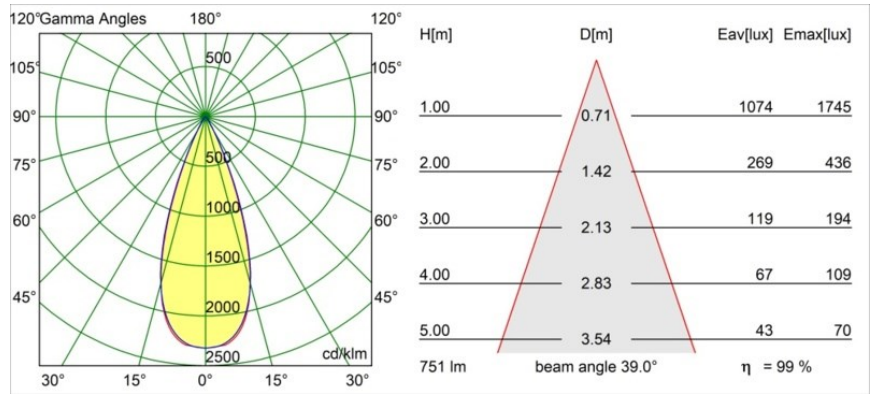

Light distribution & beam diagram