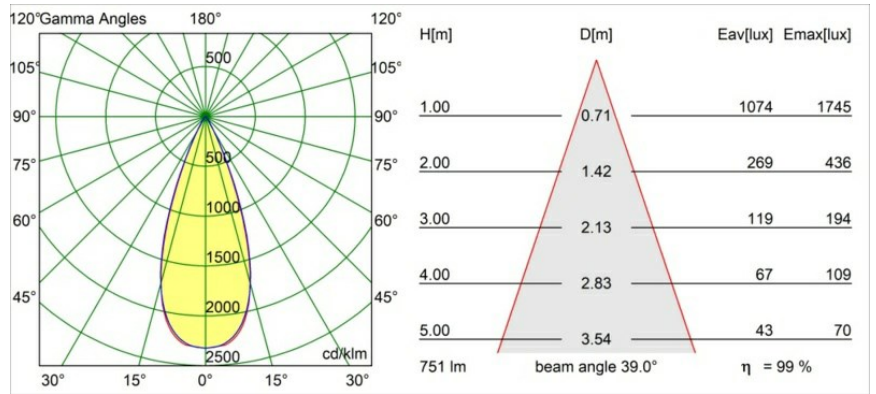

Specifications

Material	13512338
Light Source Type	LED
LED Type	BRIDGELUX V8G8
LED technology	LED COB
CRI	Min. 90
Colour Temperature	3000K
Lifetime	L90B10 @50,000 Hours
Lamp Included	Yes
Number of Light Sources	1
CIE flux code	98 99 100 100 100
Binning (SDCM)	2
Light Direction	Down
Optic	Collimator
Measured beam angle (°)	39.0
Input Voltage	Constant Current Driver Required
Electrical Class	III
IP Rating	55
Glow wire rating (°C)	850
Indoor/Outdoor	Indoor
Application	Ceiling, Wall
Mounting	Recessed
Cut-out size (mm)	ø68 for Frame Recessed; ø89 for Frame Recessed TrimLess
Mounting depth (mm)	110.0
Adjustability	Not Applicable
Distance to Lighted Object (m)	0,1
Primary Colour & Primary Finish	White, Matt
Gross weight (g)	148.0
Drive current (mA)	350 500
Min. forward voltage (Vf)	13,2 13,7
Max. forward voltage (Vf)	15,0 15,4
Connected load (W)	5,0 7,2
Delivered lumens (lm)	557 747
Efficacy (lm/W)	111 104
Glare rating	16 17
Remark	• Tetrix Recessed Ring or Tube Surface not

included

- This is not a complete product. Tetrix Recessed Ring or Tube Surface required.
 - This is not a complete product. Tetrix Recessed Ring or Tube Surface required.
-

TM30 & CRI diagram

Light distribution & beam diagram