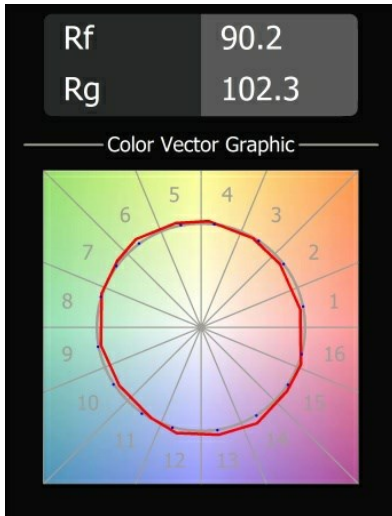

Specifications

Material	13512338
Light Source Type	LED
LED Type	BRIDGELUX V8G8
LED technology	LED COB
CRI	Min. 90
Colour Temperature	3000K
Lifetime	L90B10 @50,000 Hours
Lamp Included	Yes
Number of Light Sources	1
CIE flux code	98 99 100 100 100
Binning (SDCM)	2
Light Direction	Down
Optic	Collimator
Measured beam angle (°)	39.0
Input Voltage	Constant Current Driver Required
Electrical Class	III
IP Rating	55
Glow wire rating (°C)	850
Indoor/Outdoor	Indoor
Application	Ceiling, Wall
Mounting	Recessed
Cut-out size (mm)	ø68 for Frame Recessed; ø89 for Frame Recessed TrimLess
Mounting depth (mm)	110.0
Adjustability	Not Applicable
Distance to Lighted Object (m)	0,1
Primary Colour & Primary Finish	White, Matt
Gross weight (g)	148.0
Drive current (mA)	350 500
Min. forward voltage (Vf)	13,2 13,7
Max. forward voltage (Vf)	15,0 15,4
Connected load (W)	5,0 7,2
Delivered lumens (lm)	557 747
Efficacy (lm/W)	111 104
Glare rating	16 17
Remark	• Tetrix Recessed Ring or Tube Surface not

included

- This is not a complete product. Tetrix Recessed Ring or Tube Surface required.
 - This is not a complete product. Tetrix Recessed Ring or Tube Surface required.
-

TM30 & CRI diagram

Light distribution & beam diagram