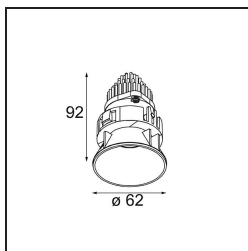

Specifications

Material	13512338
Light Source Type	LED
LED Type	BRIDGELUX V8G8
LED technology	LED COB
CRI	Min. 90
Colour Temperature	3000K
Lifetime	L90B10 @50,000 Hours
Lamp Included	Yes
Number of Light Sources	1
CIE flux code	98 99 100 100 100
Binning (SDCM)	2
Light Direction	Down
Optic	Collimator
Measured beam angle (°)	39.0
Input Voltage	Constant Current Driver Required
Electrical Class	III
IP Rating	55
Glow wire rating (°C)	850
Indoor/Outdoor	Indoor
Application	Ceiling, Wall
Mounting	Recessed
Cut-out size (mm)	ø68 for Frame Recessed; ø89 for Frame Recessed TrimLess
Mounting depth (mm)	110.0
Adjustability	Not Applicable
Distance to Lighted Object (m)	0,1
Primary Colour & Primary Finish	White, Matt
Gross weight (g)	148.0
Drive current (mA)	350 500
Min. forward voltage (Vf)	13,2 13,7
Max. forward voltage (Vf)	15,0 15,4
Connected load (W)	5,0 7,2
Delivered lumens (lm)	557 747
Efficacy (lm/W)	111 104
Glare rating	16 17
Remark	• Tetrix Recessed Ring or Tube Surface not

included

- This is not a complete product. Tetrix Recessed Ring or Tube Surface required.
 - This is not a complete product. Tetrix Recessed Ring or Tube Surface required.
-

TM30 & CRI diagram

Light distribution & beam diagram