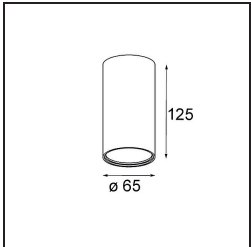

13515738 Tetrix Tube Surface 65 125 1x DE White Matt

13515783 Tetrix Tube Surface 65 125 1x DE Black Matt

Choose a required accessory