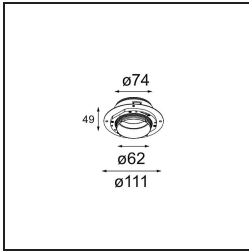

Specifications

Material	13512338
Light Source Type	LED
LED Type	BRIDGELUX V8G8
LED technology	LED COB
CRI	Min. 90
Colour Temperature	3000K
Lifetime	L80B20 @50,000 Hours
Lamp Included	Yes
Number of Light Sources	1
CIE flux code	98 99 100 100 100
Binning (SDCM)	2
Light Direction	Down
Optic	Collimator
Measured beam angle (°)	39.0
Input Voltage	Constant Current Driver Required
Electrical Class	III
IP Rating	55
Glow wire rating (°C)	850
Indoor/Outdoor	Indoor
Application	Ceiling, Wall
Mounting	Recessed
Cut-out size (mm)	ø68 for Frame Recessed; ø89 for Frame Recessed TrimLess
Mounting depth (mm)	110.0
Adjustability	Not Applicable
Distance to Lighted Object (m)	0,1
Primary Colour & Primary Finish	White, Matt
Gross weight (g)	148.0
Drive current (mA)	350 500
Min. forward voltage (Vf)	13,2 13,7
Max. forward voltage (Vf)	15,0 15,4
Connected load (W)	5,0 7,2
Delivered lumens (lm)	557 747
Efficacy (lm/W)	111 104
Glare rating	16 17
Remark	• Tetrix Recessed Ring or Tube Surface not

included

- This is not a complete product. Tetrix Recessed Ring or Tube Surface required.
 - This is not a complete product. Tetrix Recessed Ring or Tube Surface required.
-

TM30 & CRI diagram

Light distribution & beam diagram

Installation Accessories

- 13510083** Ring Recessed 62 1x IP55 Black Matt
- 13510038** Ring Recessed 62 1x IP55 White Matt

- 13515430** Ring Recessed Trimless 62 1x

13515530 Concrete Kit 62 150x150 1x

13515630 Concrete Ring 62 Standard Installation Housing