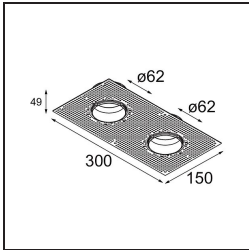

12293330 Plaster Kit Trimless 300x150 - 62 2x