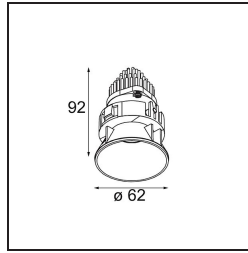

Specifications

Material	13512338
Light Source Type	LED
LED Type	BRIDGELUX V8G8
LED technology	LED COB
CRI	Min. 90
Colour Temperature	3000K
Lifetime	L80B20 @50,000 Hours
Lamp Included	Yes
Number of Light Sources	1
CIE flux code	98 99 100 100 100
Binning (SDCM)	2
Light Direction	Down
Optic	Collimator
Measured beam angle (°)	39.0
Input Voltage	Constant Current Driver Required
Electrical Class	III
IP Rating	55
Glow wire rating (°C)	850
Indoor/Outdoor	Indoor
Application	Ceiling, Wall
Mounting	Recessed
Cut-out size (mm)	ø68 for Frame Recessed; ø89 for Frame Recessed TrimLess
Mounting depth (mm)	110.0
Adjustability	Not Applicable
Distance to Lighted Object (m)	0,1
Primary Colour & Primary Finish	White, Matt
Gross weight (g)	148.0
Drive current (mA)	350 500
Min. forward voltage (Vf)	13,2 13,7
Max. forward voltage (Vf)	15,0 15,4
Connected load (W)	5,0 7,2
Delivered lumens (lm)	557 747
Efficacy (lm/W)	111 104
Glare rating	16 17
Remark	• Tetrix Recessed Ring or Tube Surface not

included

- This is not a complete product. Tetrix Recessed Ring or Tube Surface required.
 - This is not a complete product. Tetrix Recessed Ring or Tube Surface required.
-

TM30 & CRI diagram

Light distribution & beam diagram