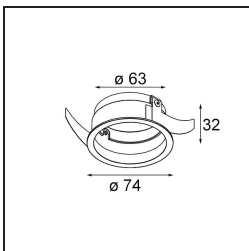

Specifications

Material	13512338
Light Source Type	LED
LED Type	BRIDGELUX V8G8
LED technology	LED COB
CRI	Min. 90
Colour Temperature	3000K
Lifetime	L90B10 @50,000 Hours
Lamp Included	Yes
Number of Light Sources	1
CIE flux code	98 99 100 100 100
Binning (SDCM)	2
Light Direction	Down
Optic	Collimator
Measured beam angle (°)	39.0
Input Voltage	Constant Current Driver Required
Electrical Class	III
IP Rating	55
Glow wire rating (°C)	850
Indoor/Outdoor	Indoor
Application	Ceiling, Wall
Mounting	Recessed
Cut-out size (mm)	ø68 for Frame Recessed; ø89 for Frame Recessed TrimLess
Mounting depth (mm)	110.0
Adjustability	Not Applicable
Distance to Lighted Object (m)	0,1
Primary Colour & Primary Finish	White, Matt
Gross weight (g)	148.0
Drive current (mA)	350 500
Min. forward voltage (Vf)	13,2 13,7
Max. forward voltage (Vf)	15,0 15,4
Connected load (W)	5,0 7,2
Delivered lumens (lm)	557 747
Efficacy (lm/W)	111 104
Glare rating	16 17
Remark	• Tetrix Recessed Ring or Tube Surface not

included

- This is not a complete product. Tetrix Recessed Ring or Tube Surface required.
 - This is not a complete product. Tetrix Recessed Ring or Tube Surface required.
-

TM30 & CRI diagram

Light distribution & beam diagram

Optical Accessories

13515032 Snoot 32 Black Structure
13515038 Snoot 32 White Matt

13515132 Honeycomb 33 Black Structure

13515232 Light Cone 44 Black Structure
13515238 Light Cone 44 White Matt

Installation Accessories

13510083 Ring Recessed 62 1x IP55 Black Matt
13510038 Ring Recessed 62 1x IP55 White Matt

13515430 Ring Recessed Trimless 62 1x

13515530 Concrete Kit 62 150x150 1x

13515630 Concrete Ring 62 Standard Installation Housing