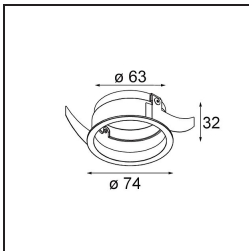

Specifications

Material	13512338
Light Source Type	LED
LED Type	BRIDGELUX V8G8
LED technology	LED COB
CRI	Min. 90
Colour Temperature	3000K
Lifetime	L80B20 @50,000 Hours
Lamp Included	Yes
Number of Light Sources	1
CIE flux code	98 99 100 100 100
Binning (SDCM)	2
Light Direction	Down
Optic	Collimator
Measured beam angle (°)	39.0
Input Voltage	Constant Current Driver Required
Electrical Class	III
IP Rating	55
Glow wire rating (°C)	850
Indoor/Outdoor	Indoor
Application	Ceiling, Wall
Mounting	Recessed
Cut-out size (mm)	ø68 for Frame Recessed; ø89 for Frame Recessed TrimLess
Mounting depth (mm)	110.0
Adjustability	Not Applicable
Distance to Lighted Object (m)	0,1
Primary Colour & Primary Finish	White, Matt
Gross weight (g)	148.0
Drive current (mA)	350 500
Min. forward voltage (Vf)	13,2 13,7
Max. forward voltage (Vf)	15,0 15,4
Connected load (W)	5,0 7,2
Delivered lumens (lm)	557 747
Efficacy (lm/W)	111 104
Glare rating	16 17
Remark	• Tetrix Recessed Ring or Tube Surface not

included

- This is not a complete product. Tetrix Recessed Ring or Tube Surface required.
 - This is not a complete product. Tetrix Recessed Ring or Tube Surface required.
-

TM30 & CRI diagram

Light distribution & beam diagram

Optical Accessories

- 13515032** Snoot 32 Black Structure
- 13515038** Snoot 32 White Matt

- 13515132** Honeycomb 33 Black Structure

- 13515232** Light Cone 44 Black Structure
- 13515238** Light Cone 44 White Matt

Installation Accessories

- 13510083** Ring Recessed 62 1x IP55 Black Matt
- 13510038** Ring Recessed 62 1x IP55 White Matt

- 13515430** Ring Recessed Trimless 62 1x

13515530 Concrete Kit 62 150x150 1x

13515630 Concrete Ring 62 Standard Installation Housing