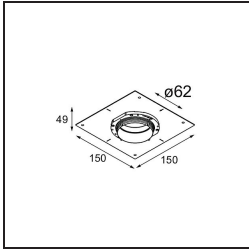

Specifications

Material	13512338
Light Source Type	LED
LED Type	BRIDGELUX V8G8
LED technology	LED COB
CRI	Min. 90
Colour Temperature	3000K
Lifetime	L80B20 @50,000 Hours
Lamp Included	Yes
Number of Light Sources	1
CIE flux code	98 99 100 100 100
Binning (SDCM)	2
Light Direction	Down
Optic	Collimator
Measured beam angle (°)	39.0
Input Voltage	Constant Current Driver Required
Electrical Class	III
IP Rating	55
Glow wire rating (°C)	850
Indoor/Outdoor	Indoor
Application	Ceiling, Wall
Mounting	Recessed
Cut-out size (mm)	ø68 for Frame Recessed; ø89 for Frame Recessed TrimLess
Mounting depth (mm)	110.0
Adjustability	Not Applicable
Distance to Lighted Object (m)	0,1
Primary Colour & Primary Finish	White, Matt
Gross weight (g)	148.0
Drive current (mA)	350 500
Min. forward voltage (Vf)	13,2 13,7
Max. forward voltage (Vf)	15,0 15,4
Connected load (W)	5,0 7,2
Delivered lumens (lm)	557 747
Efficacy (lm/W)	111 104
Glare rating	16 17
Remark	• Tetrix Recessed Ring or Tube Surface not

included

- This is not a complete product. Tetrix Recessed Ring or Tube Surface required.
 - This is not a complete product. Tetrix Recessed Ring or Tube Surface required.
-

TM30 & CRI diagram

Light distribution & beam diagram

Optical Accessories

- 13515032** Snoot 32 Black Structure
- 13515038** Snoot 32 White Matt

- 13515132** Honeycomb 33 Black Structure

- 13515232** Light Cone 44 Black Structure
- 13515238** Light Cone 44 White Matt

Installation Accessories

- 13510083** Ring Recessed 62 1x IP55 Black Matt
- 13510038** Ring Recessed 62 1x IP55 White Matt

- 13515430** Ring Recessed Trimless 62 1x

13515530 Concrete Kit 62 150x150 1x

13515630 Concrete Ring 62 Standard Installation Housing