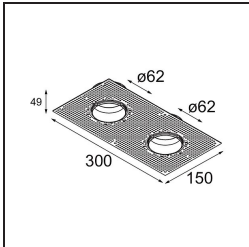

12293330 Plaster Kit Trimless 300x150 - 62 2x