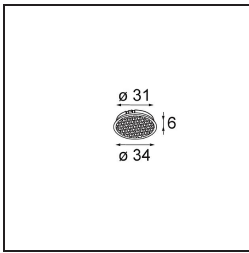

- **13515132** Honeycomb 33 Black Structure