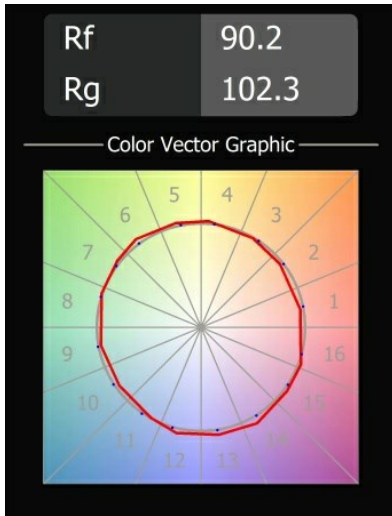

Specifications

Material	13512338
Light Source Type	LED
LED Type	BRIDGELUX V8G8
LED technology	LED COB
CRI	Min. 90
Colour Temperature	3000K
Lifetime	L80B20 @50,000 Hours
Lamp Included	Yes
Number of Light Sources	1
CIE flux code	98 99 100 100 100
Binning (SDCM)	2
Light Direction	Down
Optic	Collimator
Measured beam angle (°)	39.0
Input Voltage	Constant Current Driver Required
Electrical Class	III
IP Rating	55
Glow wire rating (°C)	850
Indoor/Outdoor	Indoor
Application	Ceiling, Wall
Mounting	Recessed
Cut-out size (mm)	ø68 for Frame Recessed; ø89 for Frame Recessed TrimLess
Mounting depth (mm)	110.0
Adjustability	Not Applicable
Distance to Lighted Object (m)	0,1
Primary Colour & Primary Finish	White, Matt
Gross weight (g)	148.0
Drive current (mA)	350 500
Min. forward voltage (Vf)	13,2 13,7
Max. forward voltage (Vf)	15,0 15,4
Connected load (W)	5,0 7,2
Delivered lumens (lm)	557 747
Efficacy (lm/W)	111 104
Glare rating	16 17
Remark	• Tetrix Recessed Ring or Tube Surface not

included

- This is not a complete product. Tetrix Recessed Ring or Tube Surface required.
 - This is not a complete product. Tetrix Recessed Ring or Tube Surface required.
-

TM30 & CRI diagram

Light distribution & beam diagram