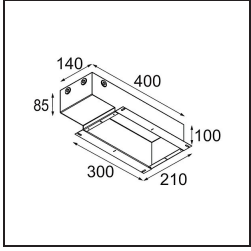

11624130 Installation Housing 140x400x100x210