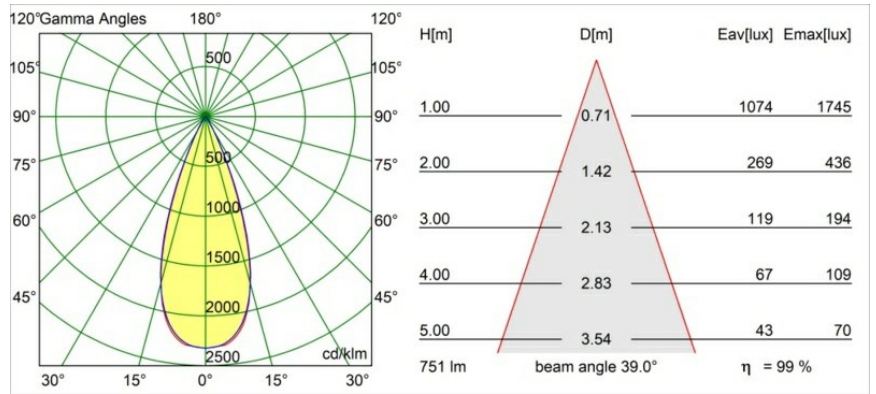

Specifications

Material	13512338
Light Source Type	LED
LED Type	BRIDGELUX V8G8
LED technology	LED COB
CRI	Min. 90
Colour Temperature	3000K
Lifetime	L80B20 @50,000 Hours
Lamp Included	Yes
Number of Light Sources	1
CIE flux code	98 99 100 100 100
Binning (SDCM)	2
Light Direction	Down
Optic	Collimator
Measured beam angle (°)	39.0
Input Voltage	Constant Current Driver Required
Electrical Class	III
IP Rating	55
Glow wire rating (°C)	850
Indoor/Outdoor	Indoor
Application	Ceiling, Wall
Mounting	Recessed
Cut-out size (mm)	ø68 for Frame Recessed; ø89 for Frame Recessed TrimLess
Mounting depth (mm)	110.0
Adjustability	Not Applicable
Distance to Lighted Object (m)	0,1
Primary Colour & Primary Finish	White, Matt
Gross weight (g)	148.0
Drive current (mA)	350 500
Min. forward voltage (Vf)	13,2 13,7
Max. forward voltage (Vf)	15,0 15,4
Connected load (W)	5,0 7,2
Delivered lumens (lm)	557 747
Efficacy (lm/W)	111 104
Glare rating	16 17
Remark	• Tetrix Recessed Ring or Tube Surface not

included

- This is not a complete product. Tetrix Recessed Ring or Tube Surface required.
 - This is not a complete product. Tetrix Recessed Ring or Tube Surface required.
-

TM30 & CRI diagram

Light distribution & beam diagram