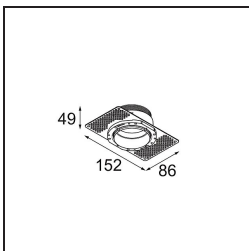

Specifications

Material	13512338
Light Source Type	LED
LED Type	BRIDGELUX V8G8
LED technology	LED COB
CRI	Min. 90
Colour Temperature	3000K
Lifetime	L80B20 @50,000 Hours
Lamp Included	Yes
Number of Light Sources	1
CIE flux code	98 99 100 100 100
Binning (SDCM)	2
Light Direction	Down
Optic	Collimator
Measured beam angle (°)	39.0
Input Voltage	Constant Current Driver Required
Electrical Class	III
IP Rating	55
Glow wire rating (°C)	850
Indoor/Outdoor	Indoor
Application	Ceiling, Wall
Mounting	Recessed
Cut-out size (mm)	ø68 for Frame Recessed; ø89 for Frame Recessed TrimLess
Mounting depth (mm)	110.0
Adjustability	Not Applicable
Distance to Lighted Object (m)	0,1
Primary Colour & Primary Finish	White, Matt
Gross weight (g)	148.0
Drive current (mA)	350 500
Min. forward voltage (Vf)	13,2 13,7
Max. forward voltage (Vf)	15,0 15,4
Connected load (W)	5,0 7,2
Delivered lumens (lm)	557 747
Efficacy (lm/W)	111 104
Glare rating	16 17
Remark	• Tetrix Recessed Ring or Tube Surface not

included

- This is not a complete product. Tetrix Recessed Ring or Tube Surface required.
 - This is not a complete product. Tetrix Recessed Ring or Tube Surface required.
-

TM30 & CRI diagram

Light distribution & beam diagram

Optical Accessories

- 13515032** Snoot 32 Black Structure
- 13515038** Snoot 32 White Matt

- 13515132** Honeycomb 33 Black Structure

- 13515232** Light Cone 44 Black Structure
- 13515238** Light Cone 44 White Matt

Installation Accessories

- 13510083** Ring Recessed 62 1x IP55 Black Matt
- 13510038** Ring Recessed 62 1x IP55 White Matt

- 13515430** Ring Recessed Trimless 62 1x

13515530 Concrete Kit 62 150x150 1x

13515630 Concrete Ring 62 Standard Installation Housing