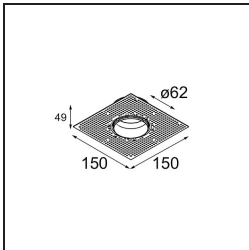

Specifications

Material	13512338
Light Source Type	LED
LED Type	BRIDGELUX V8G8
LED technology	LED COB
CRI	Min. 90
Colour Temperature	3000K
Lifetime	L90B10 @50,000 Hours
Lamp Included	Yes
Number of Light Sources	1
CIE flux code	98 99 100 100 100
Binning (SDCM)	2
Light Direction	Down
Optic	Collimator
Measured beam angle (°)	39.0
Input Voltage	Constant Current Driver Required
Electrical Class	III
IP Rating	55
Glow wire rating (°C)	850
Indoor/Outdoor	Indoor
Application	Ceiling, Wall
Mounting	Recessed
Cut-out size (mm)	ø68 for Frame Recessed; ø89 for Frame Recessed TrimLess
Mounting depth (mm)	110.0
Adjustability	Not Applicable
Distance to Lighted Object (m)	0,1
Primary Colour & Primary Finish	White, Matt
Gross weight (g)	148.0
Drive current (mA)	350 500
Min. forward voltage (Vf)	13,2 13,7
Max. forward voltage (Vf)	15,0 15,4
Connected load (W)	5,0 7,2
Delivered lumens (lm)	557 747
Efficacy (lm/W)	111 104
Glare rating	16 17
Remark	• Tetrix Recessed Ring or Tube Surface not

included

- This is not a complete product. Tetrix Recessed Ring or Tube Surface required.
 - This is not a complete product. Tetrix Recessed Ring or Tube Surface required.
-

TM30 & CRI diagram

Light distribution & beam diagram

13510083 Ring Recessed 62 1x IP55 Black Matt
13510038 Ring Recessed 62 1x IP55 White Matt

13515430 Ring Recessed Trimless 62 1x

13515530 Concrete Kit 62 150x150 1x

13515630 Concrete Ring 62 Standard Installation Housing