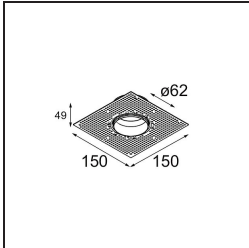

Specifications

Material	13512338
Light Source Type	LED
LED Type	BRIDGELUX V8G8
LED technology	LED COB
CRI	Min. 90
Colour Temperature	3000K
Lifetime	L80B20 @50,000 Hours
Lamp Included	Yes
Number of Light Sources	1
CIE flux code	98 99 100 100 100
Binning (SDCM)	2
Light Direction	Down
Optic	Collimator
Measured beam angle (°)	39.0
Input Voltage	Constant Current Driver Required
Electrical Class	III
IP Rating	55
Glow wire rating (°C)	850
Indoor/Outdoor	Indoor
Application	Ceiling, Wall
Mounting	Recessed
Cut-out size (mm)	ø68 for Frame Recessed; ø89 for Frame Recessed TrimLess
Mounting depth (mm)	110.0
Adjustability	Not Applicable
Distance to Lighted Object (m)	0,1
Primary Colour & Primary Finish	White, Matt
Gross weight (g)	148.0
Drive current (mA)	350 500
Min. forward voltage (Vf)	13,2 13,7
Max. forward voltage (Vf)	15,0 15,4
Connected load (W)	5,0 7,2
Delivered lumens (lm)	557 747
Efficacy (lm/W)	111 104
Glare rating	16 17
Remark	• Tetrix Recessed Ring or Tube Surface not

included

- This is not a complete product. Tetrix Recessed Ring or Tube Surface required.
 - This is not a complete product. Tetrix Recessed Ring or Tube Surface required.
-

TM30 & CRI diagram

Light distribution & beam diagram

Installation Accessories

- 13510083** Ring Recessed 62 1x IP55 Black Matt
- 13510038** Ring Recessed 62 1x IP55 White Matt

- 13515430** Ring Recessed Trimless 62 1x

13515530 Concrete Kit 62 150x150 1x

13515630 Concrete Ring 62 Standard Installation Housing