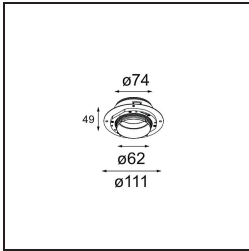

13515630 Concrete Ring 62 Standard Installation Housing