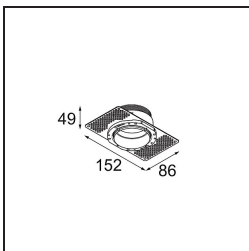

Specifications

Material	13512338
Light Source Type	LED
LED Type	BRIDGELUX V8G8
LED technology	LED COB
CRI	Min. 90
Colour Temperature	3000K
Lifetime	L90B10 @50,000 Hours
Lamp Included	Yes
Number of Light Sources	1
CIE flux code	98 99 100 100 100
Binning (SDCM)	2
Light Direction	Down
Optic	Collimator
Measured beam angle (°)	39.0
Input Voltage	Constant Current Driver Required
Electrical Class	III
IP Rating	55
Glow wire rating (°C)	850
Indoor/Outdoor	Indoor
Application	Ceiling, Wall
Mounting	Recessed
Cut-out size (mm)	ø68 for Frame Recessed; ø89 for Frame Recessed TrimLess
Mounting depth (mm)	110.0
Adjustability	Not Applicable
Distance to Lighted Object (m)	0,1
Primary Colour & Primary Finish	White, Matt
Gross weight (g)	148.0
Drive current (mA)	350 500
Min. forward voltage (Vf)	13,2 13,7
Max. forward voltage (Vf)	15,0 15,4
Connected load (W)	5,0 7,2
Delivered lumens (lm)	557 747
Efficacy (lm/W)	111 104
Glare rating	16 17
Remark	• Tetrix Recessed Ring or Tube Surface not

included

- This is not a complete product. Tetrix Recessed Ring or Tube Surface required.
 - This is not a complete product. Tetrix Recessed Ring or Tube Surface required.
-

TM30 & CRI diagram

Light distribution & beam diagram

Optical Accessories

13515032 Snoot 32 Black Structure
13515038 Snoot 32 White Matt

13515132 Honeycomb 33 Black Structure

13515232 Light Cone 44 Black Structure
13515238 Light Cone 44 White Matt

Installation Accessories

13510083 Ring Recessed 62 1x IP55 Black Matt
13510038 Ring Recessed 62 1x IP55 White Matt

13515430 Ring Recessed Trimless 62 1x

13515530 Concrete Kit 62 150x150 1x

13515630 Concrete Ring 62 Standard Installation Housing