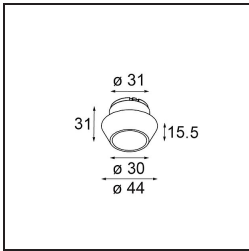

- **13515232** Light Cone 44 Black Structure
- **13515238** Light Cone 44 White Matt