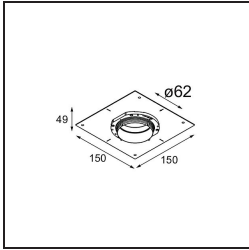

Specifications

Material	13512338
Light Source Type	LED
LED Type	BRIDGELUX V8G8
LED technology	LED COB
CRI	Min. 90
Colour Temperature	3000K
Lifetime	L90B10 @50,000 Hours
Lamp Included	Yes
Number of Light Sources	1
CIE flux code	98 99 100 100 100
Binning (SDCM)	2
Light Direction	Down
Optic	Collimator
Measured beam angle (°)	39.0
Input Voltage	Constant Current Driver Required
Electrical Class	III
IP Rating	55
Glow wire rating (°C)	850
Indoor/Outdoor	Indoor
Application	Ceiling, Wall
Mounting	Recessed
Cut-out size (mm)	ø68 for Frame Recessed; ø89 for Frame Recessed TrimLess
Mounting depth (mm)	110.0
Adjustability	Not Applicable
Distance to Lighted Object (m)	0,1
Primary Colour & Primary Finish	White, Matt
Gross weight (g)	148.0
Drive current (mA)	350 500
Min. forward voltage (Vf)	13,2 13,7
Max. forward voltage (Vf)	15,0 15,4
Connected load (W)	5,0 7,2
Delivered lumens (lm)	557 747
Efficacy (lm/W)	111 104
Glare rating	16 17
Remark	• Tetrix Recessed Ring or Tube Surface not

included

- This is not a complete product. Tetrix Recessed Ring or Tube Surface required.
 - This is not a complete product. Tetrix Recessed Ring or Tube Surface required.
-

TM30 & CRI diagram

Light distribution & beam diagram

Optical Accessories

13515032 Snoot 32 Black Structure
13515038 Snoot 32 White Matt

13515132 Honeycomb 33 Black Structure

13515232 Light Cone 44 Black Structure
13515238 Light Cone 44 White Matt

Installation Accessories

13510083 Ring Recessed 62 1x IP55 Black Matt
13510038 Ring Recessed 62 1x IP55 White Matt

13515430 Ring Recessed Trimless 62 1x

13515530 Concrete Kit 62 150x150 1x

13515630 Concrete Ring 62 Standard Installation Housing