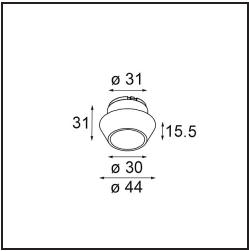

Specifications

Material	13512283
Light Source Type	LED
LED Type	BRIDGELUX V8G8
LED technology	LED COB
CRI	Min. 90
Colour Temperature	3000K
Lifetime	L90B10 @50,000 Hours
Lamp Included	Yes
Number of Light Sources	1
CIE flux code	100 100 100 100 95
Binning (SDCM)	2
Light Direction	Down
Optic	Collimator
Measured beam angle (°)	25.1
Input Voltage	Constant Current Driver Required
Electrical Class	III
IP Rating	55
Glow wire rating (°C)	850
Indoor/Outdoor	Indoor
Application	Ceiling, Wall
Mounting	Recessed
Cut-out size (mm)	ø68 for Frame Recessed; ø89 for Frame Recessed TrimLess
Mounting depth (mm)	110.0
Adjustability	Not Applicable
Distance to Lighted Object (m)	0,1
Primary Colour & Primary Finish	Black, Matt
Gross weight (g)	148.0
Drive current (mA)	350 500
Min. forward voltage (Vf)	13,2 13,7
Max. forward voltage (Vf)	15,0 15,4
Connected load (W)	5,0 7,2
Luminous flux per lamp (lm)	498 674
Efficacy (lm/W)	100 94
Glare rating	6 7

Remark	<ul style="list-style-type: none">• Tetrix Recessed Ring or Tube Surface not included• This is not a complete product. Tetrix Recessed Ring or Tube Surface required.• This is not a complete product. Tetrix Recessed Ring or Tube Surface required.
--------	---

TM30 & CRI diagram

Light distribution & beam diagram

Diagrams

Optical Accessories

13515032 Snoot 32 Black Structure
13515038 Snoot 32 White Matt

13515132 Honeycomb 33 Black Structure

13515232 Light Cone 44 Black Structure
13515238 Light Cone 44 White Matt