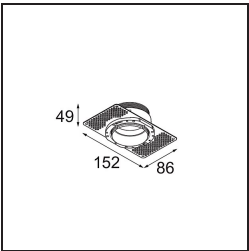

Specifications

Material	13512283
Light Source Type	LED
LED Type	BRIDGELUX V8G8
LED technology	LED COB
CRI	Min. 90
Colour Temperature	3000K
Lifetime	L90B10 @50,000 Hours
Lamp Included	Yes
Number of Light Sources	1
CIE flux code	100 100 100 100 95
Binning (SDCM)	2
Light Direction	Down
Optic	Collimator
Measured beam angle (°)	25.1
Input Voltage	Constant Current Driver Required
Electrical Class	III
IP Rating	55
Glow wire rating (°C)	850
Indoor/Outdoor	Indoor
Application	Ceiling, Wall
Mounting	Recessed
Cut-out size (mm)	ø68 for Frame Recessed; ø89 for Frame Recessed TrimLess
Mounting depth (mm)	110.0
Adjustability	Not Applicable
Distance to Lighted Object (m)	0,1
Primary Colour & Primary Finish	Black, Matt
Gross weight (g)	148.0
Drive current (mA)	350 500
Min. forward voltage (Vf)	13,2 13,7
Max. forward voltage (Vf)	15,0 15,4
Connected load (W)	5,0 7,2
Luminous flux per lamp (lm)	498 674
Efficacy (lm/W)	100 94
Glare rating	6 7

Remark	<ul style="list-style-type: none">• Tetrix Recessed Ring or Tube Surface not included• This is not a complete product. Tetrix Recessed Ring or Tube Surface required.• This is not a complete product. Tetrix Recessed Ring or Tube Surface required.
--------	---

TM30 & CRI diagram

Light distribution & beam diagram

Diagrams

Optical Accessories

13515032 Snoot 32 Black Structure
13515038 Snoot 32 White Matt

13515132 Honeycomb 33 Black Structure

13515232 Light Cone 44 Black Structure
13515238 Light Cone 44 White Matt

Installation Accessories

13510083 Ring Recessed 62 1x IP55 Black Matt
13510038 Ring Recessed 62 1x IP55 White Matt

13515430 Ring Recessed Trimless 62 1x

13515530 Concrete Kit 62 150x150 1x

13515630 Concrete Ring 62 Standard Installation Housing