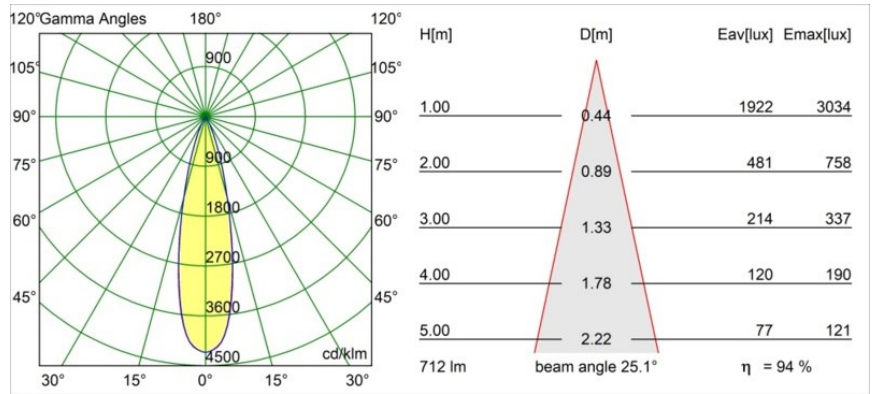

Light distribution & beam diagram