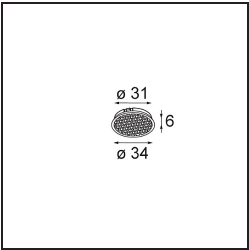

Specifications

Material	13512283
Light Source Type	LED
LED Type	BRIDGELUX V8G8
LED technology	LED COB
CRI	Min. 90
Colour Temperature	3000K
Lifetime	L90B10 @50,000 Hours
Lamp Included	Yes
Number of Light Sources	1
CIE flux code	100 100 100 100 95
Binning (SDCM)	2
Light Direction	Down
Optic	Collimator
Measured beam angle (°)	25.1
Input Voltage	Constant Current Driver Required
Electrical Class	III
IP Rating	55
Glow wire rating (°C)	850
Indoor/Outdoor	Indoor
Application	Ceiling, Wall
Mounting	Recessed
Cut-out size (mm)	ø68 for Frame Recessed; ø89 for Frame Recessed TrimLess
Mounting depth (mm)	110.0
Adjustability	Not Applicable
Distance to Lighted Object (m)	0,1
Primary Colour & Primary Finish	Black, Matt
Gross weight (g)	148.0
Drive current (mA)	350 500
Min. forward voltage (Vf)	13,2 13,7
Max. forward voltage (Vf)	15,0 15,4
Connected load (W)	5,0 7,2
Luminous flux per lamp (lm)	498 674
Efficacy (lm/W)	100 94
Glare rating	6 7

Remark	<ul style="list-style-type: none">• Tetrix Recessed Ring or Tube Surface not included• This is not a complete product. Tetrix Recessed Ring or Tube Surface required.• This is not a complete product. Tetrix Recessed Ring or Tube Surface required.
--------	---

TM30 & CRI diagram

Light distribution & beam diagram

Diagrams

Optical Accessories

13515032 Snoot 32 Black Structure
13515038 Snoot 32 White Matt

13515132 Honeycomb 33 Black Structure

13515232 Light Cone 44 Black Structure
13515238 Light Cone 44 White Matt