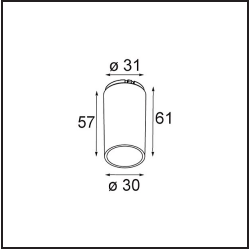

Specifications

Material	13512283
Light Source Type	LED
LED Type	BRIDGELUX V8G8
LED technology	LED COB
CRI	Min. 90
Colour Temperature	3000K
Lifetime	L90B10 @50,000 Hours
Lamp Included	Yes
Number of Light Sources	1
CIE flux code	100 100 100 100 95
Binning (SDCM)	2
Light Direction	Down
Optic	Collimator
Measured beam angle (°)	25.1
Input Voltage	Constant Current Driver Required
Electrical Class	III
IP Rating	55
Glow wire rating (°C)	850
Indoor/Outdoor	Indoor
Application	Ceiling, Wall
Mounting	Recessed
Cut-out size (mm)	ø68 for Frame Recessed; ø89 for Frame Recessed TrimLess
Mounting depth (mm)	110.0
Adjustability	Not Applicable
Distance to Lighted Object (m)	0,1
Primary Colour & Primary Finish	Black, Matt
Gross weight (g)	148.0
Drive current (mA)	350 500
Min. forward voltage (Vf)	13,2 13,7
Max. forward voltage (Vf)	15,0 15,4
Connected load (W)	5,0 7,2
Luminous flux per lamp (lm)	498 674
Efficacy (lm/W)	100 94
Glare rating	6 7

Remark	<ul style="list-style-type: none">• Tetrix Recessed Ring or Tube Surface not included• This is not a complete product. Tetrix Recessed Ring or Tube Surface required.• This is not a complete product. Tetrix Recessed Ring or Tube Surface required.
--------	---

TM30 & CRI diagram

Light distribution & beam diagram

Diagrams

Optical Accessories

13515032 Snoot 32 Black Structure
13515038 Snoot 32 White Matt

13515132 Honeycomb 33 Black Structure

13515232 Light Cone 44 Black Structure
13515238 Light Cone 44 White Matt

Installation Accessories

13510083 Ring Recessed 62 1x IP55 Black Matt
13510038 Ring Recessed 62 1x IP55 White Matt

13515430 Ring Recessed Trimless 62 1x

13515530 Concrete Kit 62 150x150 1x

13515630 Concrete Ring 62 Standard Installation Housing