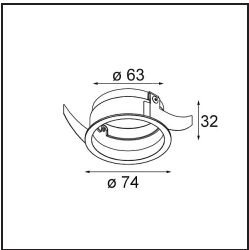

Specifications

Material	13512283
Light Source Type	LED
LED Type	BRIDGELUX V8G8
LED technology	LED COB
CRI	Min. 90
Colour Temperature	3000K
Lifetime	L90B10 @50,000 Hours
Lamp Included	Yes
Number of Light Sources	1
CIE flux code	100 100 100 100 95
Binning (SDCM)	2
Light Direction	Down
Optic	Collimator
Measured beam angle (°)	25.1
Input Voltage	Constant Current Driver Required
Electrical Class	III
IP Rating	55
Glow wire rating (°C)	850
Indoor/Outdoor	Indoor
Application	Ceiling, Wall
Mounting	Recessed
Cut-out size (mm)	ø68 for Frame Recessed; ø89 for Frame Recessed TrimLess
Mounting depth (mm)	110.0
Adjustability	Not Applicable
Distance to Lighted Object (m)	0,1
Primary Colour & Primary Finish	Black, Matt
Gross weight (g)	148.0
Drive current (mA)	350 500
Min. forward voltage (Vf)	13,2 13,7
Max. forward voltage (Vf)	15,0 15,4
Connected load (W)	5,0 7,2
Luminous flux per lamp (lm)	498 674
Efficacy (lm/W)	100 94
Glare rating	6 7

Remark	<ul style="list-style-type: none">• Tetrix Recessed Ring or Tube Surface not included• This is not a complete product. Tetrix Recessed Ring or Tube Surface required.• This is not a complete product. Tetrix Recessed Ring or Tube Surface required.
--------	---

TM30 & CRI diagram

Light distribution & beam diagram

Diagrams

Optical Accessories

13515032 Snoot 32 Black Structure
13515038 Snoot 32 White Matt

13515132 Honeycomb 33 Black Structure

13515232 Light Cone 44 Black Structure
13515238 Light Cone 44 White Matt

Installation Accessories

13510083 Ring Recessed 62 1x IP55 Black Matt
13510038 Ring Recessed 62 1x IP55 White Matt

13515430 Ring Recessed Trimless 62 1x

13515530 Concrete Kit 62 150x150 1x

13515630 Concrete Ring 62 Standard Installation Housing