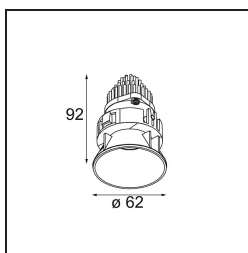

Specifications

Material	13512283
Light Source Type	LED
LED Type	BRIDGELUX V8G8
LED technology	LED COB
CRI	Min. 90
Colour Temperature	3000K
Lifetime	L90B10 @50,000 Hours
Lamp Included	Yes
Number of Light Sources	1
CIE flux code	100 100 100 100 95
Binning (SDCM)	2
Light Direction	Down
Optic	Collimator
Measured beam angle (°)	25.1
Input Voltage	Constant Current Driver Required
Electrical Class	III
IP Rating	55
Glow wire rating (°C)	850
Indoor/Outdoor	Indoor
Application	Ceiling, Wall
Mounting	Recessed
Cut-out size (mm)	ø68 for Frame Recessed; ø89 for Frame Recessed TrimLess
Mounting depth (mm)	110.0
Adjustability	Not Applicable
Distance to Lighted Object (m)	0,1
Primary Colour & Primary Finish	Black, Matt
Gross weight (g)	148.0
Drive current (mA)	350 500
Min. forward voltage (Vf)	13,2 13,7
Max. forward voltage (Vf)	15,0 15,4
Connected load (W)	5,0 7,2
Luminous flux per lamp (lm)	498 674
Efficacy (lm/W)	100 94
Glare rating	6 7

Remark	<ul style="list-style-type: none">• Tetrix Recessed Ring or Tube Surface not included• This is not a complete product. Tetrix Recessed Ring or Tube Surface required.• This is not a complete product. Tetrix Recessed Ring or Tube Surface required.
--------	---