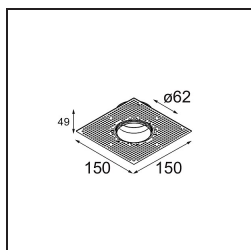

12293230 Plaster Kit Trimless 150x150 - 62 1x