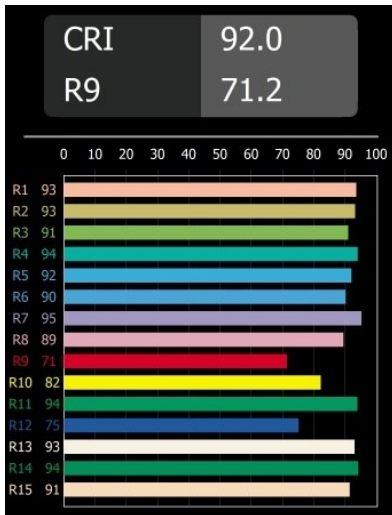

TM30 & CRI diagram