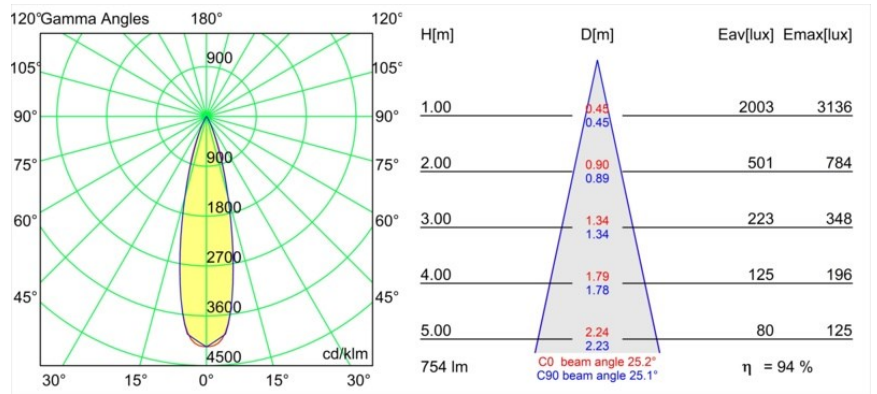

Light distribution & beam diagram