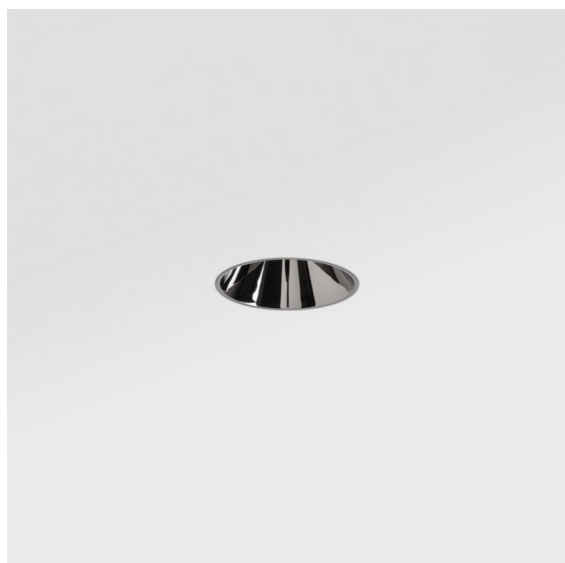

Date
Customer
Project
Type

*Tetrix Oblique Recessed 62 1x IP55 LED 3000K Medium DE Black Chrome*

**Specifications**

Material	13512280
Light Source Type	LED
LED Type	BRIDGELUX V8G8
LED technology	LED COB
CRI	Min. 90
Colour Temperature	3000K
Lifetime	L90B10 @50,000 Hours
Lamp Included	Yes
Number of Light Sources	1
CIE flux code	100 100 100 100 94
Binning (SDCM)	2
Light Direction	Down
Optic	Collimator
Measured beam angle (°)	25.2
Input Voltage	Constant Current Driver Required
Electrical Class	III
IP Rating	55
Glow wire rating (°C)	850
Indoor/Outdoor	Indoor
Application	Ceiling, Wall
Mounting	Recessed
Cut-out size (mm)	ø68 for Frame Recessed; ø89 for Frame Recessed TrimLess
Mounting depth (mm)	110.0
Adjustability	Not Applicable
Distance to Lighted Object (m)	0,1
Primary Colour & Primary Finish	Black, Chrome
Gross weight (g)	148.0
Drive current (mA)	350      500
Min. forward voltage (Vf)	13,2      13,7
Max. forward voltage (Vf)	15,0      15,4
Connected load (W)	5,0      7,2
Luminous flux per lamp (lm)	495      670
Efficacy (lm/W)	99      93
Glare rating	7      8

Playing with pieces, fitting them together in all kinds of intricate ways. Tetrix invites you to give it your personal touch with design options and accessories. It's versatile, fits everywhere, and is a breeze to install.

---

Remark	<ul style="list-style-type: none"><li>• Tetrix Recessed Ring or Tube Surface not included</li><li>• This is not a complete product. Tetrix Recessed Ring or Tube Surface required.</li><li>• This is not a complete product. Tetrix Recessed Ring or Tube Surface required.</li></ul>
--------	---