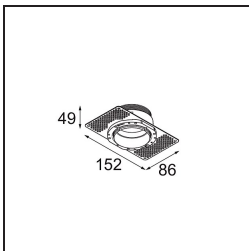

13515430 Ring Recessed Trimless 62 1x