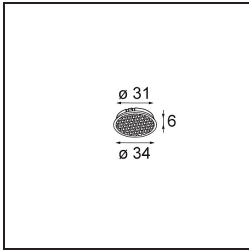

Date
Customer
Project
Type

*Tetrix Oblique Recessed 62 1x IP55 LED 3000K Medium DE Black Chrome*

**Specifications**

Material	13512280
Light Source Type	LED
LED Type	BRIDGELUX V8G8
LED technology	LED COB
CRI	Min. 90
Colour Temperature	3000K
Lifetime	L90B10 @50,000 Hours
Lamp Included	Yes
Number of Light Sources	1
CIE flux code	100 100 100 100 94
Binning (SDCM)	2
Light Direction	Down
Optic	Collimator
Measured beam angle (°)	25.2
Input Voltage	Constant Current Driver Required
Electrical Class	III
IP Rating	55
Glow wire rating (°C)	850
Indoor/Outdoor	Indoor
Application	Ceiling, Wall
Mounting	Recessed
Cut-out size (mm)	ø68 for Frame Recessed; ø89 for Frame Recessed TrimLess
Mounting depth (mm)	110.0
Adjustability	Not Applicable
Distance to Lighted Object (m)	0,1
Primary Colour & Primary Finish	Black, Chrome
Gross weight (g)	148.0
Drive current (mA)	350      500
Min. forward voltage (Vf)	13,2      13,7
Max. forward voltage (Vf)	15,0      15,4
Connected load (W)	5,0      7,2
Luminous flux per lamp (lm)	495      670
Efficacy (lm/W)	99      93
Glare rating	7      8

---

Remark	<ul style="list-style-type: none"><li>• Tetrix Recessed Ring or Tube Surface not included</li><li>• This is not a complete product. Tetrix Recessed Ring or Tube Surface required.</li><li>• This is not a complete product. Tetrix Recessed Ring or Tube Surface required.</li></ul>
--------	---

---

**TM30 & CRI diagram**

**Light distribution & beam diagram**

Diagrams

**Optical Accessories**

**13515032** Snoot 32 Black Structure  
**13515038** Snoot 32 White Matt

**13515132** Honeycomb 33 Black Structure