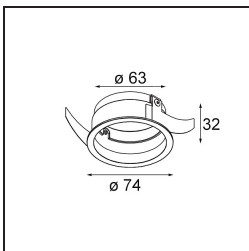

Installation Accessories

13510083 Ring Recessed 62 1x IP55 Black Matt
13510038 Ring Recessed 62 1x IP55 White Matt