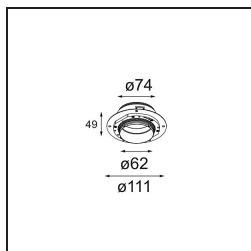

13515630 Concrete Ring 62 Standard Installation Housing