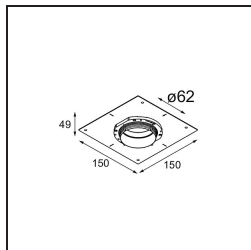

Date
Customer
Project
Type

*Tetrix Oblique Recessed 62 1x IP55 LED 3000K Medium DE Black Chrome*

**Specifications**

Material	13512280
Light Source Type	LED
LED Type	BRIDGELUX V8G8
LED technology	LED COB
CRI	Min. 90
Colour Temperature	3000K
Lifetime	L90B10 @50,000 Hours
Lamp Included	Yes
Number of Light Sources	1
CIE flux code	100 100 100 100 94
Binning (SDCM)	2
Light Direction	Down
Optic	Collimator
Measured beam angle (°)	25.2
Input Voltage	Constant Current Driver Required
Electrical Class	III
IP Rating	55
Glow wire rating (°C)	850
Indoor/Outdoor	Indoor
Application	Ceiling, Wall
Mounting	Recessed
Cut-out size (mm)	ø68 for Frame Recessed; ø89 for Frame Recessed TrimLess
Mounting depth (mm)	110.0
Adjustability	Not Applicable
Distance to Lighted Object (m)	0,1
Primary Colour & Primary Finish	Black, Chrome
Gross weight (g)	148.0
Drive current (mA)	350      500
Min. forward voltage (Vf)	13,2      13,7
Max. forward voltage (Vf)	15,0      15,4
Connected load (W)	5,0      7,2
Luminous flux per lamp (lm)	495      670
Efficacy (lm/W)	99      93
Glare rating	7      8

---

**TM30 & CRI diagram**

**Light distribution & beam diagram**

Diagrams

**Optical Accessories**

**13515032** Snoot 32 Black Structure  
**13515038** Snoot 32 White Matt

**13515132** Honeycomb 33 Black Structure

**13515232** Light Cone 44 Black Structure  
**13515238** Light Cone 44 White Matt

**Installation Accessories**

**13510083** Ring Recessed 62 1x IP55 Black Matt  
**13510038** Ring Recessed 62 1x IP55 White Matt

**13515430** Ring Recessed Trimless 62 1x

**13515530** Concrete Kit 62 150x150 1x

**13515630** Concrete Ring 62 Standard Installation Housing

**12293230** Plaster Kit Trimless 150x150 - 62 1x

**11624030** Installation Housing 140x250x100x210