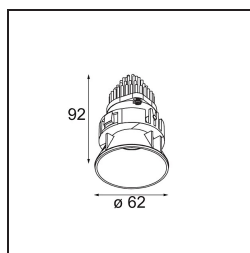

Date
Customer
Project
Type

*Tetrix Oblique Recessed 62 1x IP55 LED 3000K Medium DE Black Chrome*

**Specifications**

Material	13512280
Light Source Type	LED
LED Type	BRIDGELUX V8G8
LED technology	LED COB
CRI	Min. 90
Colour Temperature	3000K
Lifetime	L90B10 @50,000 Hours
Lamp Included	Yes
Number of Light Sources	1
CIE flux code	100 100 100 100 94
Binning (SDCM)	2
Light Direction	Down
Optic	Collimator
Measured beam angle (°)	25.2
Input Voltage	Constant Current Driver Required
Electrical Class	III
IP Rating	55
Glow wire rating (°C)	850
Indoor/Outdoor	Indoor
Application	Ceiling, Wall
Mounting	Recessed
Cut-out size (mm)	ø68 for Frame Recessed; ø89 for Frame Recessed TrimLess
Mounting depth (mm)	110.0
Adjustability	Not Applicable
Distance to Lighted Object (m)	0,1
Primary Colour & Primary Finish	Black, Chrome
Gross weight (g)	148.0
Drive current (mA)	350      500
Min. forward voltage (Vf)	13,2      13,7
Max. forward voltage (Vf)	15,0      15,4
Connected load (W)	5,0      7,2
Luminous flux per lamp (lm)	495      670
Efficacy (lm/W)	99      93
Glare rating	7      8

---

Remark	<ul style="list-style-type: none"><li>• Tetrix Recessed Ring or Tube Surface not included</li><li>• This is not a complete product. Tetrix Recessed Ring or Tube Surface required.</li><li>• This is not a complete product. Tetrix Recessed Ring or Tube Surface required.</li></ul>
--------	---