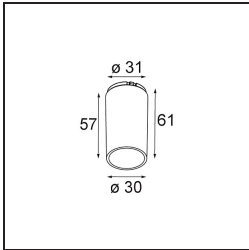

Date
Customer
Project
Type

*Tetrix Oblique Recessed 62 1x IP55 LED 3000K Medium DE Black Chrome*

**Specifications**

Material	13512280
Light Source Type	LED
LED Type	BRIDGELUX V8G8
LED technology	LED COB
CRI	Min. 90
Colour Temperature	3000K
Lifetime	L90B10 @50,000 Hours
Lamp Included	Yes
Number of Light Sources	1
CIE flux code	100 100 100 100 94
Binning (SDCM)	2
Light Direction	Down
Optic	Collimator
Measured beam angle (°)	25.2
Input Voltage	Constant Current Driver Required
Electrical Class	III
IP Rating	55
Glow wire rating (°C)	850
Indoor/Outdoor	Indoor
Application	Ceiling, Wall
Mounting	Recessed
Cut-out size (mm)	ø68 for Frame Recessed; ø89 for Frame Recessed TrimLess
Mounting depth (mm)	110.0
Adjustability	Not Applicable
Distance to Lighted Object (m)	0,1
Primary Colour & Primary Finish	Black, Chrome
Gross weight (g)	148.0
Drive current (mA)	350      500
Min. forward voltage (Vf)	13,2      13,7
Max. forward voltage (Vf)	15,0      15,4
Connected load (W)	5,0      7,2
Luminous flux per lamp (lm)	495      670
Efficacy (lm/W)	99      93
Glare rating	7      8

---

Remark	<ul style="list-style-type: none"><li>• Tetrix Recessed Ring or Tube Surface not included</li><li>• This is not a complete product. Tetrix Recessed Ring or Tube Surface required.</li><li>• This is not a complete product. Tetrix Recessed Ring or Tube Surface required.</li></ul>
--------	---

---

**TM30 & CRI diagram**

**Light distribution & beam diagram**

Diagrams

**Optical Accessories**

**13515032** Snoot 32 Black Structure  
**13515038** Snoot 32 White Matt

**13515132** Honeycomb 33 Black Structure