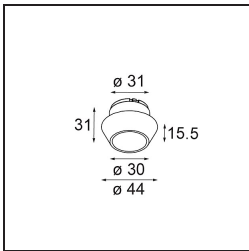

Date
Customer
Project
Type

*Tetrix Oblique Recessed 62 1x IP55 LED 3000K Medium DE Black Chrome*

**Specifications**

Material	13512280
Light Source Type	LED
LED Type	BRIDGELUX V8G8
LED technology	LED COB
CRI	Min. 90
Colour Temperature	3000K
Lifetime	L90B10 @50,000 Hours
Lamp Included	Yes
Number of Light Sources	1
CIE flux code	100 100 100 100 94
Binning (SDCM)	2
Light Direction	Down
Optic	Collimator
Measured beam angle (°)	25.2
Input Voltage	Constant Current Driver Required
Electrical Class	III
IP Rating	55
Glow wire rating (°C)	850
Indoor/Outdoor	Indoor
Application	Ceiling, Wall
Mounting	Recessed
Cut-out size (mm)	ø68 for Frame Recessed; ø89 for Frame Recessed TrimLess
Mounting depth (mm)	110.0
Adjustability	Not Applicable
Distance to Lighted Object (m)	0,1
Primary Colour & Primary Finish	Black, Chrome
Gross weight (g)	148.0
Drive current (mA)	350      500
Min. forward voltage (Vf)	13,2      13,7
Max. forward voltage (Vf)	15,0      15,4
Connected load (W)	5,0      7,2
Luminous flux per lamp (lm)	495      670
Efficacy (lm/W)	99      93
Glare rating	7      8

---

Remark	<ul style="list-style-type: none"><li>• Tetrix Recessed Ring or Tube Surface not included</li><li>• This is not a complete product. Tetrix Recessed Ring or Tube Surface required.</li><li>• This is not a complete product. Tetrix Recessed Ring or Tube Surface required.</li></ul>
--------	---

---

**TM30 & CRI diagram**

**Light distribution & beam diagram**

Diagrams

**Optical Accessories**

**13515032** Snoot 32 Black Structure  
**13515038** Snoot 32 White Matt

**13515132** Honeycomb 33 Black Structure