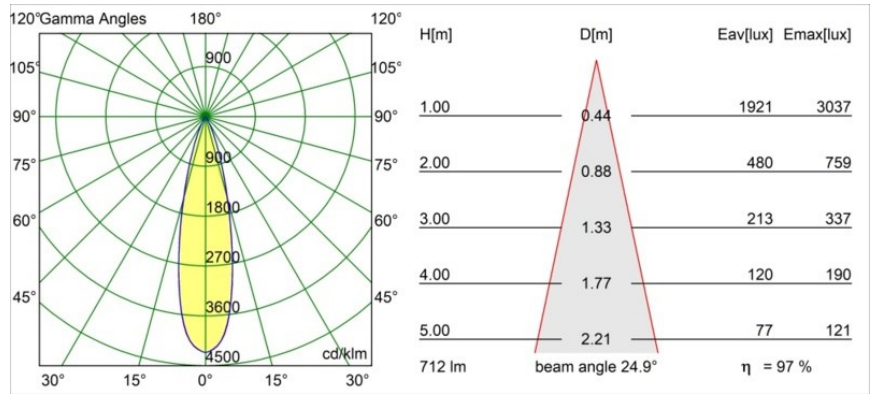

Light distribution & beam diagram