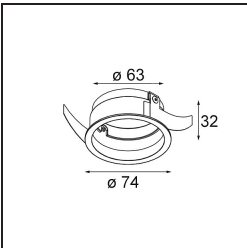

Installatie Accessoires

13510083 Ring Recessed 62 1x IP55 Black Matt
13510038 Ring Recessed 62 1x IP55 White Matt