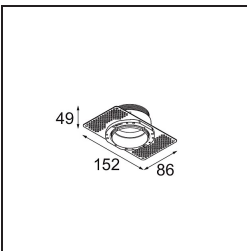

13515430 Ring Recessed Trimless 62 1x