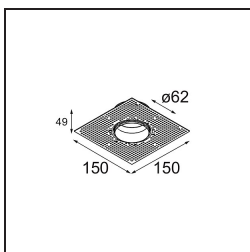

TM30 & CRI diagram

Light distribution & beam diagram

Diagrams

Accessorio Ottico

- 13515032** Snoot 32 Black Structure
- 13515038** Snoot 32 White Matt

- 13515132** Honeycomb 33 Black Structure

- 13515232** Light Cone 44 Black Structure
- 13515238** Light Cone 44 White Matt

Accessori Installazione

- 13510083** Ring Recessed 62 1x IP55 Black Matt
- 13510038** Ring Recessed 62 1x IP55 White Matt

- 13515430** Ring Recessed Trimless 62 1x

13515530 Concrete Kit 62 150x150 1x

13515630 Concrete Ring 62 Standard Installation Housing