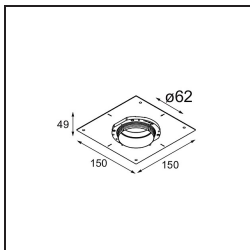

TM30 & CRI diagram

Light distribution & beam diagram

Diagrams

Accessorio Ottico

- 13515032** Snoot 32 Black Structure
- 13515038** Snoot 32 White Matt

- 13515132** Honeycomb 33 Black Structure

- 13515232** Light Cone 44 Black Structure
- 13515238** Light Cone 44 White Matt

Accessori Installazione

- 13510083** Ring Recessed 62 1x IP55 Black Matt
- 13510038** Ring Recessed 62 1x IP55 White Matt

- 13515430** Ring Recessed Trimless 62 1x

13515530 Concrete Kit 62 150x150 1x

13515630 Concrete Ring 62 Standard Installation Housing