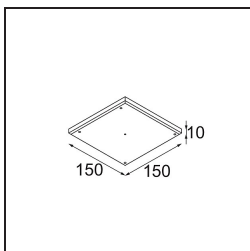

12292630 Gypsum Fibreboard 150x150

Choose a required accessory