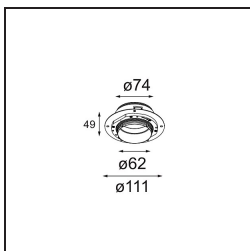

TM30 & CRI diagram

Light distribution & beam diagram

Diagrams

Accessorio Ottico

- 13515032** Snoot 32 Black Structure
- 13515038** Snoot 32 White Matt

- 13515132** Honeycomb 33 Black Structure

- 13515232** Light Cone 44 Black Structure
- 13515238** Light Cone 44 White Matt

Accessori Installazione

- 13510083** Ring Recessed 62 1x IP55 Black Matt
- 13510038** Ring Recessed 62 1x IP55 White Matt

- 13515430** Ring Recessed Trimless 62 1x

13515530 Concrete Kit 62 150x150 1x

13515630 Concrete Ring 62 Standard Installation Housing