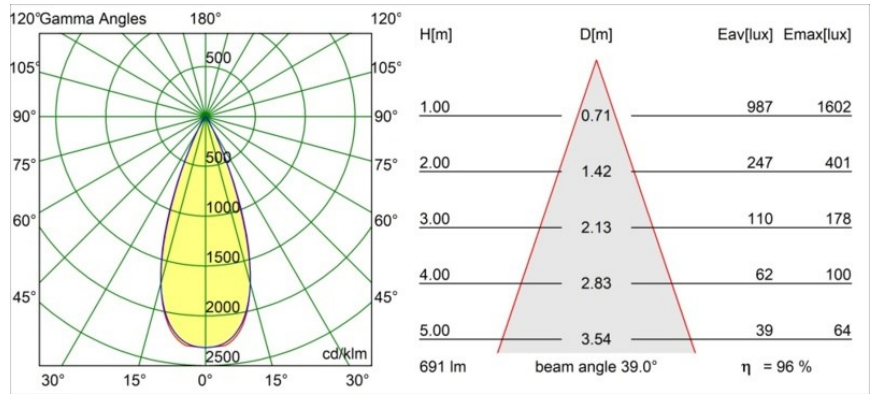

Light distribution & beam diagram