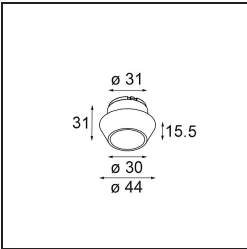

Specifications

Material	13512183
Light Source Type	LED
LED Type	BRIDGELUX V8G8
LED technology	LED COB
CRI	Min. 90
Colour Temperature	2700K
Lifetime	L90B10 @50,000 Hours
Lamp Included	Yes
Number of Light Sources	1
CIE flux code	100 100 100 100 97
Binning (SDCM)	2
Light Direction	Down
Optic	Collimator
Measured beam angle (°)	39.0
Input Voltage	Constant Current Driver Required
Electrical Class	III
IP Rating	55
Glow wire rating (°C)	850
Indoor/Outdoor	Indoor
Application	Ceiling, Wall
Mounting	Recessed
Cut-out size (mm)	ø68 for Frame Recessed; ø89 for Frame Recessed TrimLess
Mounting depth (mm)	110.0
Adjustability	Not Applicable
Distance to Lighted Object (m)	0,1
Primary Colour & Primary Finish	Black, Matt
Gross weight (g)	148.0
Drive current (mA)	350 500
Min. forward voltage (Vf)	13,2 13,7
Max. forward voltage (Vf)	15,0 15,4
Connected load (W)	5,0 7,2
Luminous flux per lamp (lm)	495 668
Efficacy (lm/W)	99 93
Glare rating	10 11

Remark	<ul style="list-style-type: none">• Tetrix Recessed Ring or Tube Surface not included• This is not a complete product. Tetrix Recessed Ring or Tube Surface required.• This is not a complete product. Tetrix Recessed Ring or Tube Surface required.
--------	---

TM30 & CRI diagram

Light distribution & beam diagram

Optical Accessories

13515032 Snoot 32 Black Structure
13515038 Snoot 32 White Matt

13515132 Honeycomb 33 Black Structure

13515232 Light Cone 44 Black Structure
13515238 Light Cone 44 White Matt