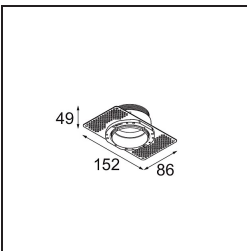

Specifications

Material	13512183
Light Source Type	LED
LED Type	BRIDGELUX V8G8
LED technology	LED COB
CRI	Min. 90
Colour Temperature	2700K
Lifetime	L90B10 @50,000 Hours
Lamp Included	Yes
Number of Light Sources	1
CIE flux code	100 100 100 100 97
Binning (SDCM)	2
Light Direction	Down
Optic	Collimator
Measured beam angle (°)	39.0
Input Voltage	Constant Current Driver Required
Electrical Class	III
IP Rating	55
Glow wire rating (°C)	850
Indoor/Outdoor	Indoor
Application	Ceiling, Wall
Mounting	Recessed
Cut-out size (mm)	ø68 for Frame Recessed; ø89 for Frame Recessed TrimLess
Mounting depth (mm)	110.0
Adjustability	Not Applicable
Distance to Lighted Object (m)	0,1
Primary Colour & Primary Finish	Black, Matt
Gross weight (g)	148.0
Drive current (mA)	350 500
Min. forward voltage (Vf)	13,2 13,7
Max. forward voltage (Vf)	15,0 15,4
Connected load (W)	5,0 7,2
Luminous flux per lamp (lm)	495 668
Efficacy (lm/W)	99 93
Glare rating	10 11

Remark	<ul style="list-style-type: none">• Tetrix Recessed Ring or Tube Surface not included• This is not a complete product. Tetrix Recessed Ring or Tube Surface required.• This is not a complete product. Tetrix Recessed Ring or Tube Surface required.
--------	---

TM30 & CRI diagram

Light distribution & beam diagram

Optical Accessories

13515032 Snoot 32 Black Structure
13515038 Snoot 32 White Matt

13515132 Honeycomb 33 Black Structure

13515232 Light Cone 44 Black Structure
13515238 Light Cone 44 White Matt

Installation Accessories

13510083 Ring Recessed 62 1x IP55 Black Matt
13510038 Ring Recessed 62 1x IP55 White Matt

13515430 Ring Recessed Trimless 62 1x

13515530 Concrete Kit 62 150x150 1x

13515630 Concrete Ring 62 Standard Installation Housing