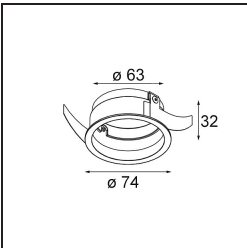

Specifications

Material	13512183
Light Source Type	LED
LED Type	BRIDGELUX V8G8
LED technology	LED COB
CRI	Min. 90
Colour Temperature	2700K
Lifetime	L90B10 @50,000 Hours
Lamp Included	Yes
Number of Light Sources	1
CIE flux code	100 100 100 100 97
Binning (SDCM)	2
Light Direction	Down
Optic	Collimator
Measured beam angle (°)	39.0
Input Voltage	Constant Current Driver Required
Electrical Class	III
IP Rating	55
Glow wire rating (°C)	850
Indoor/Outdoor	Indoor
Application	Ceiling, Wall
Mounting	Recessed
Cut-out size (mm)	ø68 for Frame Recessed; ø89 for Frame Recessed TrimLess
Mounting depth (mm)	110.0
Adjustability	Not Applicable
Distance to Lighted Object (m)	0,1
Primary Colour & Primary Finish	Black, Matt
Gross weight (g)	148.0
Drive current (mA)	350 500
Min. forward voltage (Vf)	13,2 13,7
Max. forward voltage (Vf)	15,0 15,4
Connected load (W)	5,0 7,2
Luminous flux per lamp (lm)	495 668
Efficacy (lm/W)	99 93
Glare rating	10 11

Remark	<ul style="list-style-type: none">• Tetrix Recessed Ring or Tube Surface not included• This is not a complete product. Tetrix Recessed Ring or Tube Surface required.• This is not a complete product. Tetrix Recessed Ring or Tube Surface required.
--------	---

TM30 & CRI diagram

Light distribution & beam diagram

Optical Accessories

13515032 Snoot 32 Black Structure
13515038 Snoot 32 White Matt

13515132 Honeycomb 33 Black Structure

13515232 Light Cone 44 Black Structure
13515238 Light Cone 44 White Matt

Installation Accessories

13510083 Ring Recessed 62 1x IP55 Black Matt
13510038 Ring Recessed 62 1x IP55 White Matt

13515430 Ring Recessed Trimless 62 1x

13515530 Concrete Kit 62 150x150 1x

13515630 Concrete Ring 62 Standard Installation Housing