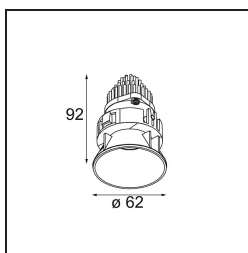

Specifications

Material	13512183
Light Source Type	LED
LED Type	BRIDGELUX V8G8
LED technology	LED COB
CRI	Min. 90
Colour Temperature	2700K
Lifetime	L90B10 @50,000 Hours
Lamp Included	Yes
Number of Light Sources	1
CIE flux code	100 100 100 100 97
Binning (SDCM)	2
Light Direction	Down
Optic	Collimator
Measured beam angle (°)	39.0
Input Voltage	Constant Current Driver Required
Electrical Class	III
IP Rating	55
Glow wire rating (°C)	850
Indoor/Outdoor	Indoor
Application	Ceiling, Wall
Mounting	Recessed
Cut-out size (mm)	ø68 for Frame Recessed; ø89 for Frame Recessed TrimLess
Mounting depth (mm)	110.0
Adjustability	Not Applicable
Distance to Lighted Object (m)	0,1
Primary Colour & Primary Finish	Black, Matt
Gross weight (g)	148.0
Drive current (mA)	350 500
Min. forward voltage (Vf)	13,2 13,7
Max. forward voltage (Vf)	15,0 15,4
Connected load (W)	5,0 7,2
Luminous flux per lamp (lm)	495 668
Efficacy (lm/W)	99 93
Glare rating	10 11

Remark	<ul style="list-style-type: none">• Tetrix Recessed Ring or Tube Surface not included• This is not a complete product. Tetrix Recessed Ring or Tube Surface required.• This is not a complete product. Tetrix Recessed Ring or Tube Surface required.
--------	---