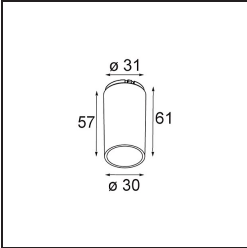

Specifications

Material	13512183
Light Source Type	LED
LED Type	BRIDGELUX V8G8
LED technology	LED COB
CRI	Min. 90
Colour Temperature	2700K
Lifetime	L90B10 @50,000 Hours
Lamp Included	Yes
Number of Light Sources	1
CIE flux code	100 100 100 100 97
Binning (SDCM)	2
Light Direction	Down
Optic	Collimator
Measured beam angle (°)	39.0
Input Voltage	Constant Current Driver Required
Electrical Class	III
IP Rating	55
Glow wire rating (°C)	850
Indoor/Outdoor	Indoor
Application	Ceiling, Wall
Mounting	Recessed
Cut-out size (mm)	ø68 for Frame Recessed; ø89 for Frame Recessed TrimLess
Mounting depth (mm)	110.0
Adjustability	Not Applicable
Distance to Lighted Object (m)	0,1
Primary Colour & Primary Finish	Black, Matt
Gross weight (g)	148.0
Drive current (mA)	350 500
Min. forward voltage (Vf)	13,2 13,7
Max. forward voltage (Vf)	15,0 15,4
Connected load (W)	5,0 7,2
Luminous flux per lamp (lm)	495 668
Efficacy (lm/W)	99 93
Glare rating	10 11

Remark	<ul style="list-style-type: none">• Tetrix Recessed Ring or Tube Surface not included• This is not a complete product. Tetrix Recessed Ring or Tube Surface required.• This is not a complete product. Tetrix Recessed Ring or Tube Surface required.
--------	---

TM30 & CRI diagram

Light distribution & beam diagram

Optical Accessories

13515032 Snoot 32 Black Structure
13515038 Snoot 32 White Matt

13515132 Honeycomb 33 Black Structure

13515232 Light Cone 44 Black Structure
13515238 Light Cone 44 White Matt