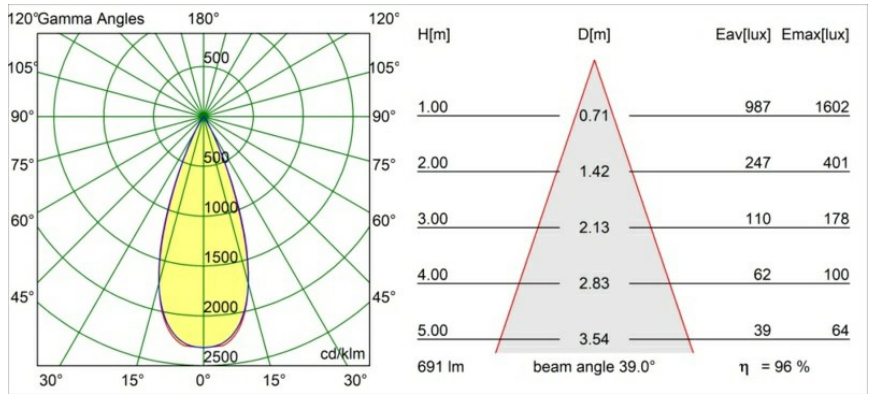

Specifications

Material	13512183
Light Source Type	LED
LED Type	BRIDGELUX V8G8
LED technology	LED COB
CRI	Min. 90
Colour Temperature	2700K
Lifetime	L80B20 @50,000 Hours
Lamp Included	Yes
Number of Light Sources	1
CIE flux code	100 100 100 100 97
Binning (SDCM)	2
Light Direction	Down
Optic	Collimator
Measured beam angle (°)	39.0
Input Voltage	Constant Current Driver Required
Electrical Class	III
IP Rating	55
Glow wire rating (°C)	850
Indoor/Outdoor	Indoor
Application	Ceiling, Wall
Mounting	Recessed
Cut-out size (mm)	ø68 for Frame Recessed; ø89 for Frame Recessed TrimLess
Mounting depth (mm)	110.0
Adjustability	Not Applicable
Distance to Lighted Object (m)	0,1
Primary Colour & Primary Finish	Black, Matt
Gross weight (g)	148.0
Drive current (mA)	350 500
Min. forward voltage (Vf)	13,2 13,7
Max. forward voltage (Vf)	15,0 15,4
Connected load (W)	5,0 7,2
Delivered lumens (lm)	495 668
Efficacy (lm/W)	99 93
Glare rating	10 11
Remark	• Tetrix Recessed Ring or Tube Surface not

included

- This is not a complete product. Tetrix Recessed Ring or Tube Surface required.
 - This is not a complete product. Tetrix Recessed Ring or Tube Surface required.
-

TM30 & CRI diagram

Light distribution & beam diagram