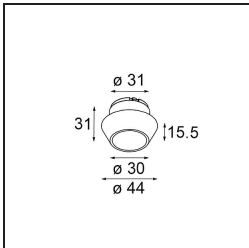

Specifications

Material	13512183
Light Source Type	LED
LED Type	BRIDGELUX V8G8
LED technology	LED COB
CRI	Min. 90
Colour Temperature	2700K
Lifetime	L90B10 @50,000 Hours
Lamp Included	Yes
Number of Light Sources	1
CIE flux code	100 100 100 100 97
Binning (SDCM)	2
Light Direction	Down
Optic	Collimator
Measured beam angle (°)	39.0
Input Voltage	Constant Current Driver Required
Electrical Class	III
IP Rating	55
Glow wire rating (°C)	850
Indoor/Outdoor	Indoor
Application	Ceiling, Wall
Mounting	Recessed
Cut-out size (mm)	ø68 for Frame Recessed; ø89 for Frame Recessed TrimLess
Mounting depth (mm)	110.0
Adjustability	Not Applicable
Distance to Lighted Object (m)	0,1
Primary Colour & Primary Finish	Black, Matt
Gross weight (g)	148.0
Drive current (mA)	350 500
Min. forward voltage (Vf)	13,2 13,7
Max. forward voltage (Vf)	15,0 15,4
Connected load (W)	5,0 7,2
Delivered lumens (lm)	495 668
Efficacy (lm/W)	99 93
Glare rating	10 11
Remark	• Tetrix Recessed Ring or Tube Surface not

included

- This is not a complete product. Tetrix Recessed Ring or Tube Surface required.
 - This is not a complete product. Tetrix Recessed Ring or Tube Surface required.
-

TM30 & CRI diagram

Light distribution & beam diagram

Diagrams

Optical Accessories

13515032 Snoot 32 Black Structure
13515038 Snoot 32 White Matt

13515132 Honeycomb 33 Black Structure

13515232 Light Cone 44 Black Structure
13515238 Light Cone 44 White Matt

Installation Accessories