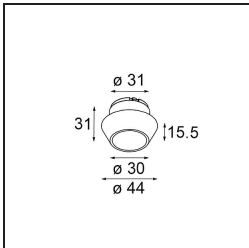

Specifications

Material	13512183
Light Source Type	LED
LED Type	BRIDGELUX V8G8
LED technology	LED COB
CRI	Min. 90
Colour Temperature	2700K
Lifetime	L80B20 @50,000 Hours
Lamp Included	Yes
Number of Light Sources	1
CIE flux code	100 100 100 100 97
Binning (SDCM)	2
Light Direction	Down
Optic	Collimator
Measured beam angle (°)	39.0
Input Voltage	Constant Current Driver Required
Electrical Class	III
IP Rating	55
Glow wire rating (°C)	850
Indoor/Outdoor	Indoor
Application	Ceiling, Wall
Mounting	Recessed
Cut-out size (mm)	ø68 for Frame Recessed; ø89 for Frame Recessed TrimLess
Mounting depth (mm)	110.0
Adjustability	Not Applicable
Distance to Lighted Object (m)	0,1
Primary Colour & Primary Finish	Black, Matt
Gross weight (g)	148.0
Drive current (mA)	350 500
Min. forward voltage (Vf)	13,2 13,7
Max. forward voltage (Vf)	15,0 15,4
Connected load (W)	5,0 7,2
Delivered lumens (lm)	495 668
Efficacy (lm/W)	99 93
Glare rating	10 11
Remark	• Tetrix Recessed Ring or Tube Surface not

included

- This is not a complete product. Tetrix Recessed Ring or Tube Surface required.
 - This is not a complete product. Tetrix Recessed Ring or Tube Surface required.
-

TM30 & CRI diagram

Light distribution & beam diagram

Diagrams

Optical Accessories

- 13515032** Snoot 32 Black Structure
- 13515038** Snoot 32 White Matt

- 13515132** Honeycomb 33 Black Structure

- 13515232** Light Cone 44 Black Structure
- 13515238** Light Cone 44 White Matt