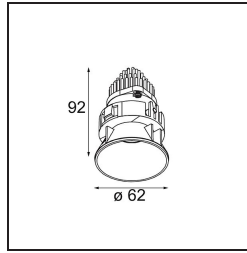

Specifications

Material	13512183
Light Source Type	LED
LED Type	BRIDGELUX V8G8
LED technology	LED COB
CRI	Min. 90
Colour Temperature	2700K
Lifetime	L80B20 @50,000 Hours
Lamp Included	Yes
Number of Light Sources	1
CIE flux code	100 100 100 100 97
Binning (SDCM)	2
Light Direction	Down
Optic	Collimator
Measured beam angle (°)	39.0
Input Voltage	Constant Current Driver Required
Electrical Class	III
IP Rating	55
Glow wire rating (°C)	850
Indoor/Outdoor	Indoor
Application	Ceiling, Wall
Mounting	Recessed
Cut-out size (mm)	ø68 for Frame Recessed; ø89 for Frame Recessed TrimLess
Mounting depth (mm)	110.0
Adjustability	Not Applicable
Distance to Lighted Object (m)	0,1
Primary Colour & Primary Finish	Black, Matt
Gross weight (g)	148.0
Drive current (mA)	350 500
Min. forward voltage (Vf)	13,2 13,7
Max. forward voltage (Vf)	15,0 15,4
Connected load (W)	5,0 7,2
Delivered lumens (lm)	495 668
Efficacy (lm/W)	99 93
Glare rating	10 11
Remark	• Tetrix Recessed Ring or Tube Surface not

included

- This is not a complete product. Tetrix Recessed Ring or Tube Surface required.
 - This is not a complete product. Tetrix Recessed Ring or Tube Surface required.
-

TM30 & CRI diagram

Light distribution & beam diagram