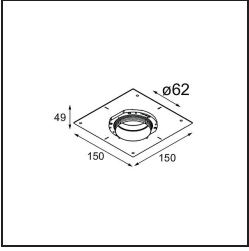

Specifications

Material	13512183
Light Source Type	LED
LED Type	BRIDGELUX V8G8
LED technology	LED COB
CRI	Min. 90
Colour Temperature	2700K
Lifetime	L80B20 @50,000 Hours
Lamp Included	Yes
Number of Light Sources	1
CIE flux code	100 100 100 100 97
Binning (SDCM)	2
Light Direction	Down
Optic	Collimator
Measured beam angle (°)	39.0
Input Voltage	Constant Current Driver Required
Electrical Class	III
IP Rating	55
Glow wire rating (°C)	850
Indoor/Outdoor	Indoor
Application	Ceiling, Wall
Mounting	Recessed
Cut-out size (mm)	ø68 for Frame Recessed; ø89 for Frame Recessed TrimLess
Mounting depth (mm)	110.0
Adjustability	Not Applicable
Distance to Lighted Object (m)	0,1
Primary Colour & Primary Finish	Black, Matt
Gross weight (g)	148.0
Drive current (mA)	350 500
Min. forward voltage (Vf)	13,2 13,7
Max. forward voltage (Vf)	15,0 15,4
Connected load (W)	5,0 7,2
Delivered lumens (lm)	495 668
Efficacy (lm/W)	99 93
Glare rating	10 11
Remark	• Tetrix Recessed Ring or Tube Surface not

included

- This is not a complete product. Tetrix Recessed Ring or Tube Surface required.
 - This is not a complete product. Tetrix Recessed Ring or Tube Surface required.
-

TM30 & CRI diagram

Light distribution & beam diagram

Diagrams

Optical Accessories

- 13515032** Snoot 32 Black Structure
- 13515038** Snoot 32 White Matt

- 13515132** Honeycomb 33 Black Structure

- 13515232** Light Cone 44 Black Structure
- 13515238** Light Cone 44 White Matt

Installation Accessories

- 13510083** Ring Recessed 62 1x IP55 Black Matt
- 13510038** Ring Recessed 62 1x IP55 White Matt

- 13515430** Ring Recessed Trimless 62 1x

13515530 Concrete Kit 62 150x150 1x

13515630 Concrete Ring 62 Standard Installation Housing