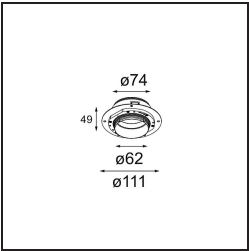

Specifications

Material	13512183
Light Source Type	LED
LED Type	BRIDGELUX V8G8
LED technology	LED COB
CRI	Min. 90
Colour Temperature	2700K
Lifetime	L80B20 @50,000 Hours
Lamp Included	Yes
Number of Light Sources	1
CIE flux code	100 100 100 100 97
Binning (SDCM)	2
Light Direction	Down
Optic	Collimator
Measured beam angle (°)	39.0
Input Voltage	Constant Current Driver Required
Electrical Class	III
IP Rating	55
Glow wire rating (°C)	850
Indoor/Outdoor	Indoor
Application	Ceiling, Wall
Mounting	Recessed
Cut-out size (mm)	ø68 for Frame Recessed; ø89 for Frame Recessed TrimLess
Mounting depth (mm)	110.0
Adjustability	Not Applicable
Distance to Lighted Object (m)	0,1
Primary Colour & Primary Finish	Black, Matt
Gross weight (g)	148.0
Drive current (mA)	350 500
Min. forward voltage (Vf)	13,2 13,7
Max. forward voltage (Vf)	15,0 15,4
Connected load (W)	5,0 7,2
Delivered lumens (lm)	495 668
Efficacy (lm/W)	99 93
Glare rating	10 11
Remark	• Tetrix Recessed Ring or Tube Surface not

included

- This is not a complete product. Tetrix Recessed Ring or Tube Surface required.
 - This is not a complete product. Tetrix Recessed Ring or Tube Surface required.
-

TM30 & CRI diagram

Light distribution & beam diagram

Diagrams

Optical Accessories

- 13515032** Snoot 32 Black Structure
- 13515038** Snoot 32 White Matt

- 13515132** Honeycomb 33 Black Structure

- 13515232** Light Cone 44 Black Structure
- 13515238** Light Cone 44 White Matt

Installation Accessories

- 13510083** Ring Recessed 62 1x IP55 Black Matt
- 13510038** Ring Recessed 62 1x IP55 White Matt

- 13515430** Ring Recessed Trimless 62 1x

13515530 Concrete Kit 62 150x150 1x

13515630 Concrete Ring 62 Standard Installation Housing