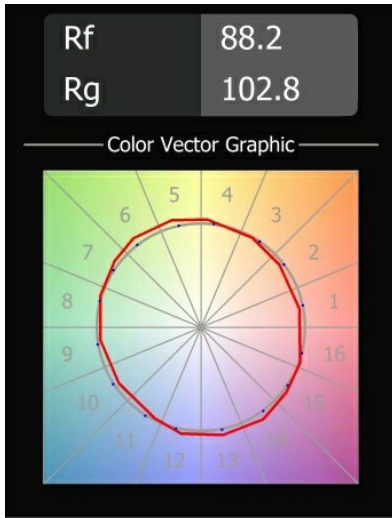

Specifications

Material	13512183
Light Source Type	LED
LED Type	BRIDGELUX V8G8
LED technology	LED COB
CRI	Min. 90
Colour Temperature	2700K
Lifetime	L90B10 @50,000 Hours
Lamp Included	Yes
Number of Light Sources	1
CIE flux code	100 100 100 100 97
Binning (SDCM)	2
Light Direction	Down
Optic	Collimator
Measured beam angle (°)	39.0
Input Voltage	Constant Current Driver Required
Electrical Class	III
IP Rating	55
Glow wire rating (°C)	850
Indoor/Outdoor	Indoor
Application	Ceiling, Wall
Mounting	Recessed
Cut-out size (mm)	ø68 for Frame Recessed; ø89 for Frame Recessed TrimLess
Mounting depth (mm)	110.0
Adjustability	Not Applicable
Distance to Lighted Object (m)	0,1
Primary Colour & Primary Finish	Black, Matt
Gross weight (g)	148.0
Drive current (mA)	350 500
Min. forward voltage (Vf)	13,2 13,7
Max. forward voltage (Vf)	15,0 15,4
Connected load (W)	5,0 7,2
Delivered lumens (lm)	495 668
Efficacy (lm/W)	99 93
Glare rating	10 11
Remark	• Tetrix Recessed Ring or Tube Surface not

included

- This is not a complete product. Tetrix Recessed Ring or Tube Surface required.
 - This is not a complete product. Tetrix Recessed Ring or Tube Surface required.
-

TM30 & CRI diagram

Light distribution & beam diagram