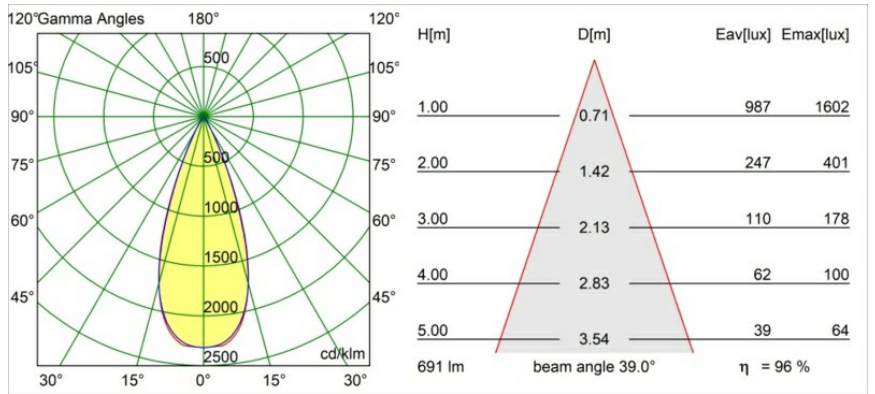

Specifications

Material	13512183
Light Source Type	LED
LED Type	BRIDGELUX V8G8
LED technology	LED COB
CRI	Min. 90
Colour Temperature	2700K
Lifetime	L90B10 @50,000 Hours
Lamp Included	Yes
Number of Light Sources	1
CIE flux code	100 100 100 100 97
Binning (SDCM)	2
Light Direction	Down
Optic	Collimator
Measured beam angle (°)	39.0
Input Voltage	Constant Current Driver Required
Electrical Class	III
IP Rating	55
Glow wire rating (°C)	850
Indoor/Outdoor	Indoor
Application	Ceiling, Wall
Mounting	Recessed
Cut-out size (mm)	ø68 for Frame Recessed; ø89 for Frame Recessed TrimLess
Mounting depth (mm)	110.0
Adjustability	Not Applicable
Distance to Lighted Object (m)	0,1
Primary Colour & Primary Finish	Black, Matt
Gross weight (g)	148.0
Drive current (mA)	350 500
Min. forward voltage (Vf)	13,2 13,7
Max. forward voltage (Vf)	15,0 15,4
Connected load (W)	5,0 7,2
Delivered lumens (lm)	495 668
Efficacy (lm/W)	99 93
Glare rating	10 11
Remark	• Tetrix Recessed Ring or Tube Surface not

included

- This is not a complete product. Tetrix Recessed Ring or Tube Surface required.
 - This is not a complete product. Tetrix Recessed Ring or Tube Surface required.
-

TM30 & CRI diagram

Light distribution & beam diagram