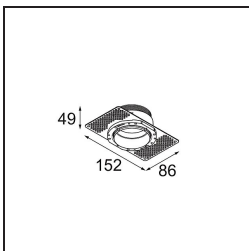

Specifications

Material	13512183
Light Source Type	LED
LED Type	BRIDGELUX V8G8
LED technology	LED COB
CRI	Min. 90
Colour Temperature	2700K
Lifetime	L90B10 @50,000 Hours
Lamp Included	Yes
Number of Light Sources	1
CIE flux code	100 100 100 100 97
Binning (SDCM)	2
Light Direction	Down
Optic	Collimator
Measured beam angle (°)	39.0
Input Voltage	Constant Current Driver Required
Electrical Class	III
IP Rating	55
Glow wire rating (°C)	850
Indoor/Outdoor	Indoor
Application	Ceiling, Wall
Mounting	Recessed
Cut-out size (mm)	ø68 for Frame Recessed; ø89 for Frame Recessed TrimLess
Mounting depth (mm)	110.0
Adjustability	Not Applicable
Distance to Lighted Object (m)	0,1
Primary Colour & Primary Finish	Black, Matt
Gross weight (g)	148.0
Drive current (mA)	350 500
Min. forward voltage (Vf)	13,2 13,7
Max. forward voltage (Vf)	15,0 15,4
Connected load (W)	5,0 7,2
Delivered lumens (lm)	495 668
Efficacy (lm/W)	99 93
Glare rating	10 11
Remark	• Tetrix Recessed Ring or Tube Surface not

included

- This is not a complete product. Tetrix Recessed Ring or Tube Surface required.
 - This is not a complete product. Tetrix Recessed Ring or Tube Surface required.
-

TM30 & CRI diagram

Light distribution & beam diagram

Diagrams

Optical Accessories

13515032 Snoot 32 Black Structure
13515038 Snoot 32 White Matt

13515132 Honeycomb 33 Black Structure

13515232 Light Cone 44 Black Structure
13515238 Light Cone 44 White Matt

Installation Accessories

13510083 Ring Recessed 62 1x IP55 Black Matt
13510038 Ring Recessed 62 1x IP55 White Matt

13515430 Ring Recessed Trimless 62 1x

13515530 Concrete Kit 62 150x150 1x

13515630 Concrete Ring 62 Standard Installation Housing