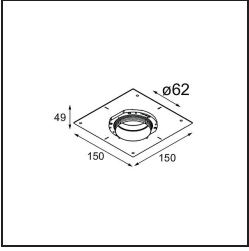

Specifications

Material	13512183
Light Source Type	LED
LED Type	BRIDGELUX V8G8
LED technology	LED COB
CRI	Min. 90
Colour Temperature	2700K
Lifetime	L90B10 @50,000 Hours
Lamp Included	Yes
Number of Light Sources	1
CIE flux code	100 100 100 100 97
Binning (SDCM)	2
Light Direction	Down
Optic	Collimator
Measured beam angle (°)	39.0
Input Voltage	Constant Current Driver Required
Electrical Class	III
IP Rating	55
Glow wire rating (°C)	850
Indoor/Outdoor	Indoor
Application	Ceiling, Wall
Mounting	Recessed
Cut-out size (mm)	ø68 for Frame Recessed; ø89 for Frame Recessed TrimLess
Mounting depth (mm)	110.0
Adjustability	Not Applicable
Distance to Lighted Object (m)	0,1
Primary Colour & Primary Finish	Black, Matt
Gross weight (g)	148.0
Drive current (mA)	350 500
Min. forward voltage (Vf)	13,2 13,7
Max. forward voltage (Vf)	15,0 15,4
Connected load (W)	5,0 7,2
Delivered lumens (lm)	495 668
Efficacy (lm/W)	99 93
Glare rating	10 11
Remark	• Tetrix Recessed Ring or Tube Surface not

included

- This is not a complete product. Tetrix Recessed Ring or Tube Surface required.
 - This is not a complete product. Tetrix Recessed Ring or Tube Surface required.
-

TM30 & CRI diagram

Light distribution & beam diagram

Diagrams

Optical Accessories

13515032 Snoot 32 Black Structure
13515038 Snoot 32 White Matt

13515132 Honeycomb 33 Black Structure

13515232 Light Cone 44 Black Structure
13515238 Light Cone 44 White Matt

Installation Accessories

13510083 Ring Recessed 62 1x IP55 Black Matt
13510038 Ring Recessed 62 1x IP55 White Matt

13515430 Ring Recessed Trimless 62 1x

13515530 Concrete Kit 62 150x150 1x

13515630 Concrete Ring 62 Standard Installation Housing