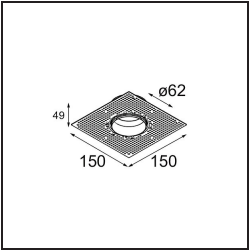

Specifications

Material	13512183
Light Source Type	LED
LED Type	BRIDGELUX V8G8
LED technology	LED COB
CRI	Min. 90
Colour Temperature	2700K
Lifetime	L90B10 @50,000 Hours
Lamp Included	Yes
Number of Light Sources	1
CIE flux code	100 100 100 100 97
Binning (SDCM)	2
Light Direction	Down
Optic	Collimator
Measured beam angle (°)	39.0
Input Voltage	Constant Current Driver Required
Electrical Class	III
IP Rating	55
Glow wire rating (°C)	850
Indoor/Outdoor	Indoor
Application	Ceiling, Wall
Mounting	Recessed
Cut-out size (mm)	ø68 for Frame Recessed; ø89 for Frame Recessed TrimLess
Mounting depth (mm)	110.0
Adjustability	Not Applicable
Distance to Lighted Object (m)	0,1
Primary Colour & Primary Finish	Black, Matt
Gross weight (g)	148.0
Drive current (mA)	350 500
Min. forward voltage (Vf)	13,2 13,7
Max. forward voltage (Vf)	15,0 15,4
Connected load (W)	5,0 7,2
Delivered lumens (lm)	495 668
Efficacy (lm/W)	99 93
Glare rating	10 11
Remark	• Tetrix Recessed Ring or Tube Surface not

included

- This is not a complete product. Tetrix Recessed Ring or Tube Surface required.
 - This is not a complete product. Tetrix Recessed Ring or Tube Surface required.
-

TM30 & CRI diagram

Light distribution & beam diagram

Diagrams

Optical Accessories

13515032 Snoot 32 Black Structure
13515038 Snoot 32 White Matt

13515132 Honeycomb 33 Black Structure

13515232 Light Cone 44 Black Structure
13515238 Light Cone 44 White Matt

Installation Accessories

13510083 Ring Recessed 62 1x IP55 Black Matt
13510038 Ring Recessed 62 1x IP55 White Matt

13515430 Ring Recessed Trimless 62 1x

13515530 Concrete Kit 62 150x150 1x

13515630 Concrete Ring 62 Standard Installation Housing