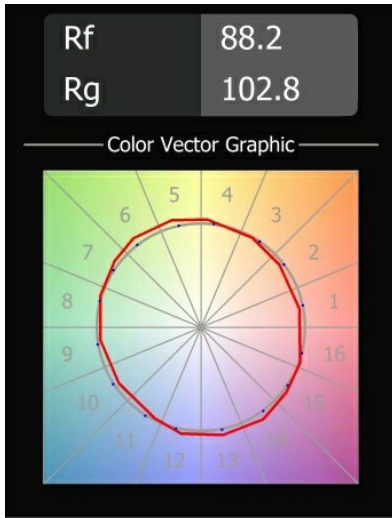

Specifications

Material	13512183
Light Source Type	LED
LED Type	BRIDGELUX V8G8
LED technology	LED COB
CRI	Min. 90
Colour Temperature	2700K
Lifetime	L80B20 @50,000 Hours
Lamp Included	Yes
Number of Light Sources	1
CIE flux code	100 100 100 100 97
Binning (SDCM)	2
Light Direction	Down
Optic	Collimator
Measured beam angle (°)	39.0
Input Voltage	Constant Current Driver Required
Electrical Class	III
IP Rating	55
Glow wire rating (°C)	850
Indoor/Outdoor	Indoor
Application	Ceiling, Wall
Mounting	Recessed
Cut-out size (mm)	ø68 for Frame Recessed; ø89 for Frame Recessed TrimLess
Mounting depth (mm)	110.0
Adjustability	Not Applicable
Distance to Lighted Object (m)	0,1
Primary Colour & Primary Finish	Black, Matt
Gross weight (g)	148.0
Drive current (mA)	350 500
Min. forward voltage (Vf)	13,2 13,7
Max. forward voltage (Vf)	15,0 15,4
Connected load (W)	5,0 7,2
Delivered lumens (lm)	495 668
Efficacy (lm/W)	99 93
Glare rating	10 11
Remark	• Tetrix Recessed Ring or Tube Surface not

included

- This is not a complete product. Tetrix Recessed Ring or Tube Surface required.
 - This is not a complete product. Tetrix Recessed Ring or Tube Surface required.
-

TM30 & CRI diagram

Light distribution & beam diagram