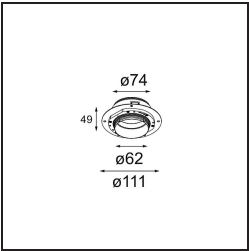

Specifications

Material	13512183
Light Source Type	LED
LED Type	BRIDGELUX V8G8
LED technology	LED COB
CRI	Min. 90
Colour Temperature	2700K
Lifetime	L90B10 @50,000 Hours
Lamp Included	Yes
Number of Light Sources	1
CIE flux code	100 100 100 100 97
Binning (SDCM)	2
Light Direction	Down
Optic	Collimator
Measured beam angle (°)	39.0
Input Voltage	Constant Current Driver Required
Electrical Class	III
IP Rating	55
Glow wire rating (°C)	850
Indoor/Outdoor	Indoor
Application	Ceiling, Wall
Mounting	Recessed
Cut-out size (mm)	ø68 for Frame Recessed; ø89 for Frame Recessed TrimLess
Mounting depth (mm)	110.0
Adjustability	Not Applicable
Distance to Lighted Object (m)	0,1
Primary Colour & Primary Finish	Black, Matt
Gross weight (g)	148.0
Drive current (mA)	350 500
Min. forward voltage (Vf)	13,2 13,7
Max. forward voltage (Vf)	15,0 15,4
Connected load (W)	5,0 7,2
Delivered lumens (lm)	495 668
Efficacy (lm/W)	99 93
Glare rating	10 11
Remark	• Tetrix Recessed Ring or Tube Surface not

included

- This is not a complete product. Tetrix Recessed Ring or Tube Surface required.
 - This is not a complete product. Tetrix Recessed Ring or Tube Surface required.
-

TM30 & CRI diagram

Light distribution & beam diagram

Diagrams

Optical Accessories

13515032 Snoot 32 Black Structure
13515038 Snoot 32 White Matt

13515132 Honeycomb 33 Black Structure

13515232 Light Cone 44 Black Structure
13515238 Light Cone 44 White Matt

Installation Accessories

13510083 Ring Recessed 62 1x IP55 Black Matt
13510038 Ring Recessed 62 1x IP55 White Matt

13515430 Ring Recessed Trimless 62 1x

13515530 Concrete Kit 62 150x150 1x

13515630 Concrete Ring 62 Standard Installation Housing