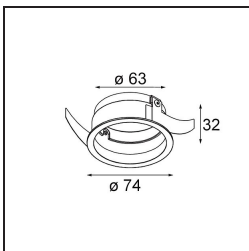

Specifications

Material	13512183
Light Source Type	LED
LED Type	BRIDGELUX V8G8
LED technology	LED COB
CRI	Min. 90
Colour Temperature	2700K
Lifetime	L90B10 @50,000 Hours
Lamp Included	Yes
Number of Light Sources	1
CIE flux code	100 100 100 100 97
Binning (SDCM)	2
Light Direction	Down
Optic	Collimator
Measured beam angle (°)	39.0
Input Voltage	Constant Current Driver Required
Electrical Class	III
IP Rating	55
Glow wire rating (°C)	850
Indoor/Outdoor	Indoor
Application	Ceiling, Wall
Mounting	Recessed
Cut-out size (mm)	ø68 for Frame Recessed; ø89 for Frame Recessed TrimLess
Mounting depth (mm)	110.0
Adjustability	Not Applicable
Distance to Lighted Object (m)	0,1
Primary Colour & Primary Finish	Black, Matt
Gross weight (g)	148.0
Drive current (mA)	350 500
Min. forward voltage (Vf)	13,2 13,7
Max. forward voltage (Vf)	15,0 15,4
Connected load (W)	5,0 7,2
Delivered lumens (lm)	495 668
Efficacy (lm/W)	99 93
Glare rating	10 11
Remark	• Tetrix Recessed Ring or Tube Surface not

included

- This is not a complete product. Tetrix Recessed Ring or Tube Surface required.
 - This is not a complete product. Tetrix Recessed Ring or Tube Surface required.
-

TM30 & CRI diagram

Light distribution & beam diagram

Diagrams

Optical Accessories

13515032 Snoot 32 Black Structure
13515038 Snoot 32 White Matt

13515132 Honeycomb 33 Black Structure

13515232 Light Cone 44 Black Structure
13515238 Light Cone 44 White Matt

Installation Accessories

13510083 Ring Recessed 62 1x IP55 Black Matt
13510038 Ring Recessed 62 1x IP55 White Matt

13515430 Ring Recessed Trimless 62 1x

13515530 Concrete Kit 62 150x150 1x

13515630 Concrete Ring 62 Standard Installation Housing