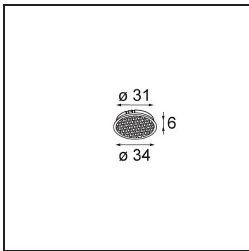

- **13515132** Honeycomb 33 Black Structure