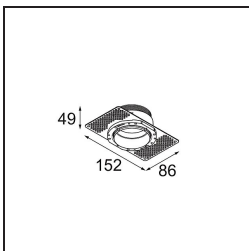

Specifications

Material	13512183
Light Source Type	LED
LED Type	BRIDGELUX V8G8
LED technology	LED COB
CRI	Min. 90
Colour Temperature	2700K
Lifetime	L80B20 @50,000 Hours
Lamp Included	Yes
Number of Light Sources	1
CIE flux code	100 100 100 100 97
Binning (SDCM)	2
Light Direction	Down
Optic	Collimator
Measured beam angle (°)	39.0
Input Voltage	Constant Current Driver Required
Electrical Class	III
IP Rating	55
Glow wire rating (°C)	850
Indoor/Outdoor	Indoor
Application	Ceiling, Wall
Mounting	Recessed
Cut-out size (mm)	ø68 for Frame Recessed; ø89 for Frame Recessed TrimLess
Mounting depth (mm)	110.0
Adjustability	Not Applicable
Distance to Lighted Object (m)	0,1
Primary Colour & Primary Finish	Black, Matt
Gross weight (g)	148.0
Drive current (mA)	350 500
Min. forward voltage (Vf)	13,2 13,7
Max. forward voltage (Vf)	15,0 15,4
Connected load (W)	5,0 7,2
Delivered lumens (lm)	495 668
Efficacy (lm/W)	99 93
Glare rating	10 11
Remark	• Tetrix Recessed Ring or Tube Surface not

included

- This is not a complete product. Tetrix Recessed Ring or Tube Surface required.
 - This is not a complete product. Tetrix Recessed Ring or Tube Surface required.
-

TM30 & CRI diagram

Light distribution & beam diagram

Diagrams

Optical Accessories

- 13515032** Snoot 32 Black Structure
- 13515038** Snoot 32 White Matt

- 13515132** Honeycomb 33 Black Structure

- 13515232** Light Cone 44 Black Structure
- 13515238** Light Cone 44 White Matt

Installation Accessories

- 13510083** Ring Recessed 62 1x IP55 Black Matt
- 13510038** Ring Recessed 62 1x IP55 White Matt

- 13515430** Ring Recessed Trimless 62 1x

13515530 Concrete Kit 62 150x150 1x

13515630 Concrete Ring 62 Standard Installation Housing