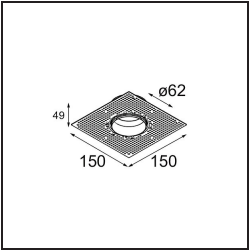

Specifications

Material	13512183
Light Source Type	LED
LED Type	BRIDGELUX V8G8
LED technology	LED COB
CRI	Min. 90
Colour Temperature	2700K
Lifetime	L80B20 @50,000 Hours
Lamp Included	Yes
Number of Light Sources	1
CIE flux code	100 100 100 100 97
Binning (SDCM)	2
Light Direction	Down
Optic	Collimator
Measured beam angle (°)	39.0
Input Voltage	Constant Current Driver Required
Electrical Class	III
IP Rating	55
Glow wire rating (°C)	850
Indoor/Outdoor	Indoor
Application	Ceiling, Wall
Mounting	Recessed
Cut-out size (mm)	ø68 for Frame Recessed; ø89 for Frame Recessed TrimLess
Mounting depth (mm)	110.0
Adjustability	Not Applicable
Distance to Lighted Object (m)	0,1
Primary Colour & Primary Finish	Black, Matt
Gross weight (g)	148.0
Drive current (mA)	350 500
Min. forward voltage (Vf)	13,2 13,7
Max. forward voltage (Vf)	15,0 15,4
Connected load (W)	5,0 7,2
Delivered lumens (lm)	495 668
Efficacy (lm/W)	99 93
Glare rating	10 11
Remark	• Tetrix Recessed Ring or Tube Surface not

included

- This is not a complete product. Tetrix Recessed Ring or Tube Surface required.
 - This is not a complete product. Tetrix Recessed Ring or Tube Surface required.
-

TM30 & CRI diagram

Light distribution & beam diagram

Diagrams

Optical Accessories

- 13515032** Snoot 32 Black Structure
- 13515038** Snoot 32 White Matt

- 13515132** Honeycomb 33 Black Structure

- 13515232** Light Cone 44 Black Structure
- 13515238** Light Cone 44 White Matt

Installation Accessories

- 13510083** Ring Recessed 62 1x IP55 Black Matt
- 13510038** Ring Recessed 62 1x IP55 White Matt

- 13515430** Ring Recessed Trimless 62 1x

13515530 Concrete Kit 62 150x150 1x

13515630 Concrete Ring 62 Standard Installation Housing