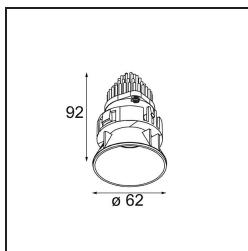

Specifications

Material	13512183
Light Source Type	LED
LED Type	BRIDGELUX V8G8
LED technology	LED COB
CRI	Min. 90
Colour Temperature	2700K
Lifetime	L90B10 @50,000 Hours
Lamp Included	Yes
Number of Light Sources	1
CIE flux code	100 100 100 100 97
Binning (SDCM)	2
Light Direction	Down
Optic	Collimator
Measured beam angle (°)	39.0
Input Voltage	Constant Current Driver Required
Electrical Class	III
IP Rating	55
Glow wire rating (°C)	850
Indoor/Outdoor	Indoor
Application	Ceiling, Wall
Mounting	Recessed
Cut-out size (mm)	ø68 for Frame Recessed; ø89 for Frame Recessed TrimLess
Mounting depth (mm)	110.0
Adjustability	Not Applicable
Distance to Lighted Object (m)	0,1
Primary Colour & Primary Finish	Black, Matt
Gross weight (g)	148.0
Drive current (mA)	350 500
Min. forward voltage (Vf)	13,2 13,7
Max. forward voltage (Vf)	15,0 15,4
Connected load (W)	5,0 7,2
Delivered lumens (lm)	495 668
Efficacy (lm/W)	99 93
Glare rating	10 11
Remark	• Tetrix Recessed Ring or Tube Surface not

included

- This is not a complete product. Tetrix Recessed Ring or Tube Surface required.
 - This is not a complete product. Tetrix Recessed Ring or Tube Surface required.
-

TM30 & CRI diagram

Light distribution & beam diagram