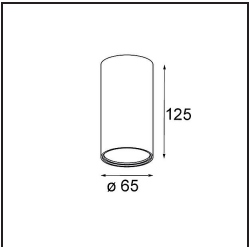

13515738 Tetrix Tube Surface 65 125 1x DE White Matt

13515783 Tetrix Tube Surface 65 125 1x DE Black Matt

Choose a required accessory