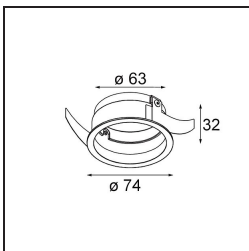

Specifications

Material	13512183
Light Source Type	LED
LED Type	BRIDGELUX V8G8
LED technology	LED COB
CRI	Min. 90
Colour Temperature	2700K
Lifetime	L80B20 @50,000 Hours
Lamp Included	Yes
Number of Light Sources	1
CIE flux code	100 100 100 100 97
Binning (SDCM)	2
Light Direction	Down
Optic	Collimator
Measured beam angle (°)	39.0
Input Voltage	Constant Current Driver Required
Electrical Class	III
IP Rating	55
Glow wire rating (°C)	850
Indoor/Outdoor	Indoor
Application	Ceiling, Wall
Mounting	Recessed
Cut-out size (mm)	ø68 for Frame Recessed; ø89 for Frame Recessed TrimLess
Mounting depth (mm)	110.0
Adjustability	Not Applicable
Distance to Lighted Object (m)	0,1
Primary Colour & Primary Finish	Black, Matt
Gross weight (g)	148.0
Drive current (mA)	350 500
Min. forward voltage (Vf)	13,2 13,7
Max. forward voltage (Vf)	15,0 15,4
Connected load (W)	5,0 7,2
Delivered lumens (lm)	495 668
Efficacy (lm/W)	99 93
Glare rating	10 11
Remark	• Tetrix Recessed Ring or Tube Surface not

included

- This is not a complete product. Tetrix Recessed Ring or Tube Surface required.
 - This is not a complete product. Tetrix Recessed Ring or Tube Surface required.
-

TM30 & CRI diagram

Light distribution & beam diagram

Diagrams

Optical Accessories

- 13515032** Snoot 32 Black Structure
- 13515038** Snoot 32 White Matt

- 13515132** Honeycomb 33 Black Structure

- 13515232** Light Cone 44 Black Structure
- 13515238** Light Cone 44 White Matt

Installation Accessories

- 13510083** Ring Recessed 62 1x IP55 Black Matt
- 13510038** Ring Recessed 62 1x IP55 White Matt

- 13515430** Ring Recessed Trimless 62 1x

13515530 Concrete Kit 62 150x150 1x

13515630 Concrete Ring 62 Standard Installation Housing