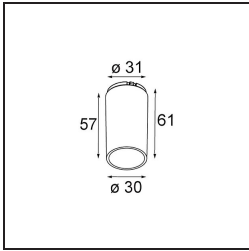

Optical Accessories

- **13515032** Snoot 32 Black Structure
- **13515038** Snoot 32 White Matt