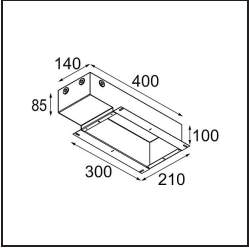

11624130 Installation Housing 140x400x100x210