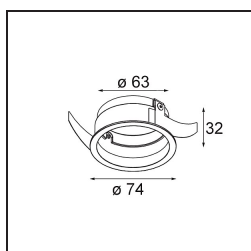

Installatie Accessoires

- **13510083** Ring Recessed 62 1x IP55 Black Matt
- **13510038** Ring Recessed 62 1x IP55 White Matt