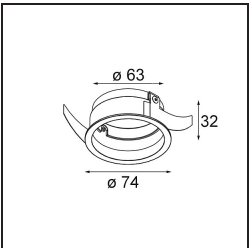

Specifications

Material	13512180
Light Source Type	LED
LED Type	BRIDGELUX V8G8
LED technology	LED COB
CRI	Min. 90
Colour Temperature	2700K
Lifetime	L90B10 @50,000 Hours
Lamp Included	Yes
Number of Light Sources	1
CIE flux code	99 100 100 100 96
Binning (SDCM)	2
Light Direction	Down
Optic	Collimator
Measured beam angle (°)	38.4
Input Voltage	Constant Current Driver Required
Electrical Class	III
IP Rating	55
Glow wire rating (°C)	850
Indoor/Outdoor	Indoor
Application	Ceiling, Wall
Mounting	Recessed
Cut-out size (mm)	ø68 for Frame Recessed; ø89 for Frame Recessed TrimLess
Mounting depth (mm)	110.0
Adjustability	Not Applicable
Distance to Lighted Object (m)	0,1
Primary Colour & Primary Finish	Black, Chrome
Gross weight (g)	148.0
Drive current (mA)	350 500
Min. forward voltage (Vf)	13,2 13,7
Max. forward voltage (Vf)	15,0 15,4
Connected load (W)	5,0 7,2
Luminous flux per lamp (lm)	492 664
Efficacy (lm/W)	98 92
Glare rating	11 12

Remark	<ul style="list-style-type: none">• Tetrix Recessed Ring or Tube Surface not included• This is not a complete product. Tetrix Recessed Ring or Tube Surface required.• This is not a complete product. Tetrix Recessed Ring or Tube Surface required.
--------	---

TM30 & CRI diagram

Light distribution & beam diagram

Diagrams

Optical Accessories

- 13515032** Snoot 32 Black Structure
- 13515038** Snoot 32 White Matt

- 13515132** Honeycomb 33 Black Structure

- 13515232** Light Cone 44 Black Structure
- 13515238** Light Cone 44 White Matt

Installation Accessories

- 13510083** Ring Recessed 62 1x IP55 Black Matt
- 13510038** Ring Recessed 62 1x IP55 White Matt

- 13515430** Ring Recessed Trimless 62 1x

13515530 Concrete Kit 62 150x150 1x

13515630 Concrete Ring 62 Standard Installation Housing