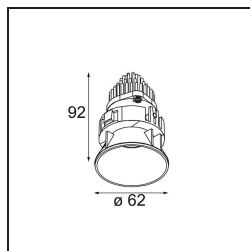

Specifications

Material	13512180
Light Source Type	LED
LED Type	BRIDGELUX V8G8
LED technology	LED COB
CRI	Min. 90
Colour Temperature	2700K
Lifetime	L90B10 @50,000 Hours
Lamp Included	Yes
Number of Light Sources	1
CIE flux code	99 100 100 100 96
Binning (SDCM)	2
Light Direction	Down
Optic	Collimator
Measured beam angle (°)	38.4
Input Voltage	Constant Current Driver Required
Electrical Class	III
IP Rating	55
Glow wire rating (°C)	850
Indoor/Outdoor	Indoor
Application	Ceiling, Wall
Mounting	Recessed
Cut-out size (mm)	ø68 for Frame Recessed; ø89 for Frame Recessed TrimLess
Mounting depth (mm)	110.0
Adjustability	Not Applicable
Distance to Lighted Object (m)	0,1
Primary Colour & Primary Finish	Black, Chrome
Gross weight (g)	148.0
Drive current (mA)	350 500
Min. forward voltage (Vf)	13,2 13,7
Max. forward voltage (Vf)	15,0 15,4
Connected load (W)	5,0 7,2
Luminous flux per lamp (lm)	492 664
Efficacy (lm/W)	98 92
Glare rating	11 12

Remark	<ul style="list-style-type: none">• Tetrix Recessed Ring or Tube Surface not included• This is not a complete product. Tetrix Recessed Ring or Tube Surface required.• This is not a complete product. Tetrix Recessed Ring or Tube Surface required.
--------	---