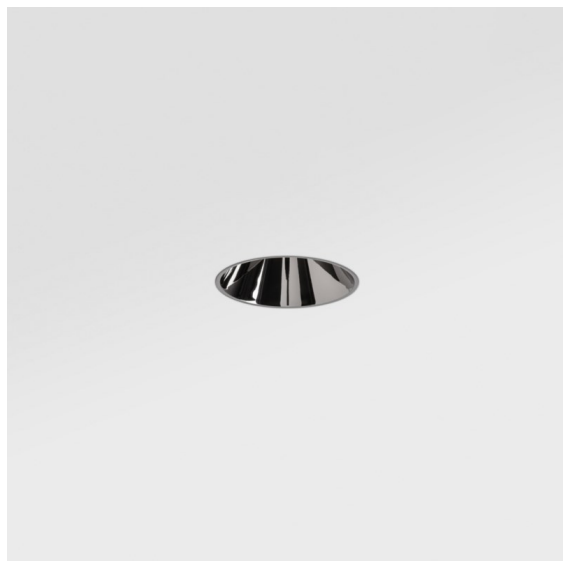

Date
Customer
Project
Type

Tetrix Oblique Recessed 62 lx IP55 LED 2700K Flood DE Black Chrome

Playing with pieces, fitting them together in all kinds of intricate ways. Tetrix invites you to give it your personal touch with design options and accessories. It's versatile, fits everywhere, and is a breeze to install.

Specifications

Material	13512180
Light Source Type	LED
LED Type	BRIDGELUX V8G8
LED technology	LED COB
CRI	Min. 90
Colour Temperature	2700K
Lifetime	L90B10 @50,000 Hours
Lamp Included	Yes
Number of Light Sources	1
CIE flux code	99 100 100 100 96
Binning (SDCM)	2
Light Direction	Down
Optic	Collimator
Measured beam angle (°)	38.4
Input Voltage	Constant Current Driver Required
Electrical Class	III
IP Rating	55
Glow wire rating (°C)	850
Indoor/Outdoor	Indoor
Application	Ceiling, Wall
Mounting	Recessed
Cut-out size (mm)	ø68 for Frame Recessed; ø89 for Frame Recessed TrimLess
Mounting depth (mm)	110.0
Adjustability	Not Applicable
Distance to Lighted Object (m)	0,1
Primary Colour & Primary Finish	Black, Chrome
Gross weight (g)	148.0
Drive current (mA)	350 500
Min. forward voltage (Vf)	13,2 13,7
Max. forward voltage (Vf)	15,0 15,4
Connected load (W)	5,0 7,2
Luminous flux per lamp (lm)	492 664
Efficacy (lm/W)	98 92
Glare rating	11 12

Remark	<ul style="list-style-type: none">• Tetrix Recessed Ring or Tube Surface not included• This is not a complete product. Tetrix Recessed Ring or Tube Surface required.• This is not a complete product. Tetrix Recessed Ring or Tube Surface required.
--------	---