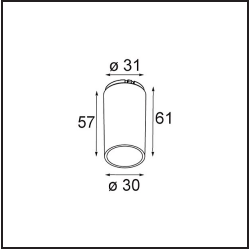

Specifications

Material	13512180
Light Source Type	LED
LED Type	BRIDGELUX V8G8
LED technology	LED COB
CRI	Min. 90
Colour Temperature	2700K
Lifetime	L90B10 @50,000 Hours
Lamp Included	Yes
Number of Light Sources	1
CIE flux code	99 100 100 100 96
Binning (SDCM)	2
Light Direction	Down
Optic	Collimator
Measured beam angle (°)	38.4
Input Voltage	Constant Current Driver Required
Electrical Class	III
IP Rating	55
Glow wire rating (°C)	850
Indoor/Outdoor	Indoor
Application	Ceiling, Wall
Mounting	Recessed
Cut-out size (mm)	ø68 for Frame Recessed; ø89 for Frame Recessed TrimLess
Mounting depth (mm)	110.0
Adjustability	Not Applicable
Distance to Lighted Object (m)	0,1
Primary Colour & Primary Finish	Black, Chrome
Gross weight (g)	148.0
Drive current (mA)	350 500
Min. forward voltage (Vf)	13,2 13,7
Max. forward voltage (Vf)	15,0 15,4
Connected load (W)	5,0 7,2
Luminous flux per lamp (lm)	492 664
Efficacy (lm/W)	98 92
Glare rating	11 12

Remark	<ul style="list-style-type: none">• Tetrix Recessed Ring or Tube Surface not included• This is not a complete product. Tetrix Recessed Ring or Tube Surface required.• This is not a complete product. Tetrix Recessed Ring or Tube Surface required.
--------	---

TM30 & CRI diagram

Light distribution & beam diagram

Diagrams

Optical Accessories

- 13515032** Snoot 32 Black Structure
- 13515038** Snoot 32 White Matt

- 13515132** Honeycomb 33 Black Structure

- 13515232** Light Cone 44 Black Structure
- 13515238** Light Cone 44 White Matt

Installation Accessories

- 13510083** Ring Recessed 62 1x IP55 Black Matt
- 13510038** Ring Recessed 62 1x IP55 White Matt

- 13515430** Ring Recessed Trimless 62 1x

13515530 Concrete Kit 62 150x150 1x

13515630 Concrete Ring 62 Standard Installation Housing