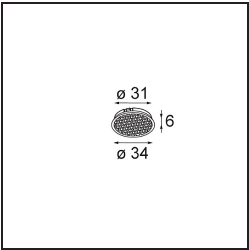

Specifications

Material	13512180
Light Source Type	LED
LED Type	BRIDGELUX V8G8
LED technology	LED COB
CRI	Min. 90
Colour Temperature	2700K
Lifetime	L90B10 @50,000 Hours
Lamp Included	Yes
Number of Light Sources	1
CIE flux code	99 100 100 100 96
Binning (SDCM)	2
Light Direction	Down
Optic	Collimator
Measured beam angle (°)	38.4
Input Voltage	Constant Current Driver Required
Electrical Class	III
IP Rating	55
Glow wire rating (°C)	850
Indoor/Outdoor	Indoor
Application	Ceiling, Wall
Mounting	Recessed
Cut-out size (mm)	ø68 for Frame Recessed; ø89 for Frame Recessed TrimLess
Mounting depth (mm)	110.0
Adjustability	Not Applicable
Distance to Lighted Object (m)	0,1
Primary Colour & Primary Finish	Black, Chrome
Gross weight (g)	148.0
Drive current (mA)	350 500
Min. forward voltage (Vf)	13,2 13,7
Max. forward voltage (Vf)	15,0 15,4
Connected load (W)	5,0 7,2
Luminous flux per lamp (lm)	492 664
Efficacy (lm/W)	98 92
Glare rating	11 12

Remark	<ul style="list-style-type: none">• Tetrix Recessed Ring or Tube Surface not included• This is not a complete product. Tetrix Recessed Ring or Tube Surface required.• This is not a complete product. Tetrix Recessed Ring or Tube Surface required.
--------	---

TM30 & CRI diagram

Light distribution & beam diagram

Diagrams

Optical Accessories

- 13515032** Snoot 32 Black Structure
- 13515038** Snoot 32 White Matt

- 13515132** Honeycomb 33 Black Structure

- 13515232** Light Cone 44 Black Structure
- 13515238** Light Cone 44 White Matt