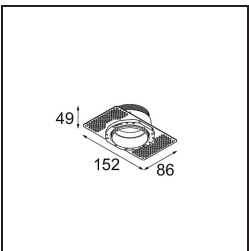

Specifications

Material	13512180
Light Source Type	LED
LED Type	BRIDGELUX V8G8
LED technology	LED COB
CRI	Min. 90
Colour Temperature	2700K
Lifetime	L90B10 @50,000 Hours
Lamp Included	Yes
Number of Light Sources	1
CIE flux code	99 100 100 100 96
Binning (SDCM)	2
Light Direction	Down
Optic	Collimator
Measured beam angle (°)	38.4
Input Voltage	Constant Current Driver Required
Electrical Class	III
IP Rating	55
Glow wire rating (°C)	850
Indoor/Outdoor	Indoor
Application	Ceiling, Wall
Mounting	Recessed
Cut-out size (mm)	ø68 for Frame Recessed; ø89 for Frame Recessed TrimLess
Mounting depth (mm)	110.0
Adjustability	Not Applicable
Distance to Lighted Object (m)	0,1
Primary Colour & Primary Finish	Black, Chrome
Gross weight (g)	148.0
Drive current (mA)	350 500
Min. forward voltage (Vf)	13,2 13,7
Max. forward voltage (Vf)	15,0 15,4
Connected load (W)	5,0 7,2
Luminous flux per lamp (lm)	492 664
Efficacy (lm/W)	98 92
Glare rating	11 12

Remark	<ul style="list-style-type: none">• Tetrix Recessed Ring or Tube Surface not included• This is not a complete product. Tetrix Recessed Ring or Tube Surface required.• This is not a complete product. Tetrix Recessed Ring or Tube Surface required.
--------	---

TM30 & CRI diagram

Light distribution & beam diagram

Diagrams

Optical Accessories

- 13515032** Snoot 32 Black Structure
- 13515038** Snoot 32 White Matt

- 13515132** Honeycomb 33 Black Structure

- 13515232** Light Cone 44 Black Structure
- 13515238** Light Cone 44 White Matt

Installation Accessories

- 13510083** Ring Recessed 62 1x IP55 Black Matt
- 13510038** Ring Recessed 62 1x IP55 White Matt

- 13515430** Ring Recessed Trimless 62 1x

13515530 Concrete Kit 62 150x150 1x

13515630 Concrete Ring 62 Standard Installation Housing