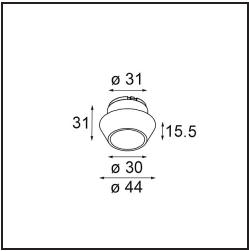

Specifications

Material	13512180
Light Source Type	LED
LED Type	BRIDGELUX V8G8
LED technology	LED COB
CRI	Min. 90
Colour Temperature	2700K
Lifetime	L90B10 @50,000 Hours
Lamp Included	Yes
Number of Light Sources	1
CIE flux code	99 100 100 100 96
Binning (SDCM)	2
Light Direction	Down
Optic	Collimator
Measured beam angle (°)	38.4
Input Voltage	Constant Current Driver Required
Electrical Class	III
IP Rating	55
Glow wire rating (°C)	850
Indoor/Outdoor	Indoor
Application	Ceiling, Wall
Mounting	Recessed
Cut-out size (mm)	ø68 for Frame Recessed; ø89 for Frame Recessed TrimLess
Mounting depth (mm)	110.0
Adjustability	Not Applicable
Distance to Lighted Object (m)	0,1
Primary Colour & Primary Finish	Black, Chrome
Gross weight (g)	148.0
Drive current (mA)	350 500
Min. forward voltage (Vf)	13,2 13,7
Max. forward voltage (Vf)	15,0 15,4
Connected load (W)	5,0 7,2
Luminous flux per lamp (lm)	492 664
Efficacy (lm/W)	98 92
Glare rating	11 12

Remark	<ul style="list-style-type: none">• Tetrix Recessed Ring or Tube Surface not included• This is not a complete product. Tetrix Recessed Ring or Tube Surface required.• This is not a complete product. Tetrix Recessed Ring or Tube Surface required.
--------	---

TM30 & CRI diagram

Light distribution & beam diagram

Diagrams

Optical Accessories

- 13515032** Snoot 32 Black Structure
- 13515038** Snoot 32 White Matt

- 13515132** Honeycomb 33 Black Structure

- 13515232** Light Cone 44 Black Structure
- 13515238** Light Cone 44 White Matt