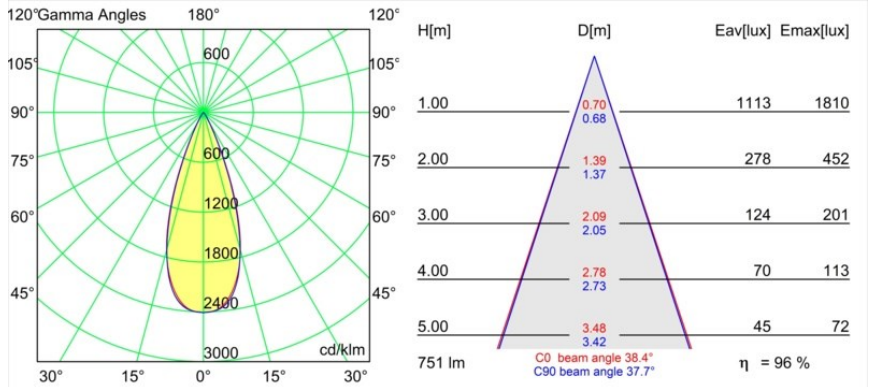

Light distribution & beam diagram