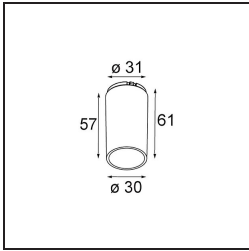

Optical Accessories

13515032 Snoot 32 Black Structure
13515038 Snoot 32 White Matt