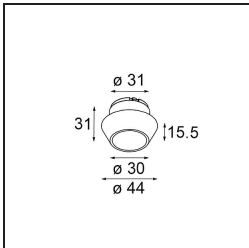

Specifications

Material	13512138
Light Source Type	LED
LED Type	BRIDGELUX V8G8
LED technology	LED COB
CRI	Min. 90
Colour Temperature	2700K
Lifetime	L90B10 @50,000 Hours
Lamp Included	Yes
Number of Light Sources	1
CIE flux code	98 99 100 100 100
Binning (SDCM)	2
Light Direction	Down
Optic	Collimator
Measured beam angle (°)	39.0
Input Voltage	Constant Current Driver Required
Electrical Class	III
IP Rating	55
Glow wire rating (°C)	850
Indoor/Outdoor	Indoor
Application	Ceiling, Wall
Mounting	Recessed
Cut-out size (mm)	ø68 for Frame Recessed; ø89 for Frame Recessed TrimLess
Mounting depth (mm)	110.0
Adjustability	Not Applicable
Distance to Lighted Object (m)	0,1
Primary Colour & Primary Finish	White, Matt
Gross weight (g)	148.0
Drive current (mA)	350 500
Min. forward voltage (Vf)	13,2 13,7
Max. forward voltage (Vf)	15,0 15,4
Connected load (W)	5,0 7,2
Delivered lumens (lm)	509 688
Efficacy (lm/W)	102 96
Glare rating	16 17
Remark	• Tetrix Recessed Ring or Tube Surface not

included

- This is not a complete product. Tetrix Recessed Ring or Tube Surface required.
 - This is not a complete product. Tetrix Recessed Ring or Tube Surface required.
-

TM30 & CRI diagram

Light distribution & beam diagram

Diagrams

Optical Accessories

13515032 Snoot 32 Black Structure
13515038 Snoot 32 White Matt

13515132 Honeycomb 33 Black Structure

13515232 Light Cone 44 Black Structure
13515238 Light Cone 44 White Matt

Installation Accessories