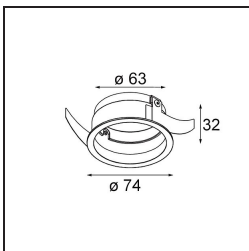

Specifications

Material	13512138
Light Source Type	LED
LED Type	BRIDGELUX V8G8
LED technology	LED COB
CRI	Min. 90
Colour Temperature	2700K
Lifetime	L90B10 @50,000 Hours
Lamp Included	Yes
Number of Light Sources	1
CIE flux code	98 99 100 100 100
Binning (SDCM)	2
Light Direction	Down
Optic	Collimator
Measured beam angle (°)	39.0
Input Voltage	Constant Current Driver Required
Electrical Class	III
IP Rating	55
Glow wire rating (°C)	850
Indoor/Outdoor	Indoor
Application	Ceiling, Wall
Mounting	Recessed
Cut-out size (mm)	ø68 for Frame Recessed; ø89 for Frame Recessed TrimLess
Mounting depth (mm)	110.0
Adjustability	Not Applicable
Distance to Lighted Object (m)	0,1
Primary Colour & Primary Finish	White, Matt
Gross weight (g)	148.0
Drive current (mA)	350 500
Min. forward voltage (Vf)	13,2 13,7
Max. forward voltage (Vf)	15,0 15,4
Connected load (W)	5,0 7,2
Delivered lumens (lm)	509 688
Efficacy (lm/W)	102 96
Glare rating	16 17
Remark	• Tetrix Recessed Ring or Tube Surface not

included

- This is not a complete product. Tetrix Recessed Ring or Tube Surface required.
 - This is not a complete product. Tetrix Recessed Ring or Tube Surface required.
-

TM30 & CRI diagram

Light distribution & beam diagram

Diagrams

Optical Accessories

13515032 Snoot 32 Black Structure
13515038 Snoot 32 White Matt

13515132 Honeycomb 33 Black Structure

13515232 Light Cone 44 Black Structure
13515238 Light Cone 44 White Matt

Installation Accessories

13510083 Ring Recessed 62 1x IP55 Black Matt
13510038 Ring Recessed 62 1x IP55 White Matt

13515430 Ring Recessed Trimless 62 1x

13515530 Concrete Kit 62 150x150 1x

13515630 Concrete Ring 62 Standard Installation Housing