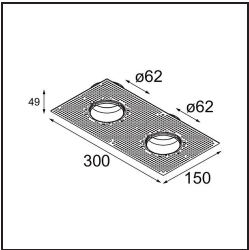

12293330 Plaster Kit Trimless 300x150 - 62 2x