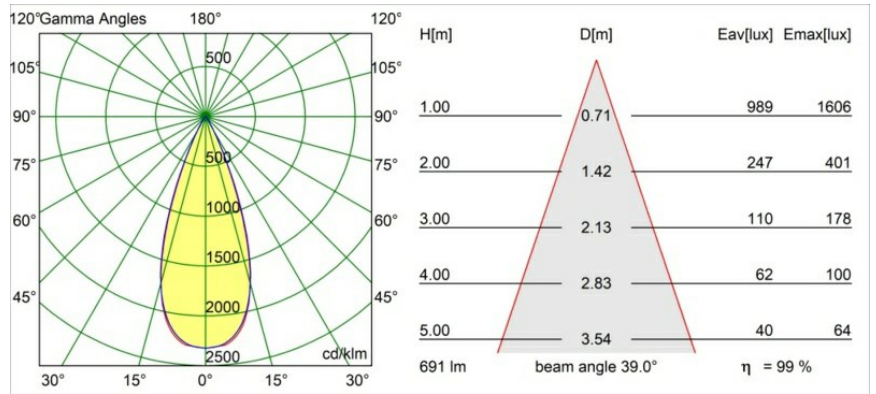

### Specifications

Material	13512138
Light Source Type	LED
LED Type	BRIDGELUX V8G8
LED technology	LED COB
CRI	Min. 90
Colour Temperature	2700K
Lifetime	L80B20 @50,000 Hours
Lamp Included	Yes
Number of Light Sources	1
CIE flux code	98 99 100 100 100
Binning (SDCM)	2
Light Direction	Down
Optic	Collimator
Measured beam angle (°)	39.0
Input Voltage	Constant Current Driver Required
Electrical Class	III
IP Rating	55
Glow wire rating (°C)	850
Indoor/Outdoor	Indoor
Application	Ceiling, Wall
Mounting	Recessed
Cut-out size (mm)	ø68 for Frame Recessed; ø89 for Frame Recessed TrimLess
Mounting depth (mm)	110.0
Adjustability	Not Applicable
Distance to Lighted Object (m)	0,1
Primary Colour & Primary Finish	White, Matt
Gross weight (g)	148.0
Drive current (mA)	350      500
Min. forward voltage (Vf)	13,2      13,7
Max. forward voltage (Vf)	15,0      15,4
Connected load (W)	5,0      7,2
Delivered lumens (lm)	509      688
Efficacy (lm/W)	102      96
Glare rating	16      17
Remark	• Tetrix Recessed Ring or Tube Surface not

included

- This is not a complete product. Tetrix Recessed Ring or Tube Surface required.
  - This is not a complete product. Tetrix Recessed Ring or Tube Surface required.
-

**TM30 & CRI diagram**

**Light distribution & beam diagram**