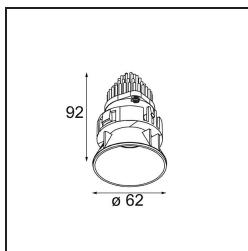

Specifications

Material	13512138
Light Source Type	LED
LED Type	BRIDGELUX V8G8
LED technology	LED COB
CRI	Min. 90
Colour Temperature	2700K
Lifetime	L90B10 @50,000 Hours
Lamp Included	Yes
Number of Light Sources	1
CIE flux code	98 99 100 100 100
Binning (SDCM)	2
Light Direction	Down
Optic	Collimator
Measured beam angle (°)	39.0
Input Voltage	Constant Current Driver Required
Electrical Class	III
IP Rating	55
Glow wire rating (°C)	850
Indoor/Outdoor	Indoor
Application	Ceiling, Wall
Mounting	Recessed
Cut-out size (mm)	ø68 for Frame Recessed; ø89 for Frame Recessed TrimLess
Mounting depth (mm)	110.0
Adjustability	Not Applicable
Distance to Lighted Object (m)	0,1
Primary Colour & Primary Finish	White, Matt
Gross weight (g)	148.0
Drive current (mA)	350 500
Min. forward voltage (Vf)	13,2 13,7
Max. forward voltage (Vf)	15,0 15,4
Connected load (W)	5,0 7,2
Delivered lumens (lm)	509 688
Efficacy (lm/W)	102 96
Glare rating	16 17
Remark	• Tetrix Recessed Ring or Tube Surface not

included

- This is not a complete product. Tetrix Recessed Ring or Tube Surface required.
 - This is not a complete product. Tetrix Recessed Ring or Tube Surface required.
-

TM30 & CRI diagram

Light distribution & beam diagram