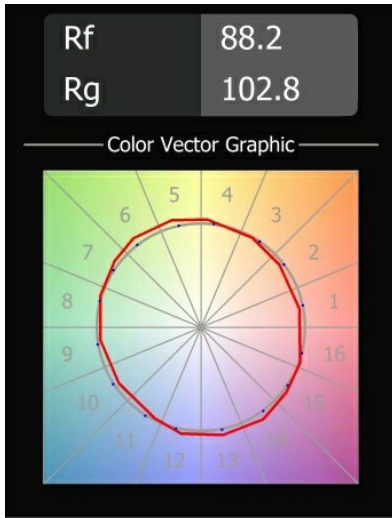

Specifications

Material	13512138
Light Source Type	LED
LED Type	BRIDGELUX V8G8
LED technology	LED COB
CRI	Min. 90
Colour Temperature	2700K
Lifetime	L90B10 @50,000 Hours
Lamp Included	Yes
Number of Light Sources	1
CIE flux code	98 99 100 100 100
Binning (SDCM)	2
Light Direction	Down
Optic	Collimator
Measured beam angle (°)	39.0
Input Voltage	Constant Current Driver Required
Electrical Class	III
IP Rating	55
Glow wire rating (°C)	850
Indoor/Outdoor	Indoor
Application	Ceiling, Wall
Mounting	Recessed
Cut-out size (mm)	ø68 for Frame Recessed; ø89 for Frame Recessed TrimLess
Mounting depth (mm)	110.0
Adjustability	Not Applicable
Distance to Lighted Object (m)	0,1
Primary Colour & Primary Finish	White, Matt
Gross weight (g)	148.0
Drive current (mA)	350 500
Min. forward voltage (Vf)	13,2 13,7
Max. forward voltage (Vf)	15,0 15,4
Connected load (W)	5,0 7,2
Delivered lumens (lm)	509 688
Efficacy (lm/W)	102 96
Glare rating	16 17
Remark	• Tetrix Recessed Ring or Tube Surface not

included

- This is not a complete product. Tetrix Recessed Ring or Tube Surface required.
 - This is not a complete product. Tetrix Recessed Ring or Tube Surface required.
-

TM30 & CRI diagram

Light distribution & beam diagram