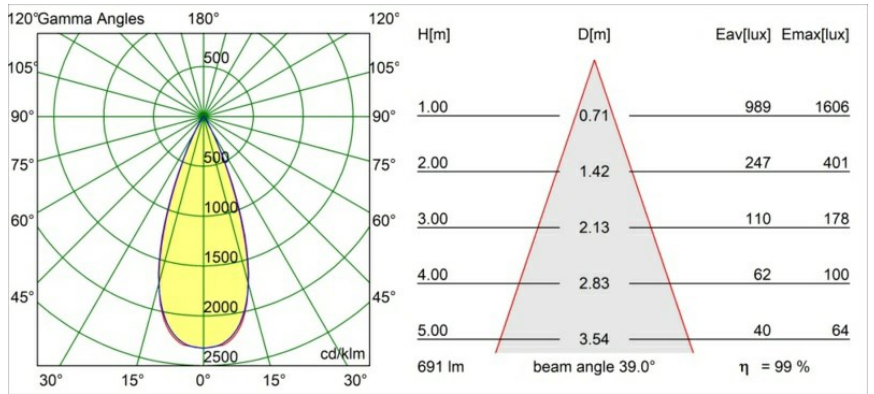

Specifications

Material	13512138
Light Source Type	LED
LED Type	BRIDGELUX V8G8
LED technology	LED COB
CRI	Min. 90
Colour Temperature	2700K
Lifetime	L90B10 @50,000 Hours
Lamp Included	Yes
Number of Light Sources	1
CIE flux code	98 99 100 100 100
Binning (SDCM)	2
Light Direction	Down
Optic	Collimator
Measured beam angle (°)	39.0
Input Voltage	Constant Current Driver Required
Electrical Class	III
IP Rating	55
Glow wire rating (°C)	850
Indoor/Outdoor	Indoor
Application	Ceiling, Wall
Mounting	Recessed
Cut-out size (mm)	ø68 for Frame Recessed; ø89 for Frame Recessed TrimLess
Mounting depth (mm)	110.0
Adjustability	Not Applicable
Distance to Lighted Object (m)	0,1
Primary Colour & Primary Finish	White, Matt
Gross weight (g)	148.0
Drive current (mA)	350 500
Min. forward voltage (Vf)	13,2 13,7
Max. forward voltage (Vf)	15,0 15,4
Connected load (W)	5,0 7,2
Delivered lumens (lm)	509 688
Efficacy (lm/W)	102 96
Glare rating	16 17
Remark	• Tetrix Recessed Ring or Tube Surface not

included

- This is not a complete product. Tetrix Recessed Ring or Tube Surface required.
 - This is not a complete product. Tetrix Recessed Ring or Tube Surface required.
-

TM30 & CRI diagram

Light distribution & beam diagram