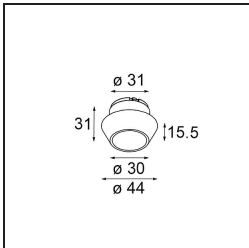

13515232 Light Cone 44 Black Structure
13515238 Light Cone 44 White Matt