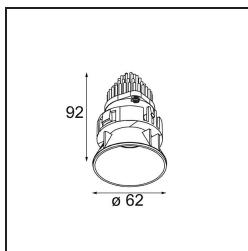

### Specifications

Material	13512138
Light Source Type	LED
LED Type	BRIDGELUX V8G8
LED technology	LED COB
CRI	Min. 90
Colour Temperature	2700K
Lifetime	L80B20 @50,000 Hours
Lamp Included	Yes
Number of Light Sources	1
CIE flux code	98 99 100 100 100
Binning (SDCM)	2
Light Direction	Down
Optic	Collimator
Measured beam angle (°)	39.0
Input Voltage	Constant Current Driver Required
Electrical Class	III
IP Rating	55
Glow wire rating (°C)	850
Indoor/Outdoor	Indoor
Application	Ceiling, Wall
Mounting	Recessed
Cut-out size (mm)	ø68 for Frame Recessed; ø89 for Frame Recessed TrimLess
Mounting depth (mm)	110.0
Adjustability	Not Applicable
Distance to Lighted Object (m)	0,1
Primary Colour & Primary Finish	White, Matt
Gross weight (g)	148.0
Drive current (mA)	350      500
Min. forward voltage (Vf)	13,2      13,7
Max. forward voltage (Vf)	15,0      15,4
Connected load (W)	5,0      7,2
Delivered lumens (lm)	509      688
Efficacy (lm/W)	102      96
Glare rating	16      17
Remark	• Tetrix Recessed Ring or Tube Surface not

included

- This is not a complete product. Tetrix Recessed Ring or Tube Surface required.
  - This is not a complete product. Tetrix Recessed Ring or Tube Surface required.
-

**TM30 & CRI diagram**

**Light distribution & beam diagram**