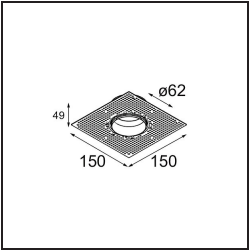

12293230 Plaster Kit Trimless 150x150 - 62 1x