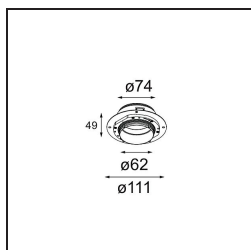

Specifications

Material	13512138
Light Source Type	LED
LED Type	BRIDGELUX V8G8
LED technology	LED COB
CRI	Min. 90
Colour Temperature	2700K
Lifetime	L90B10 @50,000 Hours
Lamp Included	Yes
Number of Light Sources	1
CIE flux code	98 99 100 100 100
Binning (SDCM)	2
Light Direction	Down
Optic	Collimator
Measured beam angle (°)	39.0
Input Voltage	Constant Current Driver Required
Electrical Class	III
IP Rating	55
Glow wire rating (°C)	850
Indoor/Outdoor	Indoor
Application	Ceiling, Wall
Mounting	Recessed
Cut-out size (mm)	ø68 for Frame Recessed; ø89 for Frame Recessed TrimLess
Mounting depth (mm)	110.0
Adjustability	Not Applicable
Distance to Lighted Object (m)	0,1
Primary Colour & Primary Finish	White, Matt
Gross weight (g)	148.0
Drive current (mA)	350 500
Min. forward voltage (Vf)	13,2 13,7
Max. forward voltage (Vf)	15,0 15,4
Connected load (W)	5,0 7,2
Delivered lumens (lm)	509 688
Efficacy (lm/W)	102 96
Glare rating	16 17
Remark	• Tetrix Recessed Ring or Tube Surface not

included

- This is not a complete product. Tetrix Recessed Ring or Tube Surface required.
 - This is not a complete product. Tetrix Recessed Ring or Tube Surface required.
-

TM30 & CRI diagram

Light distribution & beam diagram

Diagrams

Optical Accessories

13515032 Snoot 32 Black Structure
13515038 Snoot 32 White Matt

13515132 Honeycomb 33 Black Structure

13515232 Light Cone 44 Black Structure
13515238 Light Cone 44 White Matt

Installation Accessories

13510083 Ring Recessed 62 1x IP55 Black Matt
13510038 Ring Recessed 62 1x IP55 White Matt

13515430 Ring Recessed Trimless 62 1x

13515530 Concrete Kit 62 150x150 1x

13515630 Concrete Ring 62 Standard Installation Housing