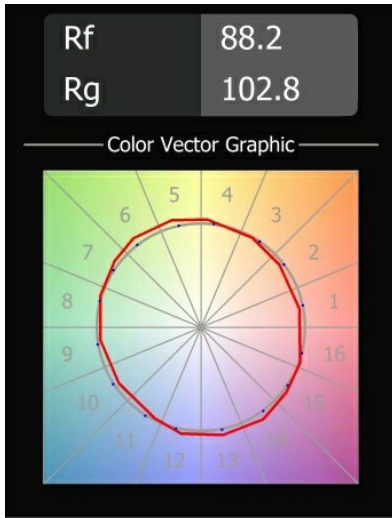

### Specifications

Material	13512138
Light Source Type	LED
LED Type	BRIDGELUX V8G8
LED technology	LED COB
CRI	Min. 90
Colour Temperature	2700K
Lifetime	L80B20 @50,000 Hours
Lamp Included	Yes
Number of Light Sources	1
CIE flux code	98 99 100 100 100
Binning (SDCM)	2
Light Direction	Down
Optic	Collimator
Measured beam angle (°)	39.0
Input Voltage	Constant Current Driver Required
Electrical Class	III
IP Rating	55
Glow wire rating (°C)	850
Indoor/Outdoor	Indoor
Application	Ceiling, Wall
Mounting	Recessed
Cut-out size (mm)	ø68 for Frame Recessed; ø89 for Frame Recessed TrimLess
Mounting depth (mm)	110.0
Adjustability	Not Applicable
Distance to Lighted Object (m)	0,1
Primary Colour & Primary Finish	White, Matt
Gross weight (g)	148.0
Drive current (mA)	350      500
Min. forward voltage (Vf)	13,2      13,7
Max. forward voltage (Vf)	15,0      15,4
Connected load (W)	5,0      7,2
Delivered lumens (lm)	509      688
Efficacy (lm/W)	102      96
Glare rating	16      17
Remark	• Tetrix Recessed Ring or Tube Surface not

included

- This is not a complete product. Tetrix Recessed Ring or Tube Surface required.
  - This is not a complete product. Tetrix Recessed Ring or Tube Surface required.
-

**TM30 & CRI diagram**

**Light distribution & beam diagram**