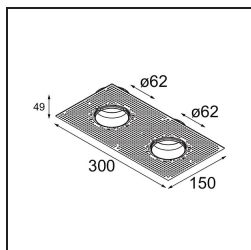

12293330 Plaster Kit Trimless 300x150 - 62 2x