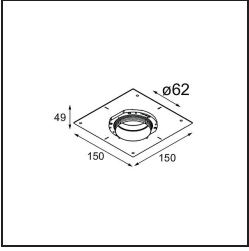

### Specifications

Material	13512138
Light Source Type	LED
LED Type	BRIDGELUX V8G8
LED technology	LED COB
CRI	Min. 90
Colour Temperature	2700K
Lifetime	L80B20 @50,000 Hours
Lamp Included	Yes
Number of Light Sources	1
CIE flux code	98 99 100 100 100
Binning (SDCM)	2
Light Direction	Down
Optic	Collimator
Measured beam angle (°)	39.0
Input Voltage	Constant Current Driver Required
Electrical Class	III
IP Rating	55
Glow wire rating (°C)	850
Indoor/Outdoor	Indoor
Application	Ceiling, Wall
Mounting	Recessed
Cut-out size (mm)	ø68 for Frame Recessed; ø89 for Frame Recessed TrimLess
Mounting depth (mm)	110.0
Adjustability	Not Applicable
Distance to Lighted Object (m)	0,1
Primary Colour & Primary Finish	White, Matt
Gross weight (g)	148.0
Drive current (mA)	350      500
Min. forward voltage (Vf)	13,2      13,7
Max. forward voltage (Vf)	15,0      15,4
Connected load (W)	5,0      7,2
Delivered lumens (lm)	509      688
Efficacy (lm/W)	102      96
Glare rating	16      17
Remark	• Tetrix Recessed Ring or Tube Surface not

included

- This is not a complete product. Tetrix Recessed Ring or Tube Surface required.
  - This is not a complete product. Tetrix Recessed Ring or Tube Surface required.
-

**TM30 & CRI diagram**

**Light distribution & beam diagram**

**Optical Accessories**

- 13515032** Snoot 32 Black Structure
- 13515038** Snoot 32 White Matt

- 13515132** Honeycomb 33 Black Structure

- 13515232** Light Cone 44 Black Structure
- 13515238** Light Cone 44 White Matt

**Installation Accessories**

- 13510083** Ring Recessed 62 1x IP55 Black Matt
- 13510038** Ring Recessed 62 1x IP55 White Matt

- 13515430** Ring Recessed Trimless 62 1x

**13515530** Concrete Kit 62 150x150 1x