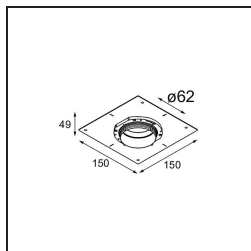

Specifications

Material	13512138
Light Source Type	LED
LED Type	BRIDGELUX V8G8
LED technology	LED COB
CRI	Min. 90
Colour Temperature	2700K
Lifetime	L90B10 @50,000 Hours
Lamp Included	Yes
Number of Light Sources	1
CIE flux code	98 99 100 100 100
Binning (SDCM)	2
Light Direction	Down
Optic	Collimator
Measured beam angle (°)	39.0
Input Voltage	Constant Current Driver Required
Electrical Class	III
IP Rating	55
Glow wire rating (°C)	850
Indoor/Outdoor	Indoor
Application	Ceiling, Wall
Mounting	Recessed
Cut-out size (mm)	ø68 for Frame Recessed; ø89 for Frame Recessed TrimLess
Mounting depth (mm)	110.0
Adjustability	Not Applicable
Distance to Lighted Object (m)	0,1
Primary Colour & Primary Finish	White, Matt
Gross weight (g)	148.0
Drive current (mA)	350 500
Min. forward voltage (Vf)	13,2 13,7
Max. forward voltage (Vf)	15,0 15,4
Connected load (W)	5,0 7,2
Delivered lumens (lm)	509 688
Efficacy (lm/W)	102 96
Glare rating	16 17
Remark	• Tetrix Recessed Ring or Tube Surface not

included

- This is not a complete product. Tetrix Recessed Ring or Tube Surface required.
 - This is not a complete product. Tetrix Recessed Ring or Tube Surface required.
-

TM30 & CRI diagram

Light distribution & beam diagram

Diagrams

Optical Accessories

13515032 Snoot 32 Black Structure
13515038 Snoot 32 White Matt

13515132 Honeycomb 33 Black Structure

13515232 Light Cone 44 Black Structure
13515238 Light Cone 44 White Matt

Installation Accessories

13510083 Ring Recessed 62 1x IP55 Black Matt
13510038 Ring Recessed 62 1x IP55 White Matt

13515430 Ring Recessed Trimless 62 1x

13515530 Concrete Kit 62 150x150 1x

13515630 Concrete Ring 62 Standard Installation Housing