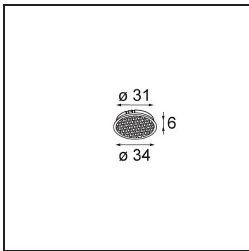

13515132 Honeycomb 33 Black Structure