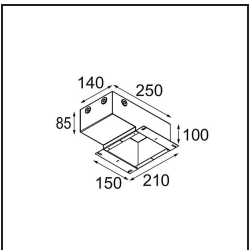

11624030 Installation Housing 140x250x100x210