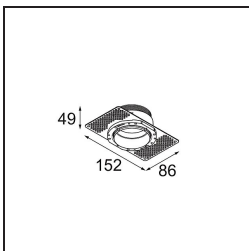

### Specifications

Material	13512138
Light Source Type	LED
LED Type	BRIDGELUX V8G8
LED technology	LED COB
CRI	Min. 90
Colour Temperature	2700K
Lifetime	L80B20 @50,000 Hours
Lamp Included	Yes
Number of Light Sources	1
CIE flux code	98 99 100 100 100
Binning (SDCM)	2
Light Direction	Down
Optic	Collimator
Measured beam angle (°)	39.0
Input Voltage	Constant Current Driver Required
Electrical Class	III
IP Rating	55
Glow wire rating (°C)	850
Indoor/Outdoor	Indoor
Application	Ceiling, Wall
Mounting	Recessed
Cut-out size (mm)	ø68 for Frame Recessed; ø89 for Frame Recessed TrimLess
Mounting depth (mm)	110.0
Adjustability	Not Applicable
Distance to Lighted Object (m)	0,1
Primary Colour & Primary Finish	White, Matt
Gross weight (g)	148.0
Drive current (mA)	350      500
Min. forward voltage (Vf)	13,2      13,7
Max. forward voltage (Vf)	15,0      15,4
Connected load (W)	5,0      7,2
Delivered lumens (lm)	509      688
Efficacy (lm/W)	102      96
Glare rating	16      17
Remark	• Tetrix Recessed Ring or Tube Surface not

included

- This is not a complete product. Tetrix Recessed Ring or Tube Surface required.
  - This is not a complete product. Tetrix Recessed Ring or Tube Surface required.
-

**TM30 & CRI diagram**

**Light distribution & beam diagram**

**Optical Accessories**

- 13515032** Snoot 32 Black Structure
- 13515038** Snoot 32 White Matt

- 13515132** Honeycomb 33 Black Structure

- 13515232** Light Cone 44 Black Structure
- 13515238** Light Cone 44 White Matt

**Installation Accessories**

- 13510083** Ring Recessed 62 1x IP55 Black Matt
- 13510038** Ring Recessed 62 1x IP55 White Matt

- 13515430** Ring Recessed Trimless 62 1x

**13515530** Concrete Kit 62 150x150 1x