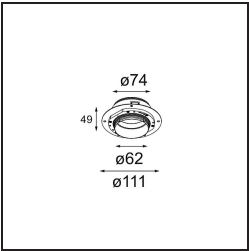

### Specifications

Material	13512138
Light Source Type	LED
LED Type	BRIDGELUX V8G8
LED technology	LED COB
CRI	Min. 90
Colour Temperature	2700K
Lifetime	L80B20 @50,000 Hours
Lamp Included	Yes
Number of Light Sources	1
CIE flux code	98 99 100 100 100
Binning (SDCM)	2
Light Direction	Down
Optic	Collimator
Measured beam angle (°)	39.0
Input Voltage	Constant Current Driver Required
Electrical Class	III
IP Rating	55
Glow wire rating (°C)	850
Indoor/Outdoor	Indoor
Application	Ceiling, Wall
Mounting	Recessed
Cut-out size (mm)	ø68 for Frame Recessed; ø89 for Frame Recessed TrimLess
Mounting depth (mm)	110.0
Adjustability	Not Applicable
Distance to Lighted Object (m)	0,1
Primary Colour & Primary Finish	White, Matt
Gross weight (g)	148.0
Drive current (mA)	350      500
Min. forward voltage (Vf)	13,2      13,7
Max. forward voltage (Vf)	15,0      15,4
Connected load (W)	5,0      7,2
Delivered lumens (lm)	509      688
Efficacy (lm/W)	102      96
Glare rating	16      17
Remark	• Tetrix Recessed Ring or Tube Surface not

included

- This is not a complete product. Tetrix Recessed Ring or Tube Surface required.
  - This is not a complete product. Tetrix Recessed Ring or Tube Surface required.
-

**TM30 & CRI diagram**

**Light distribution & beam diagram**

**Installation Accessories**

- 13510083** Ring Recessed 62 1x IP55 Black Matt
- 13510038** Ring Recessed 62 1x IP55 White Matt

- 13515430** Ring Recessed Trimless 62 1x

**13515530** Concrete Kit 62 150x150 1x