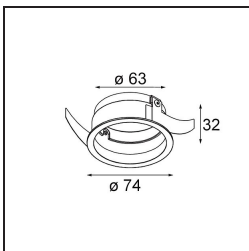

### Specifications

Material	13512138
Light Source Type	LED
LED Type	BRIDGELUX V8G8
LED technology	LED COB
CRI	Min. 90
Colour Temperature	2700K
Lifetime	L80B20 @50,000 Hours
Lamp Included	Yes
Number of Light Sources	1
CIE flux code	98 99 100 100 100
Binning (SDCM)	2
Light Direction	Down
Optic	Collimator
Measured beam angle (°)	39.0
Input Voltage	Constant Current Driver Required
Electrical Class	III
IP Rating	55
Glow wire rating (°C)	850
Indoor/Outdoor	Indoor
Application	Ceiling, Wall
Mounting	Recessed
Cut-out size (mm)	ø68 for Frame Recessed; ø89 for Frame Recessed TrimLess
Mounting depth (mm)	110.0
Adjustability	Not Applicable
Distance to Lighted Object (m)	0,1
Primary Colour & Primary Finish	White, Matt
Gross weight (g)	148.0
Drive current (mA)	350      500
Min. forward voltage (Vf)	13,2      13,7
Max. forward voltage (Vf)	15,0      15,4
Connected load (W)	5,0      7,2
Delivered lumens (lm)	509      688
Efficacy (lm/W)	102      96
Glare rating	16      17
Remark	• Tetrix Recessed Ring or Tube Surface not

included

- This is not a complete product. Tetrix Recessed Ring or Tube Surface required.
  - This is not a complete product. Tetrix Recessed Ring or Tube Surface required.
-

**TM30 & CRI diagram**

**Light distribution & beam diagram**

**Optical Accessories**

- 13515032** Snoot 32 Black Structure
- 13515038** Snoot 32 White Matt

- 13515132** Honeycomb 33 Black Structure

- 13515232** Light Cone 44 Black Structure
- 13515238** Light Cone 44 White Matt

**Installation Accessories**

- 13510083** Ring Recessed 62 1x IP55 Black Matt
- 13510038** Ring Recessed 62 1x IP55 White Matt

- 13515430** Ring Recessed Trimless 62 1x

**13515530** Concrete Kit 62 150x150 1x