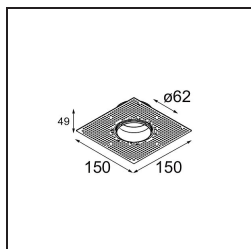

Specifications

Material	13512138
Light Source Type	LED
LED Type	BRIDGELUX V8G8
LED technology	LED COB
CRI	Min. 90
Colour Temperature	2700K
Lifetime	L90B10 @50,000 Hours
Lamp Included	Yes
Number of Light Sources	1
CIE flux code	98 99 100 100 100
Binning (SDCM)	2
Light Direction	Down
Optic	Collimator
Measured beam angle (°)	39.0
Input Voltage	Constant Current Driver Required
Electrical Class	III
IP Rating	55
Glow wire rating (°C)	850
Indoor/Outdoor	Indoor
Application	Ceiling, Wall
Mounting	Recessed
Cut-out size (mm)	ø68 for Frame Recessed; ø89 for Frame Recessed TrimLess
Mounting depth (mm)	110.0
Adjustability	Not Applicable
Distance to Lighted Object (m)	0,1
Primary Colour & Primary Finish	White, Matt
Gross weight (g)	148.0
Drive current (mA)	350 500
Min. forward voltage (Vf)	13,2 13,7
Max. forward voltage (Vf)	15,0 15,4
Connected load (W)	5,0 7,2
Delivered lumens (lm)	509 688
Efficacy (lm/W)	102 96
Glare rating	16 17
Remark	• Tetrix Recessed Ring or Tube Surface not

included

- This is not a complete product. Tetrix Recessed Ring or Tube Surface required.
 - This is not a complete product. Tetrix Recessed Ring or Tube Surface required.
-

TM30 & CRI diagram

Light distribution & beam diagram

13510083 Ring Recessed 62 1x IP55 Black Matt
13510038 Ring Recessed 62 1x IP55 White Matt

13515430 Ring Recessed Trimless 62 1x

13515530 Concrete Kit 62 150x150 1x

13515630 Concrete Ring 62 Standard Installation Housing