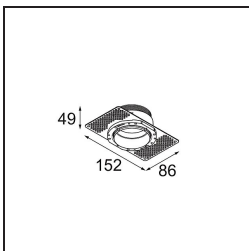

Specifications

Material	13512138
Light Source Type	LED
LED Type	BRIDGELUX V8G8
LED technology	LED COB
CRI	Min. 90
Colour Temperature	2700K
Lifetime	L90B10 @50,000 Hours
Lamp Included	Yes
Number of Light Sources	1
CIE flux code	98 99 100 100 100
Binning (SDCM)	2
Light Direction	Down
Optic	Collimator
Measured beam angle (°)	39.0
Input Voltage	Constant Current Driver Required
Electrical Class	III
IP Rating	55
Glow wire rating (°C)	850
Indoor/Outdoor	Indoor
Application	Ceiling, Wall
Mounting	Recessed
Cut-out size (mm)	ø68 for Frame Recessed; ø89 for Frame Recessed TrimLess
Mounting depth (mm)	110.0
Adjustability	Not Applicable
Distance to Lighted Object (m)	0,1
Primary Colour & Primary Finish	White, Matt
Gross weight (g)	148.0
Drive current (mA)	350 500
Min. forward voltage (Vf)	13,2 13,7
Max. forward voltage (Vf)	15,0 15,4
Connected load (W)	5,0 7,2
Delivered lumens (lm)	509 688
Efficacy (lm/W)	102 96
Glare rating	16 17
Remark	• Tetrix Recessed Ring or Tube Surface not

included

- This is not a complete product. Tetrix Recessed Ring or Tube Surface required.
 - This is not a complete product. Tetrix Recessed Ring or Tube Surface required.
-

TM30 & CRI diagram

Light distribution & beam diagram

Diagrams

Optical Accessories

13515032 Snoot 32 Black Structure
13515038 Snoot 32 White Matt

13515132 Honeycomb 33 Black Structure

13515232 Light Cone 44 Black Structure
13515238 Light Cone 44 White Matt

Installation Accessories

13510083 Ring Recessed 62 1x IP55 Black Matt
13510038 Ring Recessed 62 1x IP55 White Matt

13515430 Ring Recessed Trimless 62 1x

13515530 Concrete Kit 62 150x150 1x

13515630 Concrete Ring 62 Standard Installation Housing