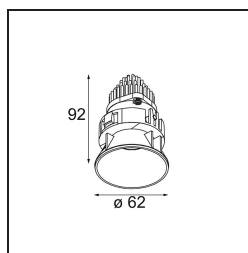

Specifications

Material	13512080
Light Source Type	LED
LED Type	BRIDGELUX V8G8
LED technology	LED COB
CRI	Min. 90
Colour Temperature	2700K
Lifetime	L90B10 @50,000 Hours
Lamp Included	Yes
Number of Light Sources	1
CIE flux code	100 100 100 100 94
Binning (SDCM)	2
Light Direction	Down
Optic	Collimator
Measured beam angle (°)	25.2
Input Voltage	Constant Current Driver Required
Electrical Class	III
IP Rating	55
Glow wire rating (°C)	850
Indoor/Outdoor	Indoor
Application	Ceiling, Wall
Mounting	Recessed
Cut-out size (mm)	ø68 for Frame Recessed; ø89 for Frame Recessed TrimLess
Mounting depth (mm)	110.0
Adjustability	Not Applicable
Distance to Lighted Object (m)	0,1
Primary Colour & Primary Finish	Black, Chrome
Gross weight (g)	148.0
Drive current (mA)	350 500
Min. forward voltage (Vf)	13,2 13,7
Max. forward voltage (Vf)	15,0 15,4
Connected load (W)	5,0 7,2
Luminous flux per lamp (lm)	462 621
Efficacy (lm/W)	92 86
Glare rating	7 8

Remark	<ul style="list-style-type: none">• Tetrix Recessed Ring or Tube Surface not included• This is not a complete product. Tetrix Recessed Ring or Tube Surface required.• This is not a complete product. Tetrix Recessed Ring or Tube Surface required.
--------	---