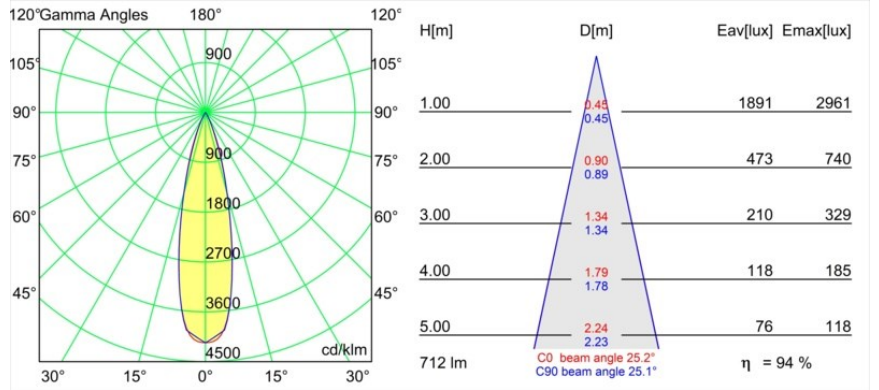

Light distribution & beam diagram