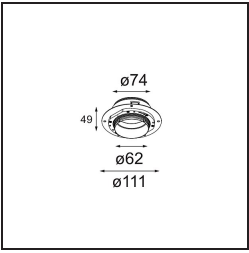

TM30 & CRI diagram

Light distribution & beam diagram

Diagrams

Accessorio Ottico

- 13515032** Snoot 32 Black Structure
- 13515038** Snoot 32 White Matt

- 13515132** Honeycomb 33 Black Structure

- 13515232** Light Cone 44 Black Structure
- 13515238** Light Cone 44 White Matt

Accessori Installazione

- 13510083** Ring Recessed 62 1x IP55 Black Matt
- 13510038** Ring Recessed 62 1x IP55 White Matt

- 13515430** Ring Recessed Trimless 62 1x

13515530 Concrete Kit 62 150x150 1x

13515630 Concrete Ring 62 Standard Installation Housing