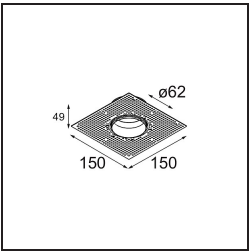

TM30 & CRI diagram

Light distribution & beam diagram

Diagrams

Accessorio Ottico

- 13515032** Snoot 32 Black Structure
- 13515038** Snoot 32 White Matt

- 13515132** Honeycomb 33 Black Structure

- 13515232** Light Cone 44 Black Structure
- 13515238** Light Cone 44 White Matt

Accessori Installazione

- 13510083** Ring Recessed 62 1x IP55 Black Matt
- 13510038** Ring Recessed 62 1x IP55 White Matt

- 13515430** Ring Recessed Trimless 62 1x

13515530 Concrete Kit 62 150x150 1x

13515630 Concrete Ring 62 Standard Installation Housing