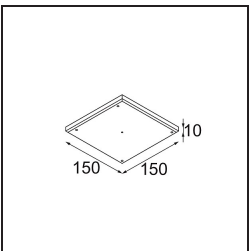

12292630 Gypsum Fibreboard 150x150

Choose a required accessory