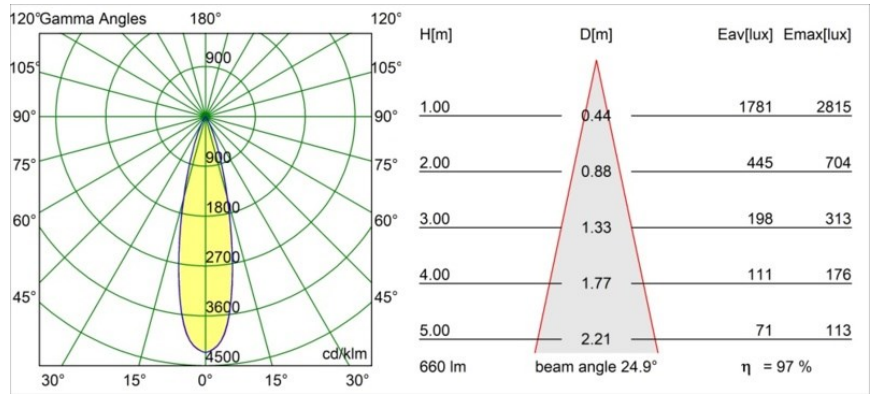

Light distribution & beam diagram