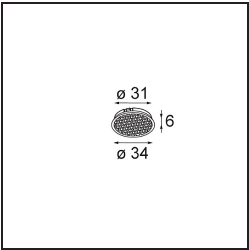

Specifications

Material	13512038
Light Source Type	LED
LED Type	BRIDGELUX V8G8
LED technology	LED COB
CRI	Min. 90
Colour Temperature	2700K
Lifetime	L90B10 @50,000 Hours
Lamp Included	Yes
Number of Light Sources	1
CIE flux code	98 99 100 100 97
Binning (SDCM)	2
Light Direction	Down
Optic	Collimator
Measured beam angle (°)	24.9
Input Voltage	Constant Current Driver Required
Electrical Class	III
IP Rating	55
Glow wire rating (°C)	850
Indoor/Outdoor	Indoor
Application	Ceiling, Wall
Mounting	Recessed
Cut-out size (mm)	ø68 for Frame Recessed; ø89 for Frame Recessed TrimLess
Mounting depth (mm)	110.0
Adjustability	Not Applicable
Distance to Lighted Object (m)	0,1
Primary Colour & Primary Finish	White, Matt
Gross weight (g)	148.0
Drive current (mA)	350 500
Min. forward voltage (Vf)	13,2 13,7
Max. forward voltage (Vf)	15,0 15,4
Connected load (W)	5,0 7,2
Luminous flux per lamp (lm)	477 642
Efficacy (lm/W)	95 89
Glare rating	16 17

Remark	<ul style="list-style-type: none">• Tetrix Recessed Ring or Tube Surface not included• This is not a complete product. Tetrix Recessed Ring or Tube Surface required.• This is not a complete product. Tetrix Recessed Ring or Tube Surface required.
--------	---

TM30 & CRI diagram

Light distribution & beam diagram

Optical Accessories

13515032 Snoot 32 Black Structure
13515038 Snoot 32 White Matt

13515132 Honeycomb 33 Black Structure

13515232 Light Cone 44 Black Structure
13515238 Light Cone 44 White Matt