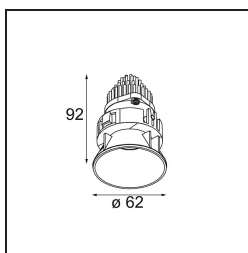

Specifications

Material	13512038
Light Source Type	LED
LED Type	BRIDGELUX V8G8
LED technology	LED COB
CRI	Min. 90
Colour Temperature	2700K
Lifetime	L90B10 @50,000 Hours
Lamp Included	Yes
Number of Light Sources	1
CIE flux code	98 99 100 100 97
Binning (SDCM)	2
Light Direction	Down
Optic	Collimator
Measured beam angle (°)	24.9
Input Voltage	Constant Current Driver Required
Electrical Class	III
IP Rating	55
Glow wire rating (°C)	850
Indoor/Outdoor	Indoor
Application	Ceiling, Wall
Mounting	Recessed
Cut-out size (mm)	ø68 for Frame Recessed; ø89 for Frame Recessed TrimLess
Mounting depth (mm)	110.0
Adjustability	Not Applicable
Distance to Lighted Object (m)	0,1
Primary Colour & Primary Finish	White, Matt
Gross weight (g)	148.0
Drive current (mA)	350 500
Min. forward voltage (Vf)	13,2 13,7
Max. forward voltage (Vf)	15,0 15,4
Connected load (W)	5,0 7,2
Luminous flux per lamp (lm)	477 642
Efficacy (lm/W)	95 89
Glare rating	16 17

Remark	<ul style="list-style-type: none">• Tetrix Recessed Ring or Tube Surface not included• This is not a complete product. Tetrix Recessed Ring or Tube Surface required.• This is not a complete product. Tetrix Recessed Ring or Tube Surface required.
--------	---