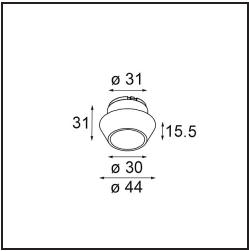

Specifications

Material	13512038
Light Source Type	LED
LED Type	BRIDGELUX V8G8
LED technology	LED COB
CRI	Min. 90
Colour Temperature	2700K
Lifetime	L90B10 @50,000 Hours
Lamp Included	Yes
Number of Light Sources	1
CIE flux code	98 99 100 100 97
Binning (SDCM)	2
Light Direction	Down
Optic	Collimator
Measured beam angle (°)	24.9
Input Voltage	Constant Current Driver Required
Electrical Class	III
IP Rating	55
Glow wire rating (°C)	850
Indoor/Outdoor	Indoor
Application	Ceiling, Wall
Mounting	Recessed
Cut-out size (mm)	ø68 for Frame Recessed; ø89 for Frame Recessed TrimLess
Mounting depth (mm)	110.0
Adjustability	Not Applicable
Distance to Lighted Object (m)	0,1
Primary Colour & Primary Finish	White, Matt
Gross weight (g)	148.0
Drive current (mA)	350 500
Min. forward voltage (Vf)	13,2 13,7
Max. forward voltage (Vf)	15,0 15,4
Connected load (W)	5,0 7,2
Luminous flux per lamp (lm)	477 642
Efficacy (lm/W)	95 89
Glare rating	16 17

Remark	<ul style="list-style-type: none">• Tetrix Recessed Ring or Tube Surface not included• This is not a complete product. Tetrix Recessed Ring or Tube Surface required.• This is not a complete product. Tetrix Recessed Ring or Tube Surface required.
--------	---

TM30 & CRI diagram

Light distribution & beam diagram

Optical Accessories

13515032 Snoot 32 Black Structure
13515038 Snoot 32 White Matt

13515132 Honeycomb 33 Black Structure

13515232 Light Cone 44 Black Structure
13515238 Light Cone 44 White Matt