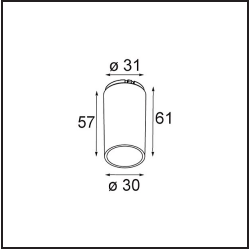

Specifications

Material	13512038
Light Source Type	LED
LED Type	BRIDGELUX V8G8
LED technology	LED COB
CRI	Min. 90
Colour Temperature	2700K
Lifetime	L90B10 @50,000 Hours
Lamp Included	Yes
Number of Light Sources	1
CIE flux code	98 99 100 100 97
Binning (SDCM)	2
Light Direction	Down
Optic	Collimator
Measured beam angle (°)	24.9
Input Voltage	Constant Current Driver Required
Electrical Class	III
IP Rating	55
Glow wire rating (°C)	850
Indoor/Outdoor	Indoor
Application	Ceiling, Wall
Mounting	Recessed
Cut-out size (mm)	ø68 for Frame Recessed; ø89 for Frame Recessed TrimLess
Mounting depth (mm)	110.0
Adjustability	Not Applicable
Distance to Lighted Object (m)	0,1
Primary Colour & Primary Finish	White, Matt
Gross weight (g)	148.0
Drive current (mA)	350 500
Min. forward voltage (Vf)	13,2 13,7
Max. forward voltage (Vf)	15,0 15,4
Connected load (W)	5,0 7,2
Luminous flux per lamp (lm)	477 642
Efficacy (lm/W)	95 89
Glare rating	16 17

Remark	<ul style="list-style-type: none">• Tetrix Recessed Ring or Tube Surface not included• This is not a complete product. Tetrix Recessed Ring or Tube Surface required.• This is not a complete product. Tetrix Recessed Ring or Tube Surface required.
--------	---

TM30 & CRI diagram

Light distribution & beam diagram

Optical Accessories

13515032 Snoot 32 Black Structure
13515038 Snoot 32 White Matt

13515132 Honeycomb 33 Black Structure

13515232 Light Cone 44 Black Structure
13515238 Light Cone 44 White Matt