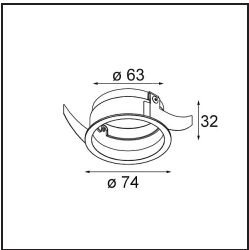

Specifications

Material	13512038
Light Source Type	LED
LED Type	BRIDGELUX V8G8
LED technology	LED COB
CRI	Min. 90
Colour Temperature	2700K
Lifetime	L90B10 @50,000 Hours
Lamp Included	Yes
Number of Light Sources	1
CIE flux code	98 99 100 100 97
Binning (SDCM)	2
Light Direction	Down
Optic	Collimator
Measured beam angle (°)	24.9
Input Voltage	Constant Current Driver Required
Electrical Class	III
IP Rating	55
Glow wire rating (°C)	850
Indoor/Outdoor	Indoor
Application	Ceiling, Wall
Mounting	Recessed
Cut-out size (mm)	ø68 for Frame Recessed; ø89 for Frame Recessed TrimLess
Mounting depth (mm)	110.0
Adjustability	Not Applicable
Distance to Lighted Object (m)	0,1
Primary Colour & Primary Finish	White, Matt
Gross weight (g)	148.0
Drive current (mA)	350 500
Min. forward voltage (Vf)	13,2 13,7
Max. forward voltage (Vf)	15,0 15,4
Connected load (W)	5,0 7,2
Luminous flux per lamp (lm)	477 642
Efficacy (lm/W)	95 89
Glare rating	16 17

Remark	<ul style="list-style-type: none">• Tetrix Recessed Ring or Tube Surface not included• This is not a complete product. Tetrix Recessed Ring or Tube Surface required.• This is not a complete product. Tetrix Recessed Ring or Tube Surface required.
--------	---

TM30 & CRI diagram

Light distribution & beam diagram

Optical Accessories

13515032 Snoot 32 Black Structure
13515038 Snoot 32 White Matt

13515132 Honeycomb 33 Black Structure

13515232 Light Cone 44 Black Structure
13515238 Light Cone 44 White Matt

Installation Accessories

13510083 Ring Recessed 62 1x IP55 Black Matt
13510038 Ring Recessed 62 1x IP55 White Matt

13515430 Ring Recessed Trimless 62 1x

13515530 Concrete Kit 62 150x150 1x

13515630 Concrete Ring 62 Standard Installation Housing