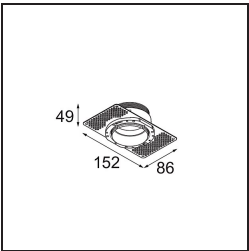

Specifications

Material	13512038
Light Source Type	LED
LED Type	BRIDGELUX V8G8
LED technology	LED COB
CRI	Min. 90
Colour Temperature	2700K
Lifetime	L90B10 @50,000 Hours
Lamp Included	Yes
Number of Light Sources	1
CIE flux code	98 99 100 100 97
Binning (SDCM)	2
Light Direction	Down
Optic	Collimator
Measured beam angle (°)	24.9
Input Voltage	Constant Current Driver Required
Electrical Class	III
IP Rating	55
Glow wire rating (°C)	850
Indoor/Outdoor	Indoor
Application	Ceiling, Wall
Mounting	Recessed
Cut-out size (mm)	ø68 for Frame Recessed; ø89 for Frame Recessed TrimLess
Mounting depth (mm)	110.0
Adjustability	Not Applicable
Distance to Lighted Object (m)	0,1
Primary Colour & Primary Finish	White, Matt
Gross weight (g)	148.0
Drive current (mA)	350 500
Min. forward voltage (Vf)	13,2 13,7
Max. forward voltage (Vf)	15,0 15,4
Connected load (W)	5,0 7,2
Luminous flux per lamp (lm)	477 642
Efficacy (lm/W)	95 89
Glare rating	16 17

Remark	<ul style="list-style-type: none">• Tetrix Recessed Ring or Tube Surface not included• This is not a complete product. Tetrix Recessed Ring or Tube Surface required.• This is not a complete product. Tetrix Recessed Ring or Tube Surface required.
--------	---

TM30 & CRI diagram

Light distribution & beam diagram

Optical Accessories

13515032 Snoot 32 Black Structure
13515038 Snoot 32 White Matt

13515132 Honeycomb 33 Black Structure

13515232 Light Cone 44 Black Structure
13515238 Light Cone 44 White Matt

Installation Accessories

13510083 Ring Recessed 62 1x IP55 Black Matt
13510038 Ring Recessed 62 1x IP55 White Matt

13515430 Ring Recessed Trimless 62 1x

13515530 Concrete Kit 62 150x150 1x

13515630 Concrete Ring 62 Standard Installation Housing