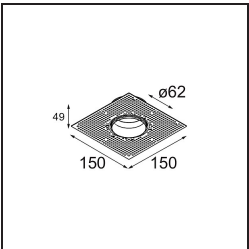

Specifications

Material	13511683
Light Source Type	LED GU10
Lamp Included	No
Number of Light Sources	1
Light Direction	Down
Input Voltage	230V
Electrical Class	II
IP Rating	20
Glow wire rating (°C)	850
Indoor/Outdoor	Indoor
Application	Ceiling, Wall
Mounting	Recessed
Cut-out size (mm)	ø68 for Frame Recessed; ø89 for Frame Recessed TrimLess
Mounting depth (mm)	110.0
Adjustability	Not Applicable
Distance to Lighted Object (m)	0,1
Primary Colour & Primary Finish	Black, Matt
Gross weight (g)	128.0
Remark	<ul style="list-style-type: none"> • Tetrix Recessed Ring or Tube Surface not included • This is not a complete product. Tetrix Recessed Ring or Tube Surface required. • This is not a complete product. Tetrix Recessed Ring or Tube Surface required.

13510083 Ring Recessed 62 1x IP55 Black Matt
13510038 Ring Recessed 62 1x IP55 White Matt

13515430 Ring Recessed Trimless 62 1x

13515530 Concrete Kit 62 150x150 1x

13515630 Concrete Ring 62 Standard Installation Housing