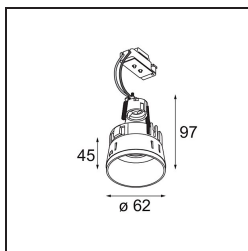

Specifications

Material	13511683
Light Source Type	LED GU10
Lamp Included	No
Number of Light Sources	1
Light Direction	Down
Input Voltage	230V
Electrical Class	II
IP Rating	20
Glow wire rating (°C)	850
Indoor/Outdoor	Indoor
Application	Ceiling, Wall
Mounting	Recessed
Cut-out size (mm)	ø68 for Frame Recessed; ø89 for Frame Recessed TrimLess
Mounting depth (mm)	110.0
Adjustability	Not Applicable
Distance to Lighted Object (m)	0,1
Primary Colour & Primary Finish	Black, Matt
Gross weight (g)	128.0
Remark	<ul style="list-style-type: none"> • Tetrix Recessed Ring or Tube Surface not included • This is not a complete product. Tetrix Recessed Ring or Tube Surface required. • This is not a complete product. Tetrix Recessed Ring or Tube Surface required.