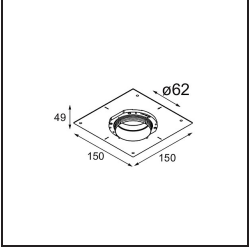

Specifications

Material	13511683
Light Source Type	LED GU10
Lamp Included	No
Number of Light Sources	1
Light Direction	Down
Input Voltage	230V
Electrical Class	II
IP Rating	20
Glow wire rating (°C)	850
Indoor/Outdoor	Indoor
Application	Ceiling, Wall
Mounting	Recessed
Cut-out size (mm)	ø68 for Frame Recessed; ø89 for Frame Recessed TrimLess
Mounting depth (mm)	110.0
Adjustability	Not Applicable
Distance to Lighted Object (m)	0,1
Primary Colour & Primary Finish	Black, Matt
Gross weight (g)	128.0
Remark	<ul style="list-style-type: none"> • Tetrix Recessed Ring or Tube Surface not included • This is not a complete product. Tetrix Recessed Ring or Tube Surface required. • This is not a complete product. Tetrix Recessed Ring or Tube Surface required.

Optical Accessories

13515132 Honeycomb 33 Black Structure

13515038 Snoot 32 White Matt
13515032 Snoot 32 Black Structure

13515232 Light Cone 44 Black Structure
13515238 Light Cone 44 White Matt

Installation Accessories

13510083 Ring Recessed 62 1x IP55 Black Matt
13510038 Ring Recessed 62 1x IP55 White Matt

13515430 Ring Recessed Trimless 62 1x

13515530 Concrete Kit 62 150x150 1x

13515630 Concrete Ring 62 Standard Installation Housing