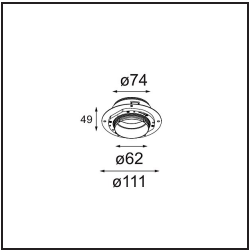

Specifications

Material	13511683
Light Source Type	LED GU10
Lamp Included	No
Number of Light Sources	1
Light Direction	Down
Input Voltage	230V
Electrical Class	II
IP Rating	20
Glow wire rating (°C)	850
Indoor/Outdoor	Indoor
Application	Ceiling, Wall
Mounting	Recessed
Cut-out size (mm)	ø68 for Frame Recessed; ø89 for Frame Recessed TrimLess
Mounting depth (mm)	110.0
Adjustability	Not Applicable
Distance to Lighted Object (m)	0,1
Primary Colour & Primary Finish	Black, Matt
Gross weight (g)	128.0
Remark	<ul style="list-style-type: none"> • Tetrix Recessed Ring or Tube Surface not included • This is not a complete product. Tetrix Recessed Ring or Tube Surface required. • This is not a complete product. Tetrix Recessed Ring or Tube Surface required.

Optical Accessories

13515132 Honeycomb 33 Black Structure

13515038 Snoot 32 White Matt
13515032 Snoot 32 Black Structure

13515232 Light Cone 44 Black Structure
13515238 Light Cone 44 White Matt

Installation Accessories

13510083 Ring Recessed 62 1x IP55 Black Matt
13510038 Ring Recessed 62 1x IP55 White Matt

13515430 Ring Recessed Trimless 62 1x

13515530 Concrete Kit 62 150x150 1x

13515630 Concrete Ring 62 Standard Installation Housing