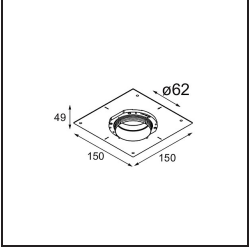

Date
Customer
Project
Type

Tetrix Straight Recessed 62 1x LED GU10 Black Chrome

Specifications

Material	13511680
Light Source Type	LED GU10
Lamp Included	No
Number of Light Sources	1
Light Direction	Down
Input Voltage	230V
Electrical Class	II
IP Rating	20
Glow wire rating (°C)	850
Indoor/Outdoor	Indoor
Application	Ceiling, Wall
Mounting	Recessed
Cut-out size (mm)	ø68 for Frame Recessed; ø89 for Frame Recessed TrimLess
Mounting depth (mm)	110.0
Adjustability	Not Applicable
Distance to Lighted Object (m)	0,1
Primary Colour & Primary Finish	Black, Chrome
Gross weight (g)	128.0
Remark	<ul style="list-style-type: none"> • Not suitable for installation ≤5km from the coast • Tetrix Recessed Ring or Tube Surface not included • This is not a complete product. Tetrix Recessed Ring or Tube Surface required. • This is not a complete product. Tetrix Recessed Ring or Tube Surface required.

Optical Accessories

13515132 Honeycomb 33 Black Structure

13515038 Snoot 32 White Matt
13515032 Snoot 32 Black Structure

13515232 Light Cone 44 Black Structure
13515238 Light Cone 44 White Matt

Installation Accessories

13510083 Ring Recessed 62 1x IP55 Black Matt
13510038 Ring Recessed 62 1x IP55 White Matt

13515430 Ring Recessed Trimless 62 1x

13515530 Concrete Kit 62 150x150 1x

13515630 Concrete Ring 62 Standard Installation Housing