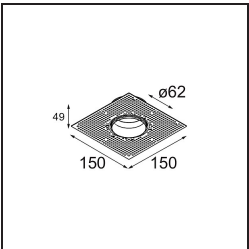

Date
Customer
Project
Type

Tetrix Straight Recessed 62 1x LED GU10 Black Chrome

Specifications

Material	13511680
Light Source Type	LED GU10
Lamp Included	No
Number of Light Sources	1
Light Direction	Down
Input Voltage	230V
Electrical Class	II
IP Rating	20
Glow wire rating (°C)	850
Indoor/Outdoor	Indoor
Application	Ceiling, Wall
Mounting	Recessed
Cut-out size (mm)	ø68 for Frame Recessed; ø89 for Frame Recessed TrimLess
Mounting depth (mm)	110.0
Adjustability	Not Applicable
Distance to Lighted Object (m)	0,1
Primary Colour & Primary Finish	Black, Chrome
Gross weight (g)	128.0
Remark	<ul style="list-style-type: none"> • Not suitable for installation ≤5km from the coast • Tetrix Recessed Ring or Tube Surface not included • This is not a complete product. Tetrix Recessed Ring or Tube Surface required. • This is not a complete product. Tetrix Recessed Ring or Tube Surface required.

13510083 Ring Recessed 62 1x IP55 Black Matt
13510038 Ring Recessed 62 1x IP55 White Matt

13515430 Ring Recessed Trimless 62 1x

13515530 Concrete Kit 62 150x150 1x

13515630 Concrete Ring 62 Standard Installation Housing