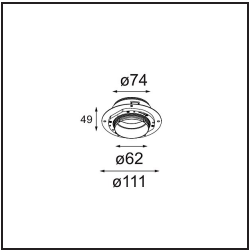

Date
Customer
Project
Type

Tetrix Straight Recessed 62 1x LED GU10 Black Chrome

Specifications

Material	13511680
Light Source Type	LED GU10
Lamp Included	No
Number of Light Sources	1
Light Direction	Down
Input Voltage	230V
Electrical Class	II
IP Rating	20
Glow wire rating (°C)	850
Indoor/Outdoor	Indoor
Application	Ceiling, Wall
Mounting	Recessed
Cut-out size (mm)	ø68 for Frame Recessed; ø89 for Frame Recessed TrimLess
Mounting depth (mm)	110.0
Adjustability	Not Applicable
Distance to Lighted Object (m)	0,1
Primary Colour & Primary Finish	Black, Chrome
Gross weight (g)	128.0
Remark	<ul style="list-style-type: none"> • Not suitable for installation ≤5km from the coast • Tetrix Recessed Ring or Tube Surface not included • This is not a complete product. Tetrix Recessed Ring or Tube Surface required. • This is not a complete product. Tetrix Recessed Ring or Tube Surface required.

Optical Accessories

13515132 Honeycomb 33 Black Structure

13515038 Snoot 32 White Matt
13515032 Snoot 32 Black Structure

13515232 Light Cone 44 Black Structure
13515238 Light Cone 44 White Matt

Installation Accessories

13510083 Ring Recessed 62 1x IP55 Black Matt
13510038 Ring Recessed 62 1x IP55 White Matt

13515430 Ring Recessed Trimless 62 1x

13515530 Concrete Kit 62 150x150 1x

13515630 Concrete Ring 62 Standard Installation Housing