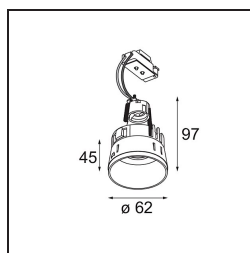

Date
Customer
Project
Type

Tetrix Straight Recessed 62 1x LED GU10 Black Chrome

Specifications

Material	13511680
Light Source Type	LED GU10
Lamp Included	No
Number of Light Sources	1
Light Direction	Down
Input Voltage	230V
Electrical Class	II
IP Rating	20
Glow wire rating (°C)	850
Indoor/Outdoor	Indoor
Application	Ceiling, Wall
Mounting	Recessed
Cut-out size (mm)	ø68 for Frame Recessed; ø89 for Frame Recessed TrimLess
Mounting depth (mm)	110.0
Adjustability	Not Applicable
Distance to Lighted Object (m)	0,1
Primary Colour & Primary Finish	Black, Chrome
Gross weight (g)	128.0
Remark	<ul style="list-style-type: none"> • Not suitable for installation ≤5km from the coast • Tetrix Recessed Ring or Tube Surface not included • This is not a complete product. Tetrix Recessed Ring or Tube Surface required. • This is not a complete product. Tetrix Recessed Ring or Tube Surface required.