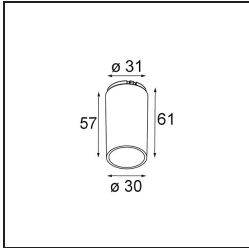

13515038 Snoot 32 White Matt
13515032 Snoot 32 Black Structure