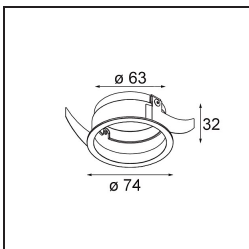

Date
Customer
Project
Type

Tetrix Straight Recessed 62 1x LED GU10 Black Chrome

Specifications

Material	13511680
Light Source Type	LED GU10
Lamp Included	No
Number of Light Sources	1
Light Direction	Down
Input Voltage	230V
Electrical Class	II
IP Rating	20
Glow wire rating (°C)	850
Indoor/Outdoor	Indoor
Application	Ceiling, Wall
Mounting	Recessed
Cut-out size (mm)	ø68 for Frame Recessed; ø89 for Frame Recessed TrimLess
Mounting depth (mm)	110.0
Adjustability	Not Applicable
Distance to Lighted Object (m)	0,1
Primary Colour & Primary Finish	Black, Chrome
Gross weight (g)	128.0
Remark	<ul style="list-style-type: none"> • Not suitable for installation ≤5km from the coast • Tetrix Recessed Ring or Tube Surface not included • This is not a complete product. Tetrix Recessed Ring or Tube Surface required. • This is not a complete product. Tetrix Recessed Ring or Tube Surface required.

Optical Accessories

13515132 Honeycomb 33 Black Structure

13515038 Snoot 32 White Matt
13515032 Snoot 32 Black Structure

13515232 Light Cone 44 Black Structure
13515238 Light Cone 44 White Matt

Installation Accessories

13510083 Ring Recessed 62 1x IP55 Black Matt
13510038 Ring Recessed 62 1x IP55 White Matt

13515430 Ring Recessed Trimless 62 1x

13515530 Concrete Kit 62 150x150 1x

13515630 Concrete Ring 62 Standard Installation Housing