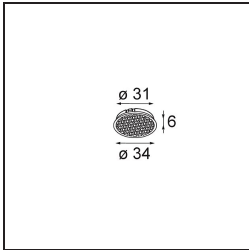

Optical Accessories

13515132 Honeycomb 33 Black Structure