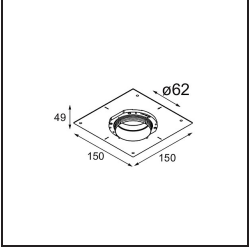

**Specifications**

Material	13511638
Light Source Type	LED GU10
Lamp Included	No
Number of Light Sources	1
Light Direction	Down
Input Voltage	230V
Electrical Class	II
IP Rating	20
Glow wire rating (°C)	850
Indoor/Outdoor	Indoor
Application	Ceiling, Wall
Mounting	Recessed
Cut-out size (mm)	ø68 for Frame Recessed; ø89 for Frame Recessed TrimLess
Mounting depth (mm)	110.0
Adjustability	Not Applicable
Distance to Lighted Object (m)	0,1
Primary Colour & Primary Finish	White, Matt
Gross weight (g)	128.0
Remark	<ul style="list-style-type: none"> <li>• Tetrix Recessed Ring or Tube Surface not included</li> <li>• This is not a complete product. Tetrix Recessed Ring or Tube Surface required.</li> <li>• This is not a complete product. Tetrix Recessed Ring or Tube Surface required.</li> </ul>

**Optical Accessories**

**13515132** Honeycomb 33 Black Structure

**13515038** Snoot 32 White Matt  
**13515032** Snoot 32 Black Structure

**13515232** Light Cone 44 Black Structure  
**13515238** Light Cone 44 White Matt

**Installation Accessories**

**13510083** Ring Recessed 62 1x IP55 Black Matt  
**13510038** Ring Recessed 62 1x IP55 White Matt

**13515430** Ring Recessed Trimless 62 1x

**13515530** Concrete Kit 62 150x150 1x