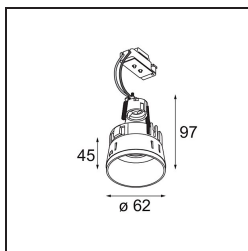

**Specifications**

Material	13511638
Light Source Type	LED GU10
Lamp Included	No
Number of Light Sources	1
Light Direction	Down
Input Voltage	230V
Electrical Class	II
IP Rating	20
Glow wire rating (°C)	850
Indoor/Outdoor	Indoor
Application	Ceiling, Wall
Mounting	Recessed
Cut-out size (mm)	ø68 for Frame Recessed; ø89 for Frame Recessed TrimLess
Mounting depth (mm)	110.0
Adjustability	Not Applicable
Distance to Lighted Object (m)	0,1
Primary Colour & Primary Finish	White, Matt
Gross weight (g)	128.0
Remark	<ul style="list-style-type: none"> <li>• Tetrix Recessed Ring or Tube Surface not included</li> <li>• This is not a complete product. Tetrix Recessed Ring or Tube Surface required.</li> <li>• This is not a complete product. Tetrix Recessed Ring or Tube Surface required.</li> </ul>