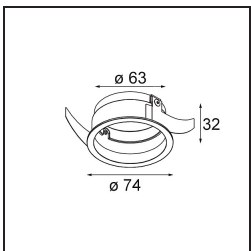

**Specifications**

Material	13511638
Light Source Type	LED GU10
Lamp Included	No
Number of Light Sources	1
Light Direction	Down
Input Voltage	230V
Electrical Class	II
IP Rating	20
Glow wire rating (°C)	850
Indoor/Outdoor	Indoor
Application	Ceiling, Wall
Mounting	Recessed
Cut-out size (mm)	ø68 for Frame Recessed; ø89 for Frame Recessed TrimLess
Mounting depth (mm)	110.0
Adjustability	Not Applicable
Distance to Lighted Object (m)	0,1
Primary Colour & Primary Finish	White, Matt
Gross weight (g)	128.0
Remark	<ul style="list-style-type: none"> <li>• Tetrix Recessed Ring or Tube Surface not included</li> <li>• This is not a complete product. Tetrix Recessed Ring or Tube Surface required.</li> <li>• This is not a complete product. Tetrix Recessed Ring or Tube Surface required.</li> </ul>

**Optical Accessories**

**13515132** Honeycomb 33 Black Structure

**13515038** Snoot 32 White Matt  
**13515032** Snoot 32 Black Structure

**13515232** Light Cone 44 Black Structure  
**13515238** Light Cone 44 White Matt

**Installation Accessories**

**13510083** Ring Recessed 62 1x IP55 Black Matt  
**13510038** Ring Recessed 62 1x IP55 White Matt

**13515430** Ring Recessed Trimless 62 1x

**13515530** Concrete Kit 62 150x150 1x