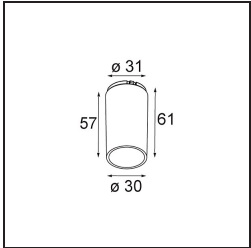

13515038 Snoot 32 White Matt
13515032 Snoot 32 Black Structure