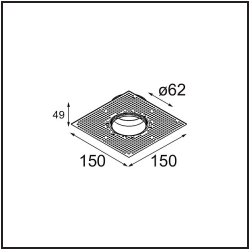

12293230 Plaster Kit Trimless 150x150 - 62 1x