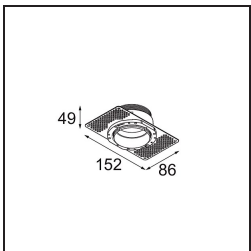

**Specifications**

Material	13511638
Light Source Type	LED GU10
Lamp Included	No
Number of Light Sources	1
Light Direction	Down
Input Voltage	230V
Electrical Class	II
IP Rating	20
Glow wire rating (°C)	850
Indoor/Outdoor	Indoor
Application	Ceiling, Wall
Mounting	Recessed
Cut-out size (mm)	ø68 for Frame Recessed; ø89 for Frame Recessed TrimLess
Mounting depth (mm)	110.0
Adjustability	Not Applicable
Distance to Lighted Object (m)	0,1
Primary Colour & Primary Finish	White, Matt
Gross weight (g)	128.0
Remark	<ul style="list-style-type: none"> <li>• Tetrix Recessed Ring or Tube Surface not included</li> <li>• This is not a complete product. Tetrix Recessed Ring or Tube Surface required.</li> <li>• This is not a complete product. Tetrix Recessed Ring or Tube Surface required.</li> </ul>

**Optical Accessories**

**13515132** Honeycomb 33 Black Structure

**13515038** Snoot 32 White Matt  
**13515032** Snoot 32 Black Structure

**13515232** Light Cone 44 Black Structure  
**13515238** Light Cone 44 White Matt

**Installation Accessories**

**13510083** Ring Recessed 62 1x IP55 Black Matt  
**13510038** Ring Recessed 62 1x IP55 White Matt

**13515430** Ring Recessed Trimless 62 1x

**13515530** Concrete Kit 62 150x150 1x