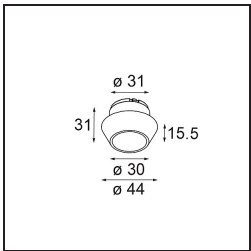

13515232 Light Cone 44 Black Structure
13515238 Light Cone 44 White Matt