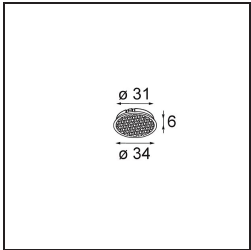

Optical Accessories

13515132 Honeycomb 33 Black Structure