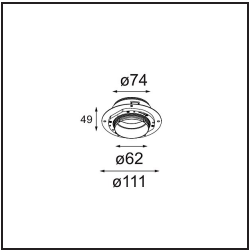

**Specifications**

Material	13511638
Light Source Type	LED GU10
Lamp Included	No
Number of Light Sources	1
Light Direction	Down
Input Voltage	230V
Electrical Class	II
IP Rating	20
Glow wire rating (°C)	850
Indoor/Outdoor	Indoor
Application	Ceiling, Wall
Mounting	Recessed
Cut-out size (mm)	ø68 for Frame Recessed; ø89 for Frame Recessed TrimLess
Mounting depth (mm)	110.0
Adjustability	Not Applicable
Distance to Lighted Object (m)	0,1
Primary Colour & Primary Finish	White, Matt
Gross weight (g)	128.0
Remark	<ul style="list-style-type: none"> <li>• Tetrix Recessed Ring or Tube Surface not included</li> <li>• This is not a complete product. Tetrix Recessed Ring or Tube Surface required.</li> <li>• This is not a complete product. Tetrix Recessed Ring or Tube Surface required.</li> </ul>

**Installation Accessories**

**13510083** Ring Recessed 62 1x IP55 Black Matt  
**13510038** Ring Recessed 62 1x IP55 White Matt

**13515430** Ring Recessed Trimless 62 1x

**13515530** Concrete Kit 62 150x150 1x