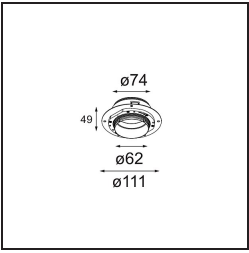

TM30 & CRI diagram

Accesorios Opticos

13515132 Honeycomb 33 Black Structure

13515038 Snoot 32 White Matt

13515032 Snoot 32 Black Structure

13515232 Light Cone 44 Black Structure

13515238 Light Cone 44 White Matt

Accesorios Instalación

13510083 Ring Recessed 62 1x IP55 Black Matt

13510038 Ring Recessed 62 1x IP55 White Matt

13515430 Ring Recessed Trimless 62 1x

13515530 Concrete Kit 62 150x150 1x

13515630 Concrete Ring 62 Standard Installation Housing