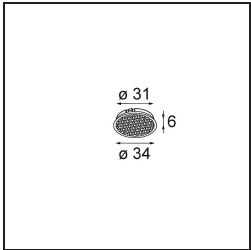

---

**TM30 & CRI diagram**

**Light distribution & beam diagram**

**Accessorio Ottico**

**13515132** Honeycomb 33 Black Structure

**13515038** Snoot 32 White Matt  
**13515032** Snoot 32 Black Structure

**13515232** Light Cone 44 Black Structure  
**13515238** Light Cone 44 White Matt