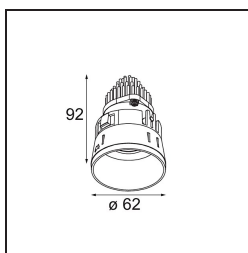

**Specifications**

Material	13511580
Light Source Type	LED
LED Type	BRIDGELUX V8G8
LED technology	LED COB
CRI	Min. 90
Colour Temperature	4000K
Lifetime	L90B10 @50,000 Hours
Lamp Included	Yes
Number of Light Sources	1
CIE flux code	99 100 100 100 96
Binning (SDCM)	2
Light Direction	Down
Optic	Collimator
Measured beam angle (°)	39.0
Input Voltage	Constant Current Driver Required
Electrical Class	III
IP Rating	55
Glow wire rating (°C)	850
Indoor/Outdoor	Indoor
Application	Ceiling, Wall
Mounting	Recessed
Cut-out size (mm)	ø68 for Frame Recessed; ø89 for Frame Recessed TrimLess
Mounting depth (mm)	110.0
Adjustability	Not Applicable
Distance to Lighted Object (m)	0,1
Primary Colour & Primary Finish	Black, Chrome
Gross weight (g)	146.0
Drive current (mA)	350      500
Min. forward voltage (Vf)	13,2      13,7
Max. forward voltage (Vf)	15,0      15,4
Connected load (W)	5,0      7,2
Luminous flux per lamp (lm)	565      759
Efficacy (lm/W)	113      105
Glare rating	12      13

---

Remark	<ul style="list-style-type: none"><li>• Tetrix Recessed Ring or Tube Surface not included</li><li>• This is not a complete product. Tetrix Recessed Ring or Tube Surface required.</li><li>• This is not a complete product. Tetrix Recessed Ring or Tube Surface required.</li></ul>
--------	---