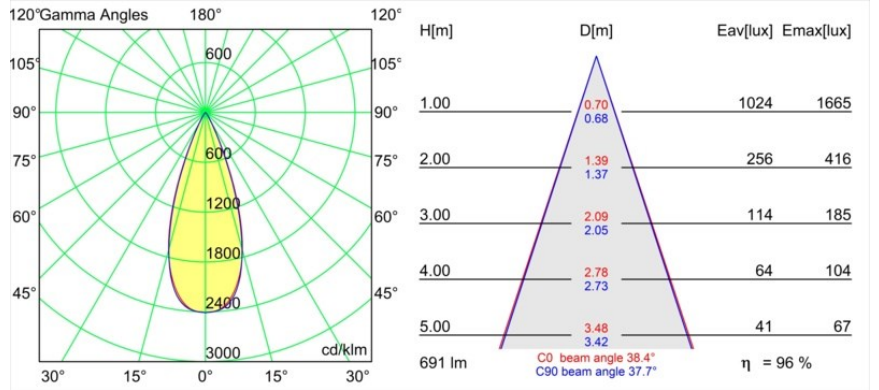

Light distribution & beam diagram