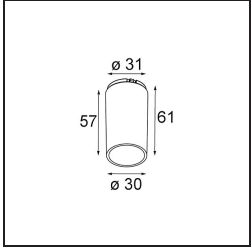

TM30 & CRI diagram

Light distribution & beam diagram

Diagrams

Accesorios Opticos

13515132 Honeycomb 33 Black Structure

13515038 Snoot 32 White Matt
13515032 Snoot 32 Black Structure

13515232 Light Cone 44 Black Structure
13515238 Light Cone 44 White Matt

Accesorios Instalación

13510083 Ring Recessed 62 1x IP55 Black Matt
13510038 Ring Recessed 62 1x IP55 White Matt

13515430 Ring Recessed Trimless 62 1x

13515530 Concrete Kit 62 150x150 1x

13515630 Concrete Ring 62 Standard Installation Housing