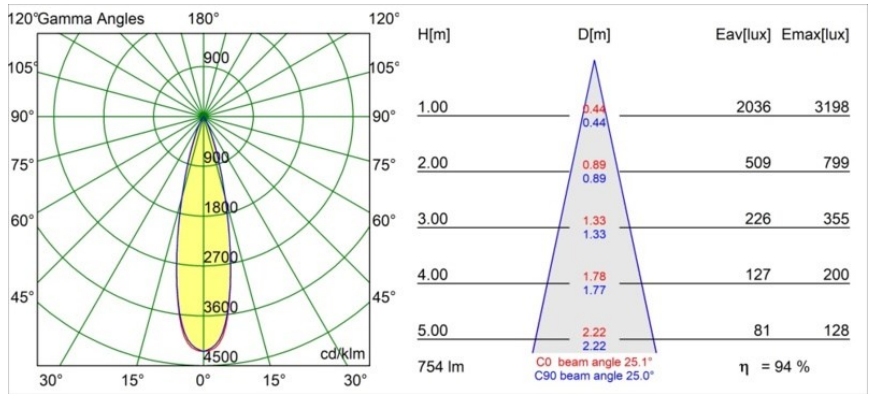

Light distribution & beam diagram