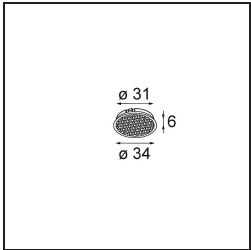

Specifications

Material	13511483
Light Source Type	LED
LED Type	BRIDGELUX V8G8
LED technology	LED COB
CRI	Min. 90
Colour Temperature	4000K
Lifetime	L90B10 @50,000 Hours
Lamp Included	Yes
Number of Light Sources	1
CIE flux code	100 100 100 100 94
Binning (SDCM)	2
Light Direction	Down
Optic	Collimator
Measured beam angle (°)	25.1
Input Voltage	Constant Current Driver Required
Electrical Class	III
IP Rating	55
Glow wire rating (°C)	850
Indoor/Outdoor	Indoor
Application	Ceiling, Wall
Mounting	Recessed
Cut-out size (mm)	ø68 for Frame Recessed; ø89 for Frame Recessed TrimLess
Mounting depth (mm)	110.0
Adjustability	Not Applicable
Distance to Lighted Object (m)	0,1
Primary Colour & Primary Finish	Black, Matt
Gross weight (g)	146.0
Drive current (mA)	350 500
Min. forward voltage (Vf)	13,2 13,7
Max. forward voltage (Vf)	15,0 15,4
Connected load (W)	5,0 7,2
Luminous flux per lamp (lm)	529 709
Efficacy (lm/W)	106 98
Glare rating	6 7

Remark	<ul style="list-style-type: none">• Tetrix Recessed Ring or Tube Surface not included• This is not a complete product. Tetrix Recessed Ring or Tube Surface required.• This is not a complete product. Tetrix Recessed Ring or Tube Surface required.
--------	---

TM30 & CRI diagram

Light distribution & beam diagram

Optical Accessories

13515132 Honeycomb 33 Black Structure

13515038 Snoot 32 White Matt
13515032 Snoot 32 Black Structure

13515232 Light Cone 44 Black Structure
13515238 Light Cone 44 White Matt