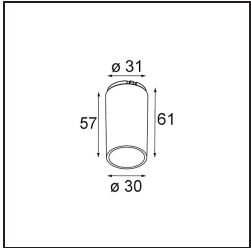

Specifications

Material	13511483
Light Source Type	LED
LED Type	BRIDGELUX V8G8
LED technology	LED COB
CRI	Min. 90
Colour Temperature	4000K
Lifetime	L90B10 @50,000 Hours
Lamp Included	Yes
Number of Light Sources	1
CIE flux code	100 100 100 100 94
Binning (SDCM)	2
Light Direction	Down
Optic	Collimator
Measured beam angle (°)	25.1
Input Voltage	Constant Current Driver Required
Electrical Class	III
IP Rating	55
Glow wire rating (°C)	850
Indoor/Outdoor	Indoor
Application	Ceiling, Wall
Mounting	Recessed
Cut-out size (mm)	ø68 for Frame Recessed; ø89 for Frame Recessed TrimLess
Mounting depth (mm)	110.0
Adjustability	Not Applicable
Distance to Lighted Object (m)	0,1
Primary Colour & Primary Finish	Black, Matt
Gross weight (g)	146.0
Drive current (mA)	350 500
Min. forward voltage (Vf)	13,2 13,7
Max. forward voltage (Vf)	15,0 15,4
Connected load (W)	5,0 7,2
Luminous flux per lamp (lm)	529 709
Efficacy (lm/W)	106 98
Glare rating	6 7

Remark	<ul style="list-style-type: none">• Tetrix Recessed Ring or Tube Surface not included• This is not a complete product. Tetrix Recessed Ring or Tube Surface required.• This is not a complete product. Tetrix Recessed Ring or Tube Surface required.
--------	---

TM30 & CRI diagram

Light distribution & beam diagram

Optical Accessories

13515132 Honeycomb 33 Black Structure

13515038 Snoot 32 White Matt
13515032 Snoot 32 Black Structure

13515232 Light Cone 44 Black Structure
13515238 Light Cone 44 White Matt

Installation Accessories

13510083 Ring Recessed 62 1x IP55 Black Matt
13510038 Ring Recessed 62 1x IP55 White Matt

13515430 Ring Recessed Trimless 62 1x

13515530 Concrete Kit 62 150x150 1x

13515630 Concrete Ring 62 Standard Installation Housing